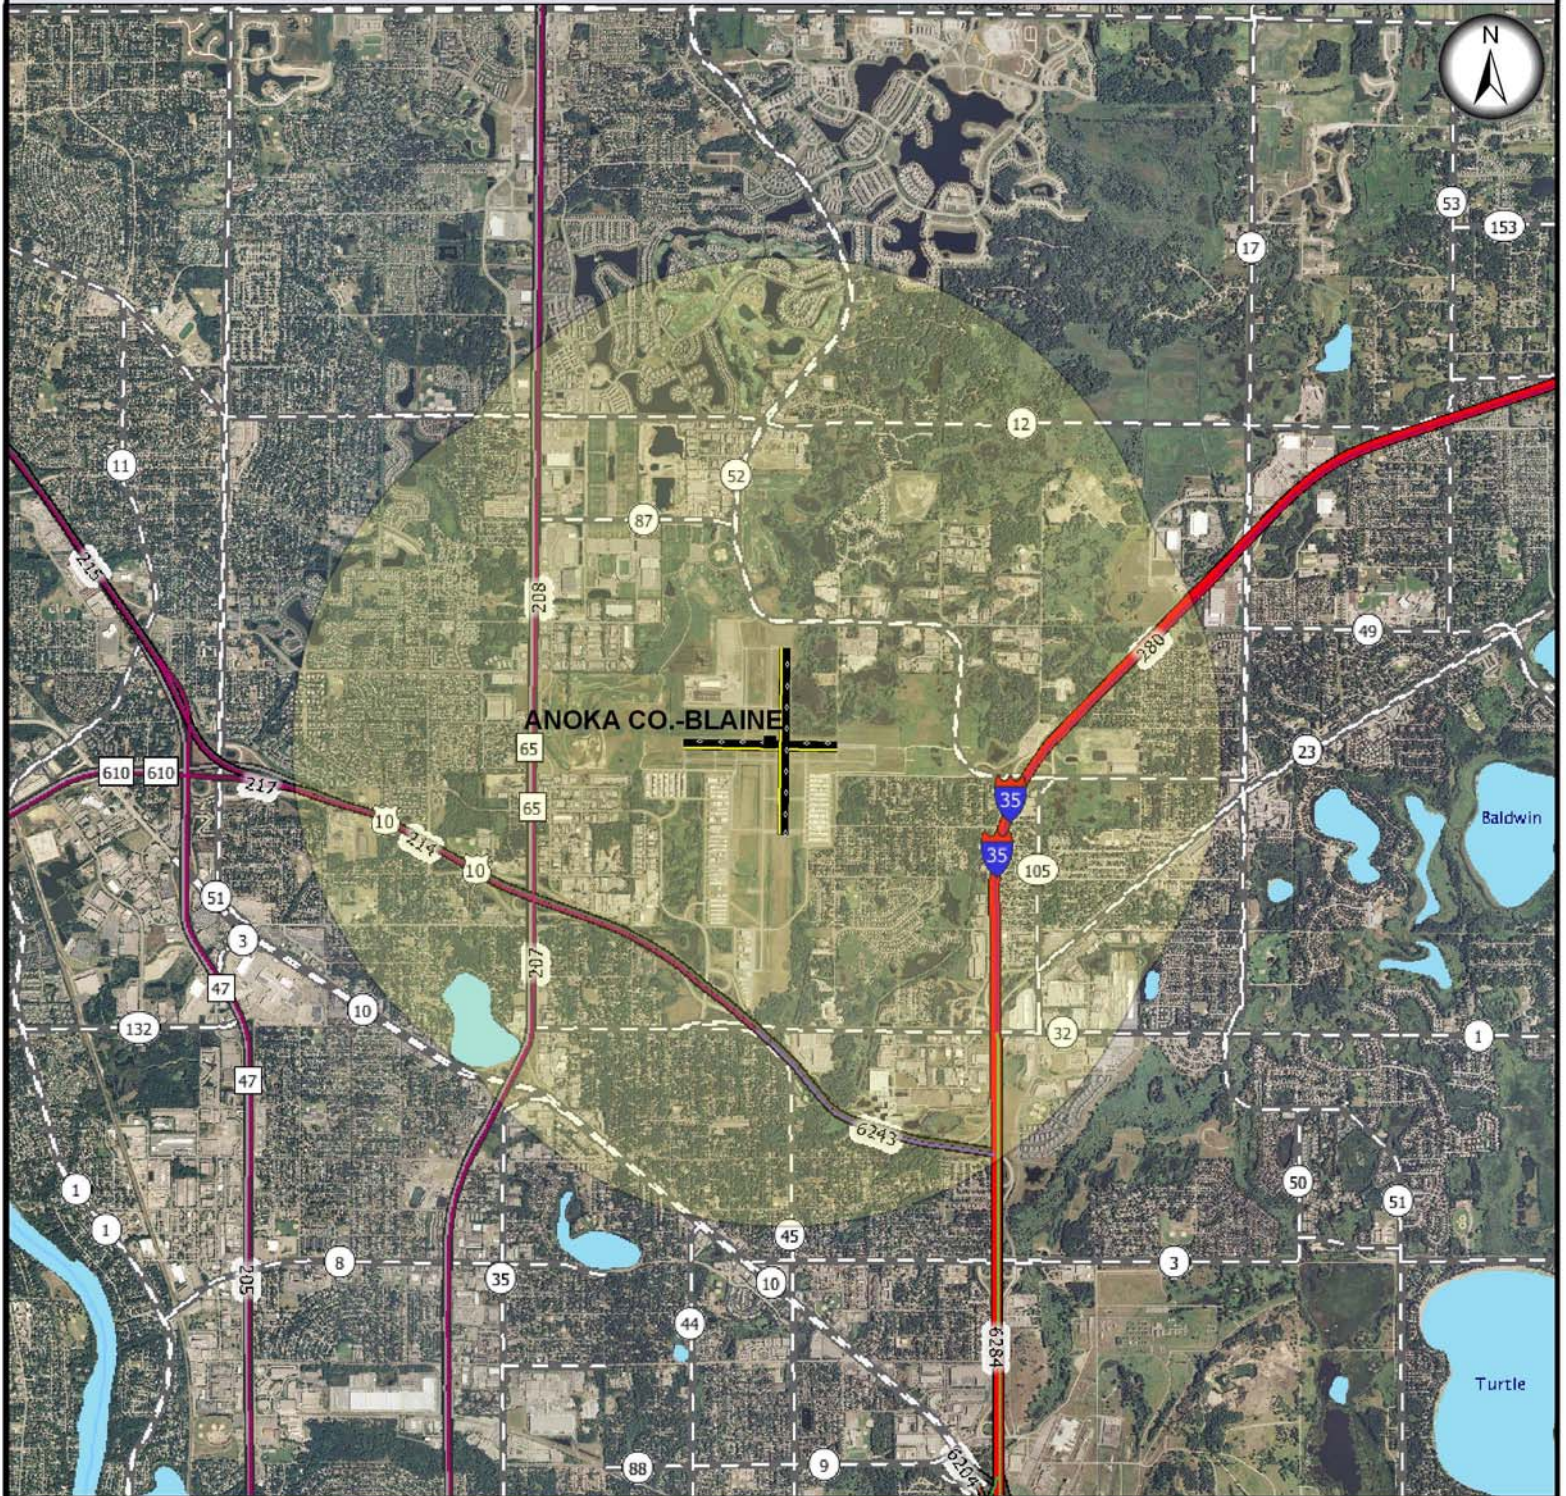

Anoka County-Blaine Airport Project Coordination Area

Legend

	Project Coordination Area		MN Highway
	U.S. Interstate		County Highway
	U.S. Highway		Mn/DOT Control Section

Please contact Mn/DOT Aeronautics if a construction project is planned within the project coordination area.