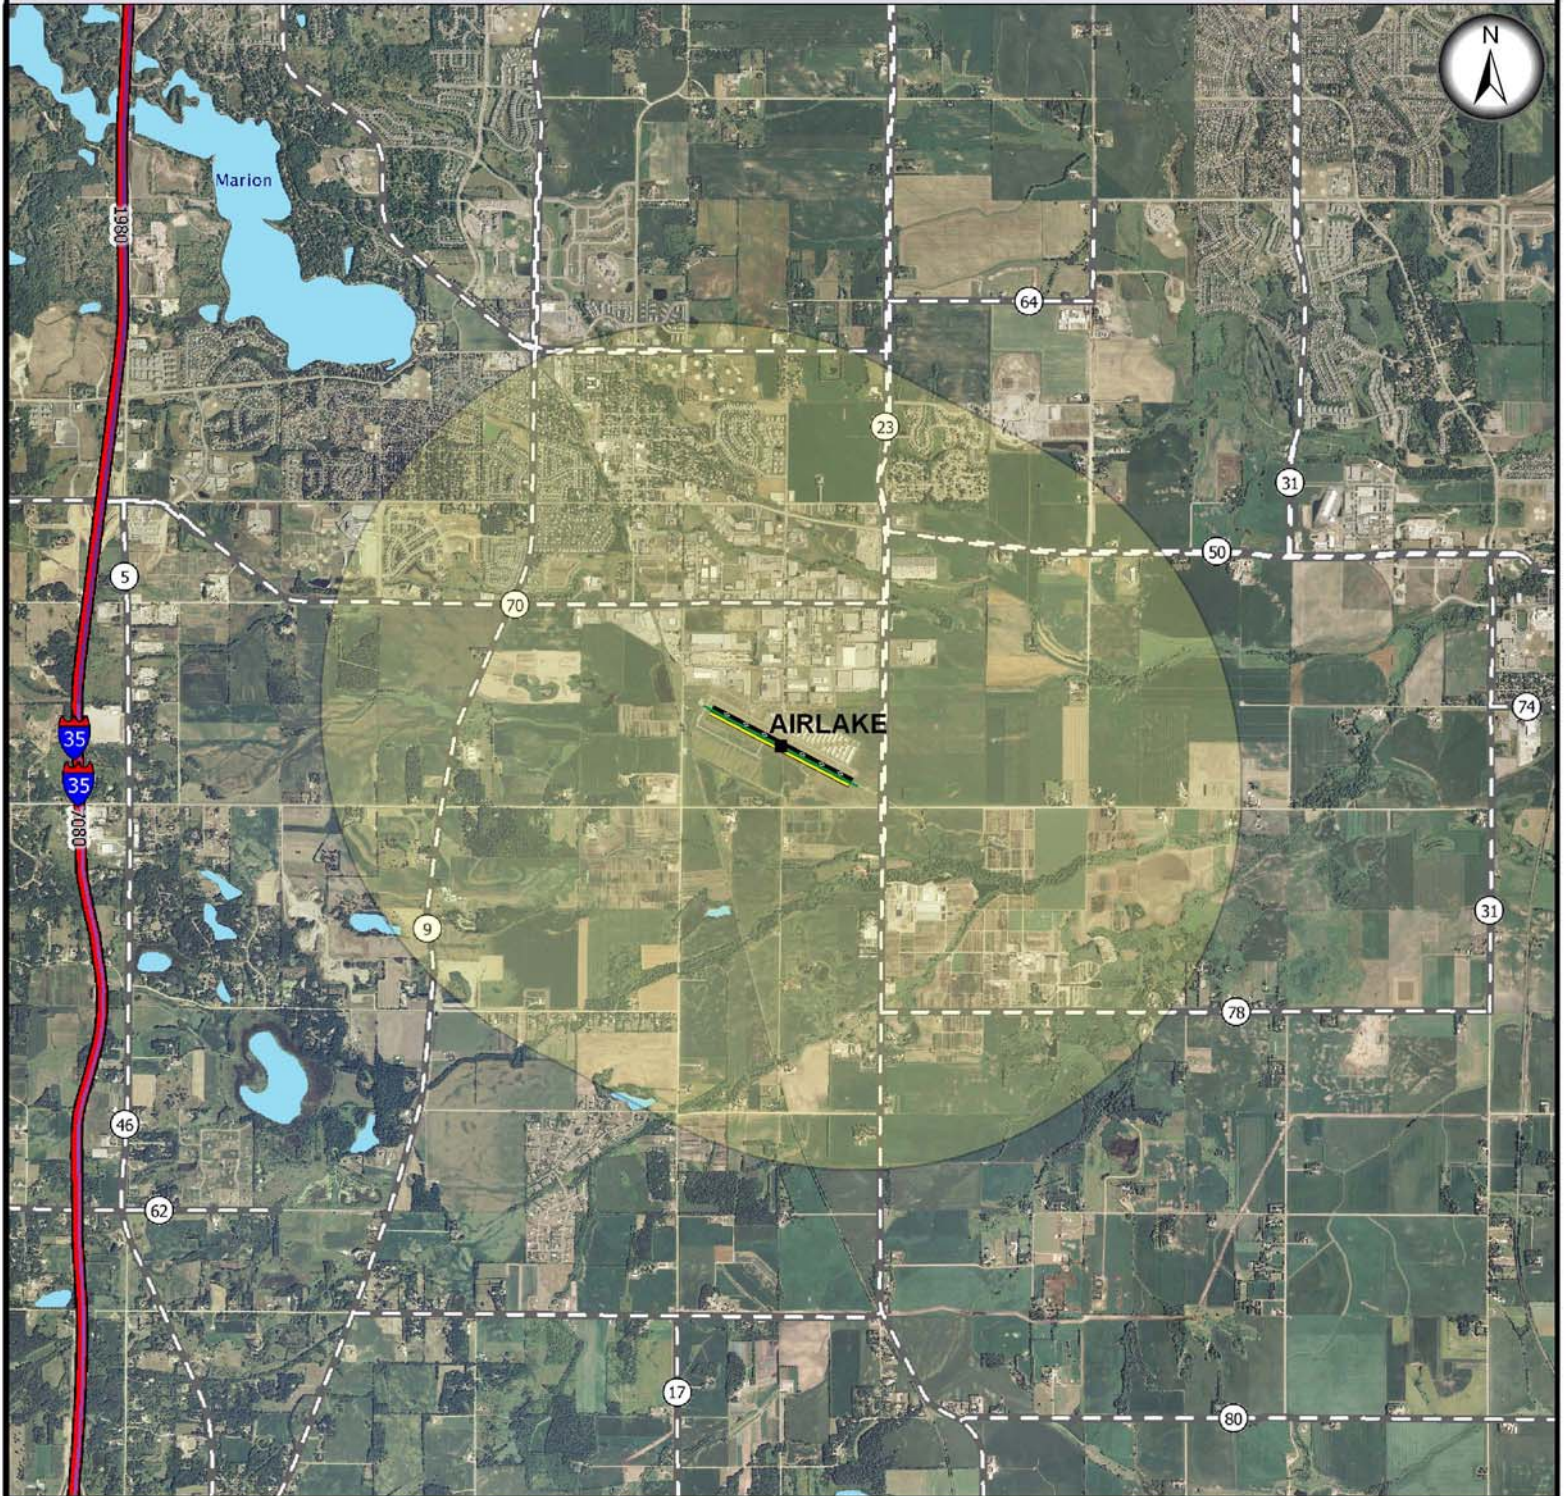

Airlake Airport Project Coordination Area

Legend

	Project Coordination Area		MN Highway
	U.S. Interstate		County Highway
	U.S. Highway		Mn/DOT Control Section

Please contact Mn/DOT Aeronautics if a construction project is planned within the project coordination area.