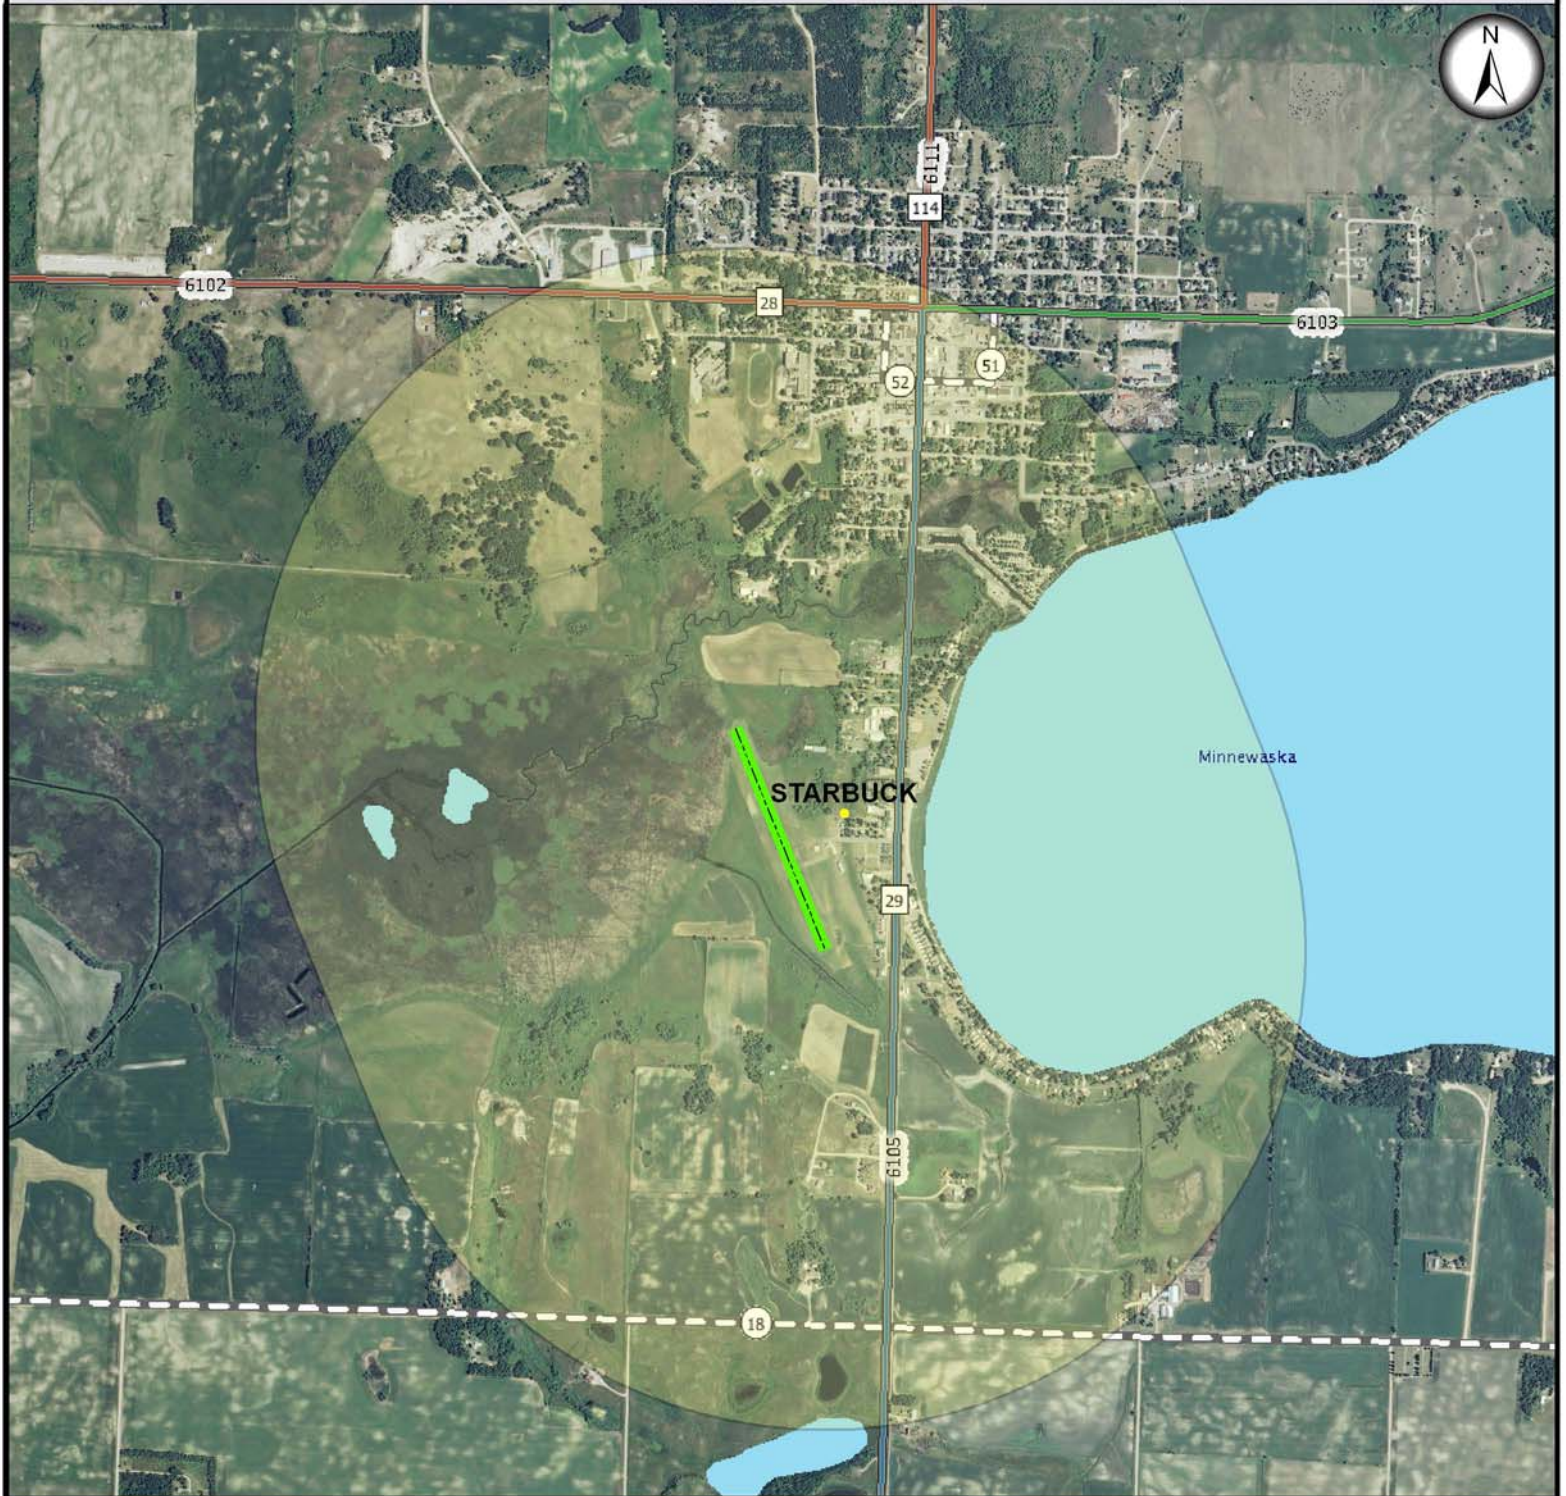

Starbuck Municipal Airport Project Coordination Area

Legend

	Project Coordination Area		MN Highway
	U.S. Interstate		County Highway
	U.S. Highway		Mn/DOT Control Section

Please contact Mn/DOT Aeronautics if a construction project is planned within the project coordination area.