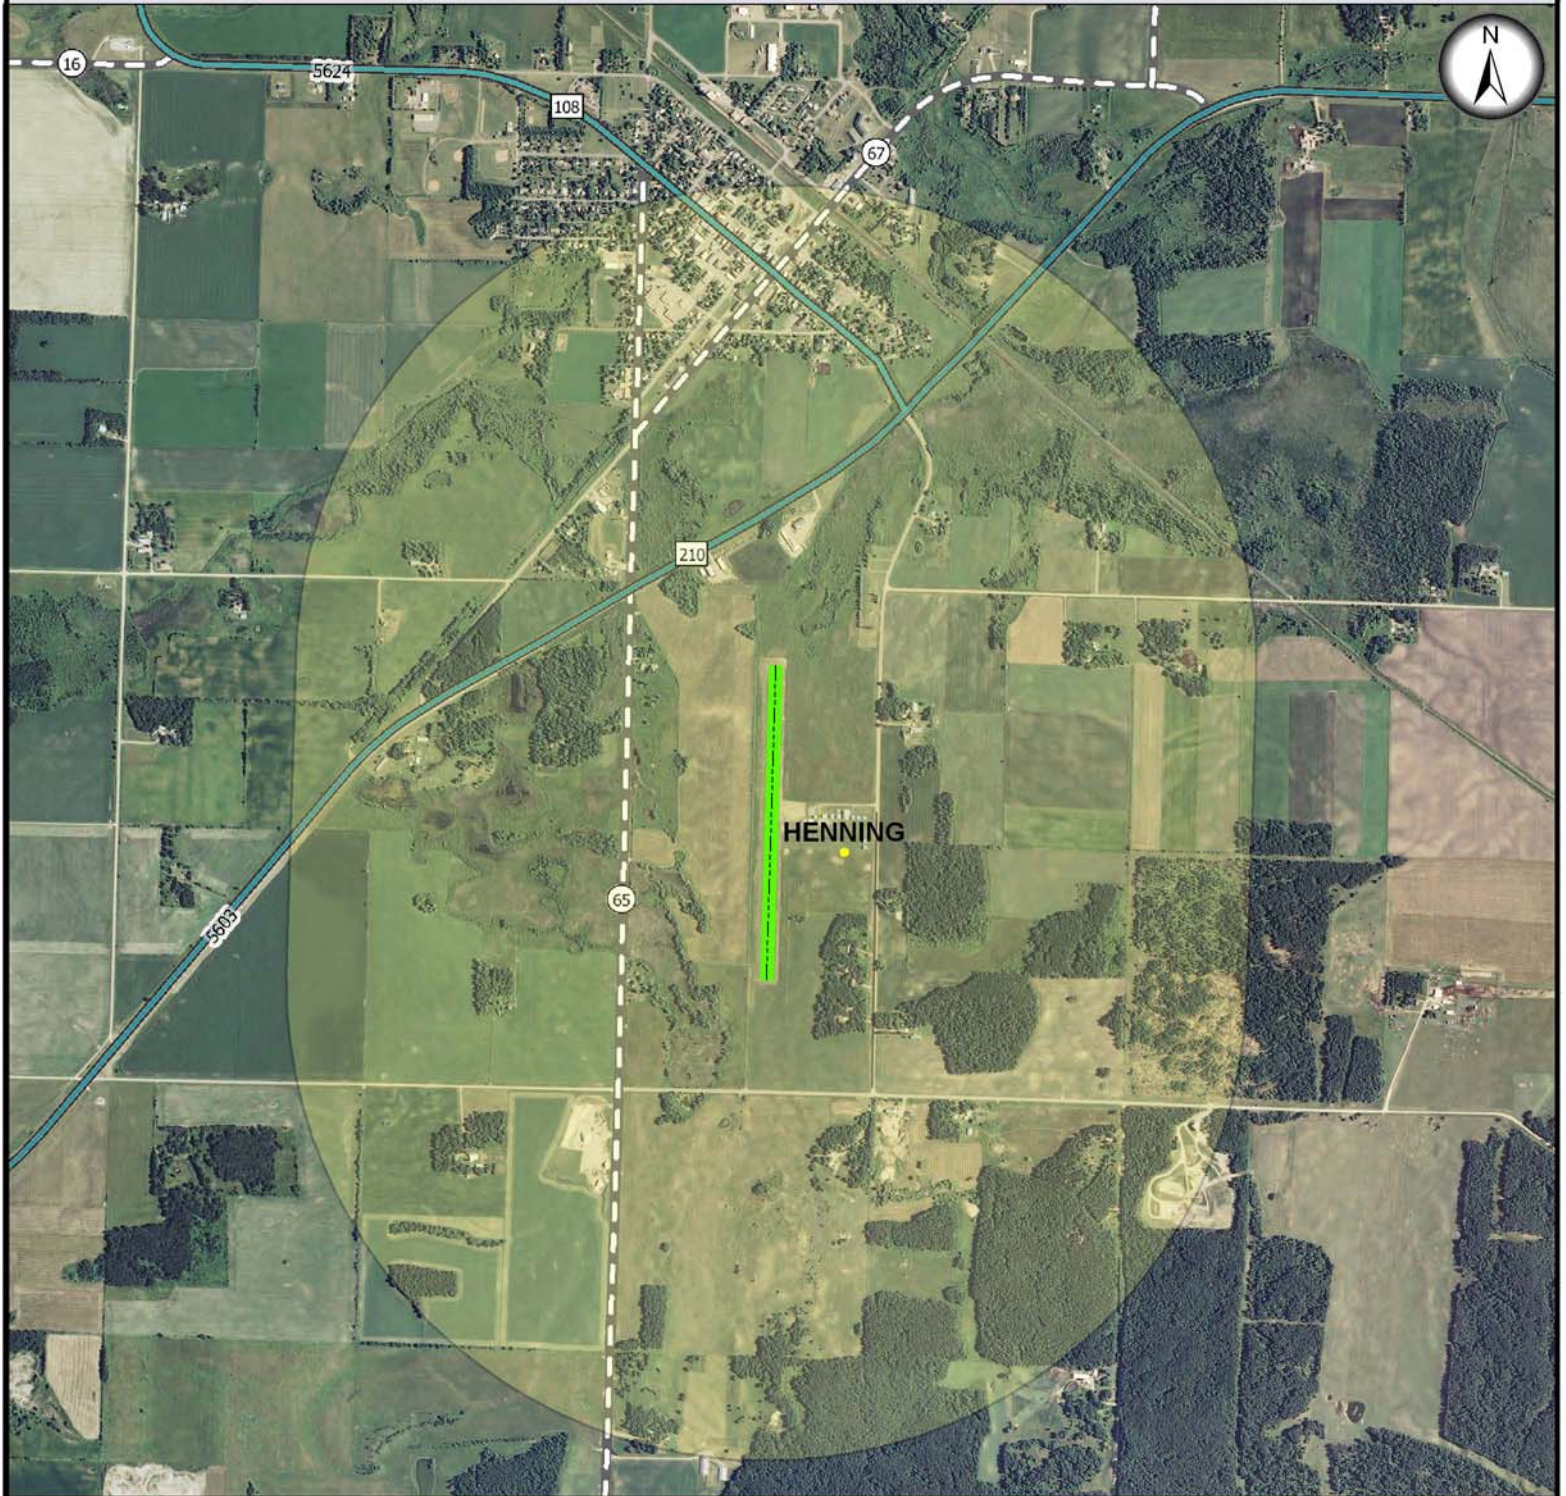

Henning Municipal Airport Project Coordination Area

Legend

	Project Coordination Area		MN Highway
	U.S. Interstate		County Highway
	U.S. Highway		Mn/DOT Control Section

Please contact Mn/DOT Aeronautics if a construction project is planned within the project coordination area.