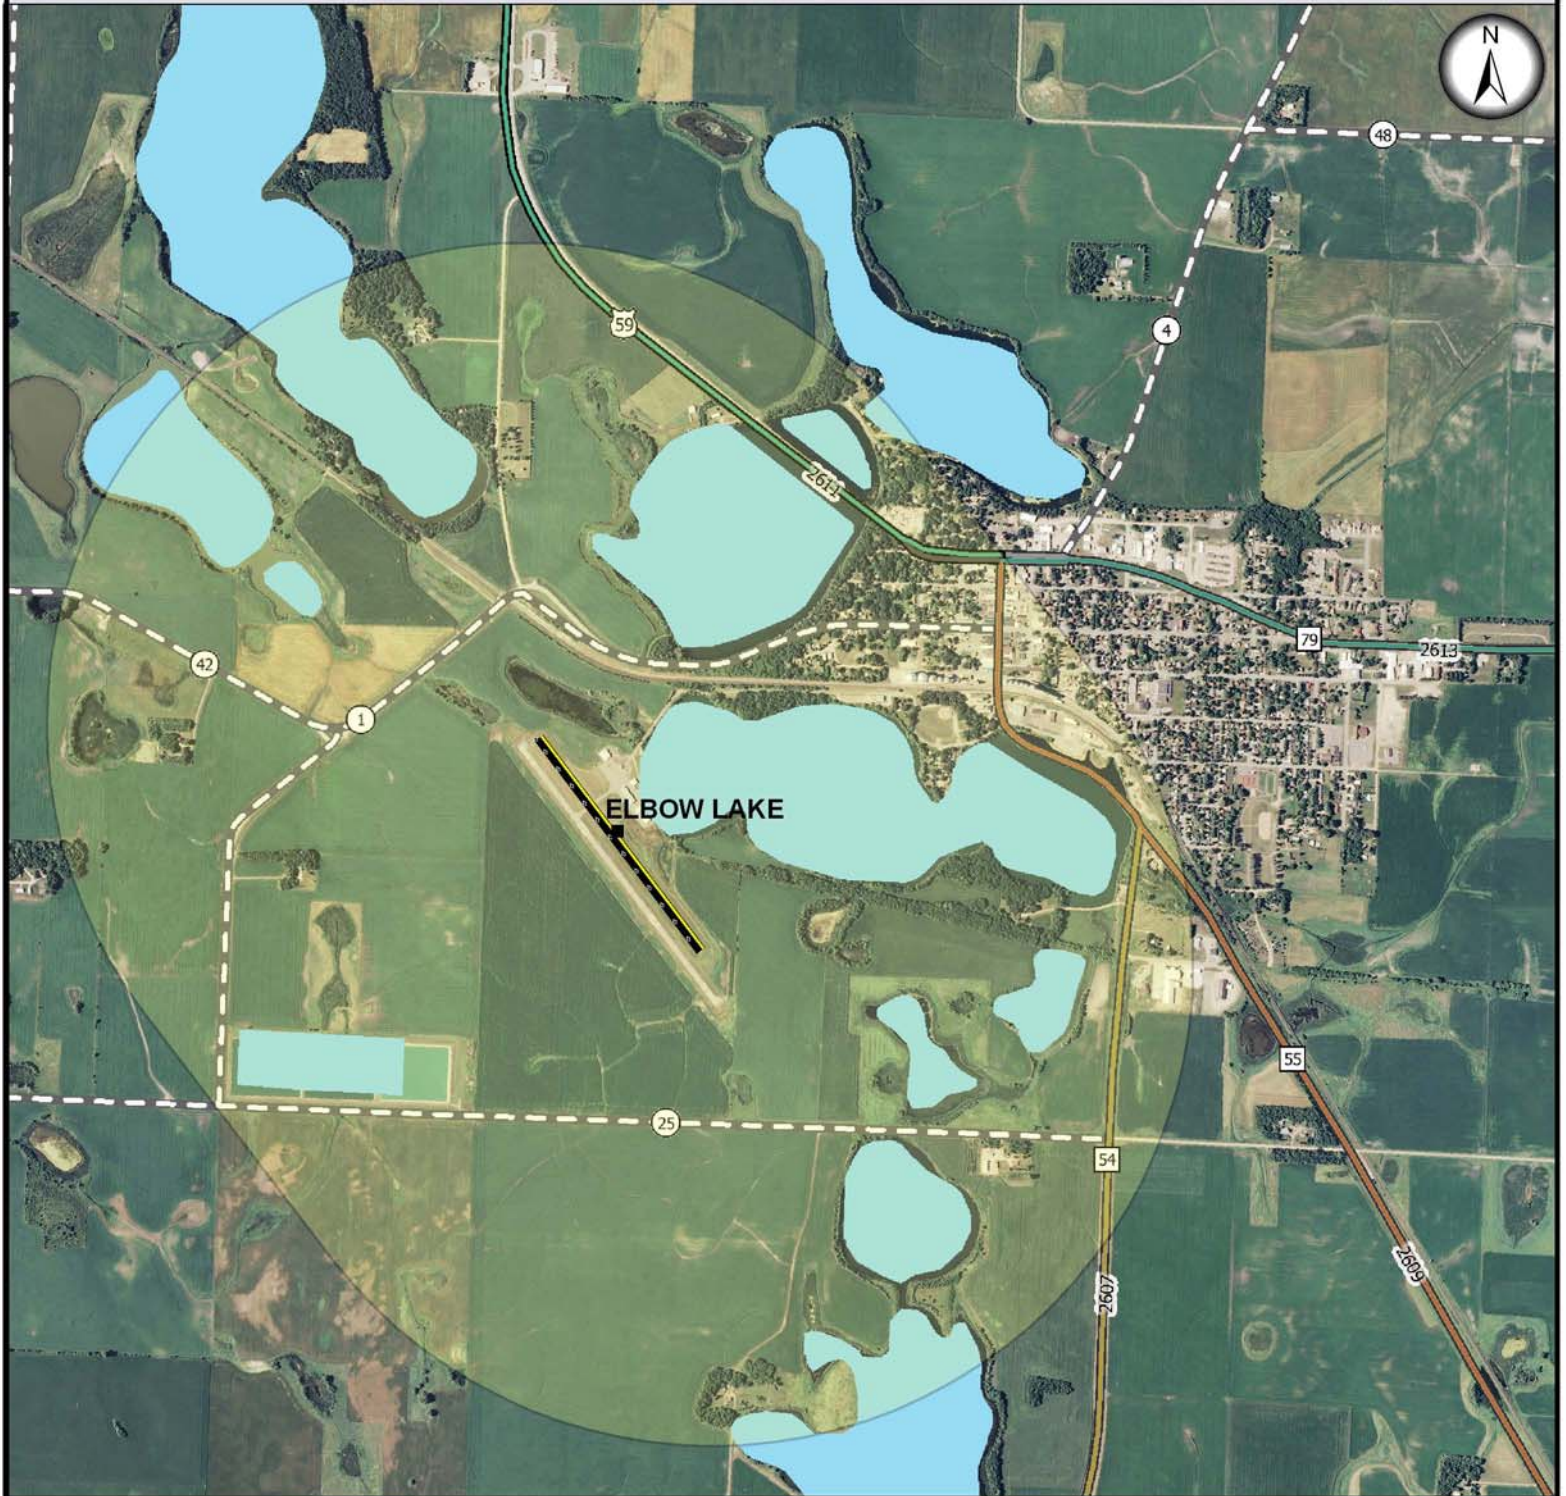

Elbow Lake Municipal Airport Project Coordination Area

Legend

	Project Coordination Area		MN Highway
	U.S. Interstate		County Highway
	U.S. Highway		Mn/DOT Control Section

Please contact Mn/DOT Aeronautics if a construction project is planned within the project coordination area.