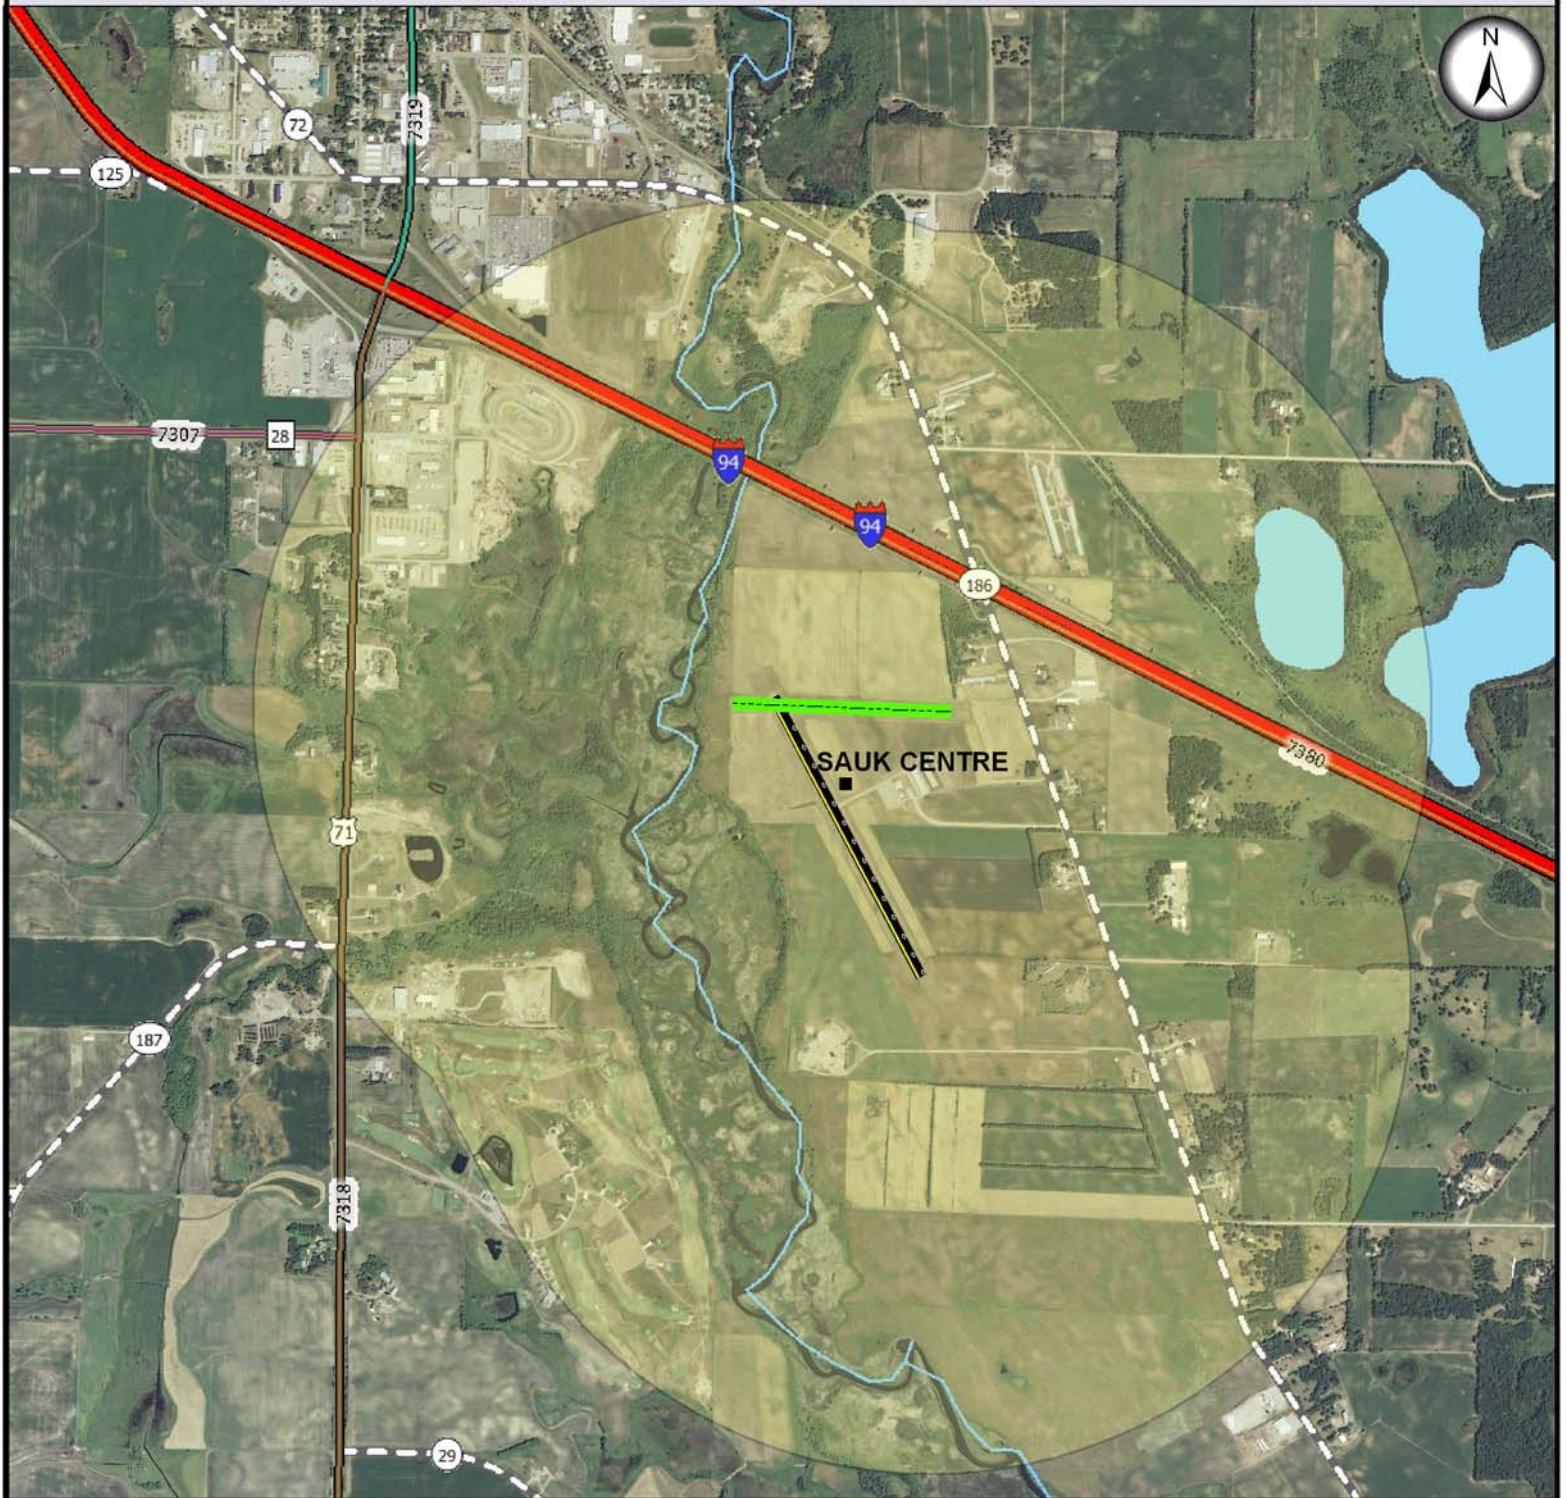

# Sauk Centre Municipal Airport Project Coordination Area

### Legend

	Project Coordination Area		MN Highway
	U.S. Interstate		County Highway
	U.S. Highway		Mn/DOT Control Section

Please contact Mn/DOT Aeronautics if a construction project is planned within the project coordination area.