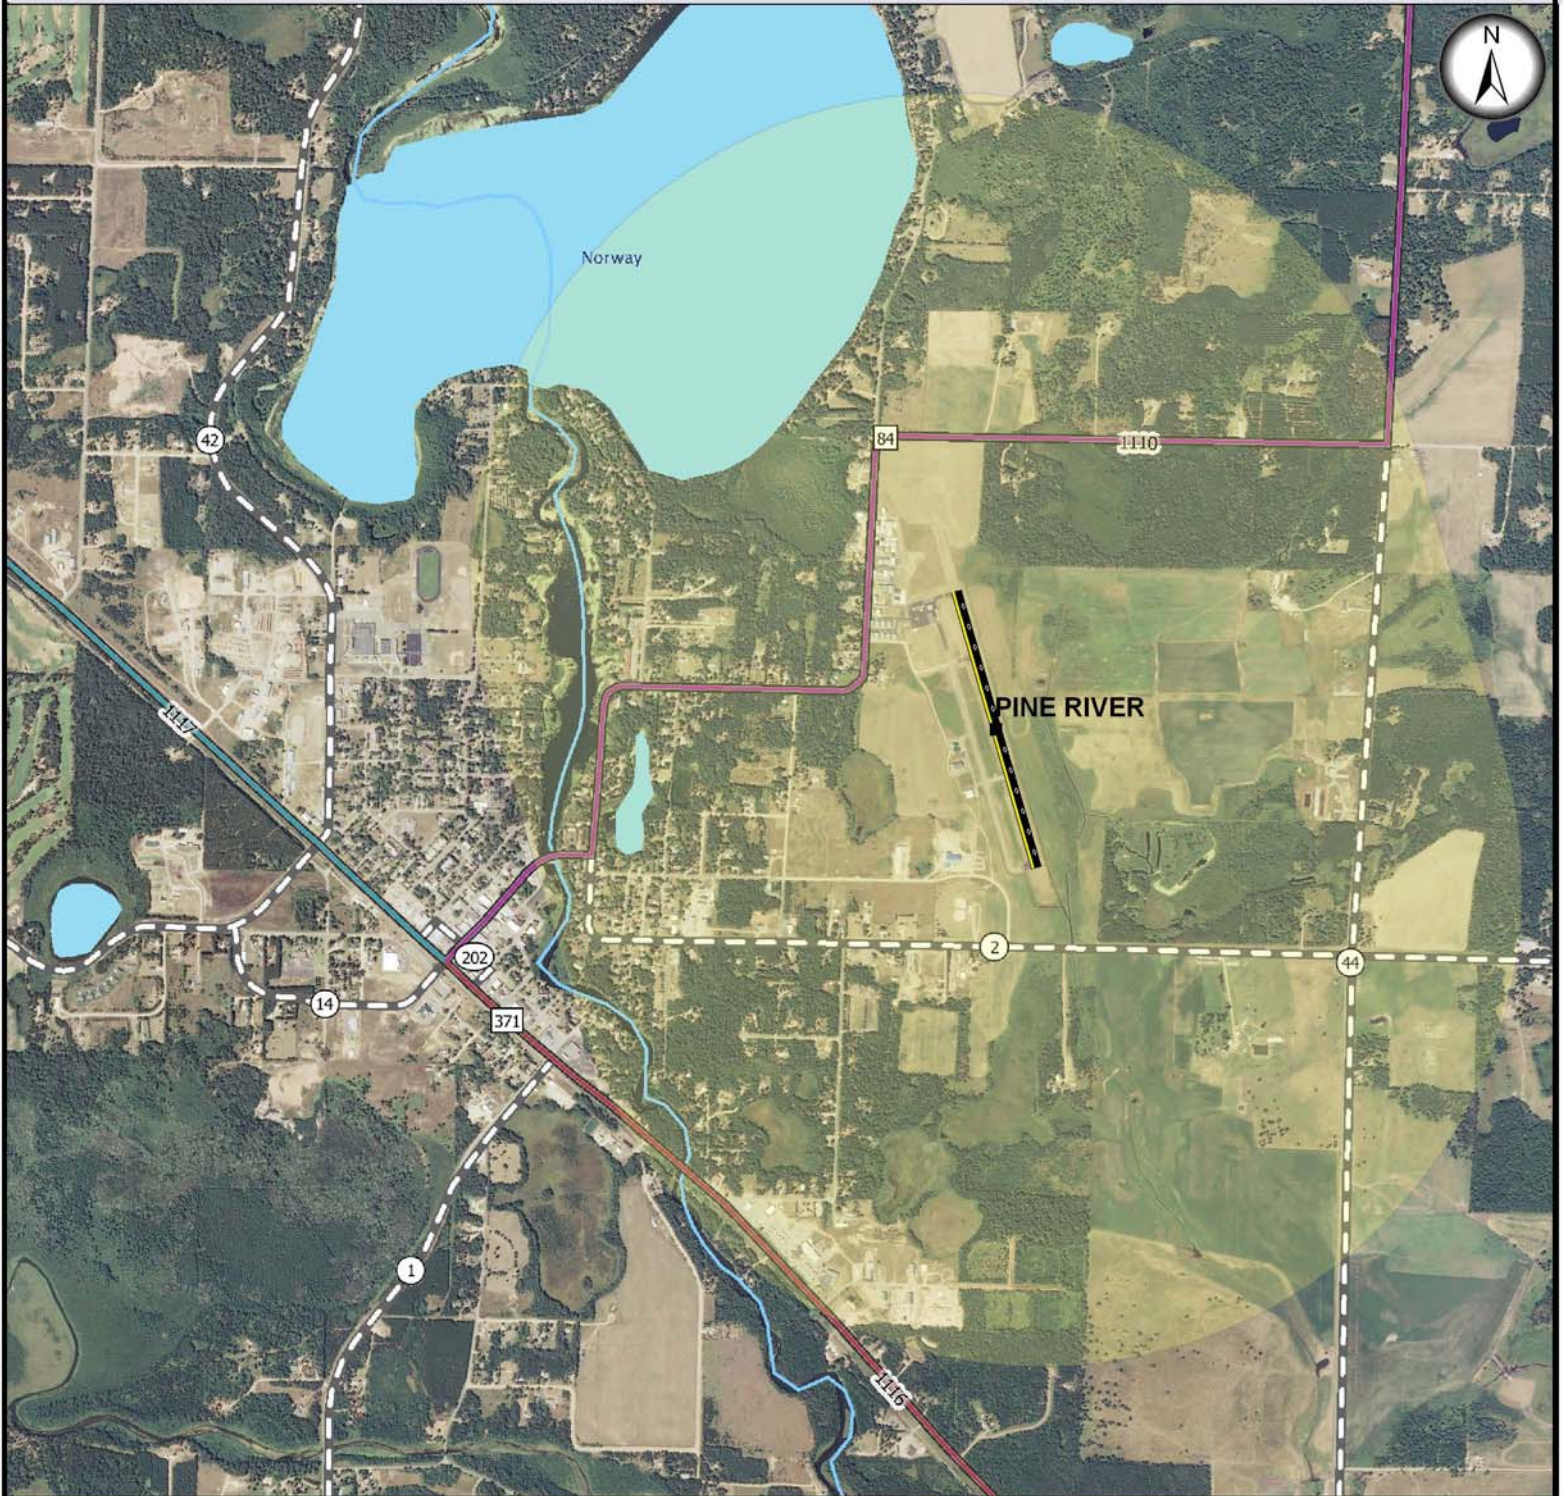

Pine River Regional Airport Project Coordination Area

Legend

	Project Coordination Area		MN Highway
	U.S. Interstate		County Highway
	U.S. Highway		Mn/DOT Control Section

Please contact Mn/DOT Aeronautics if a construction project is planned within the project coordination area.