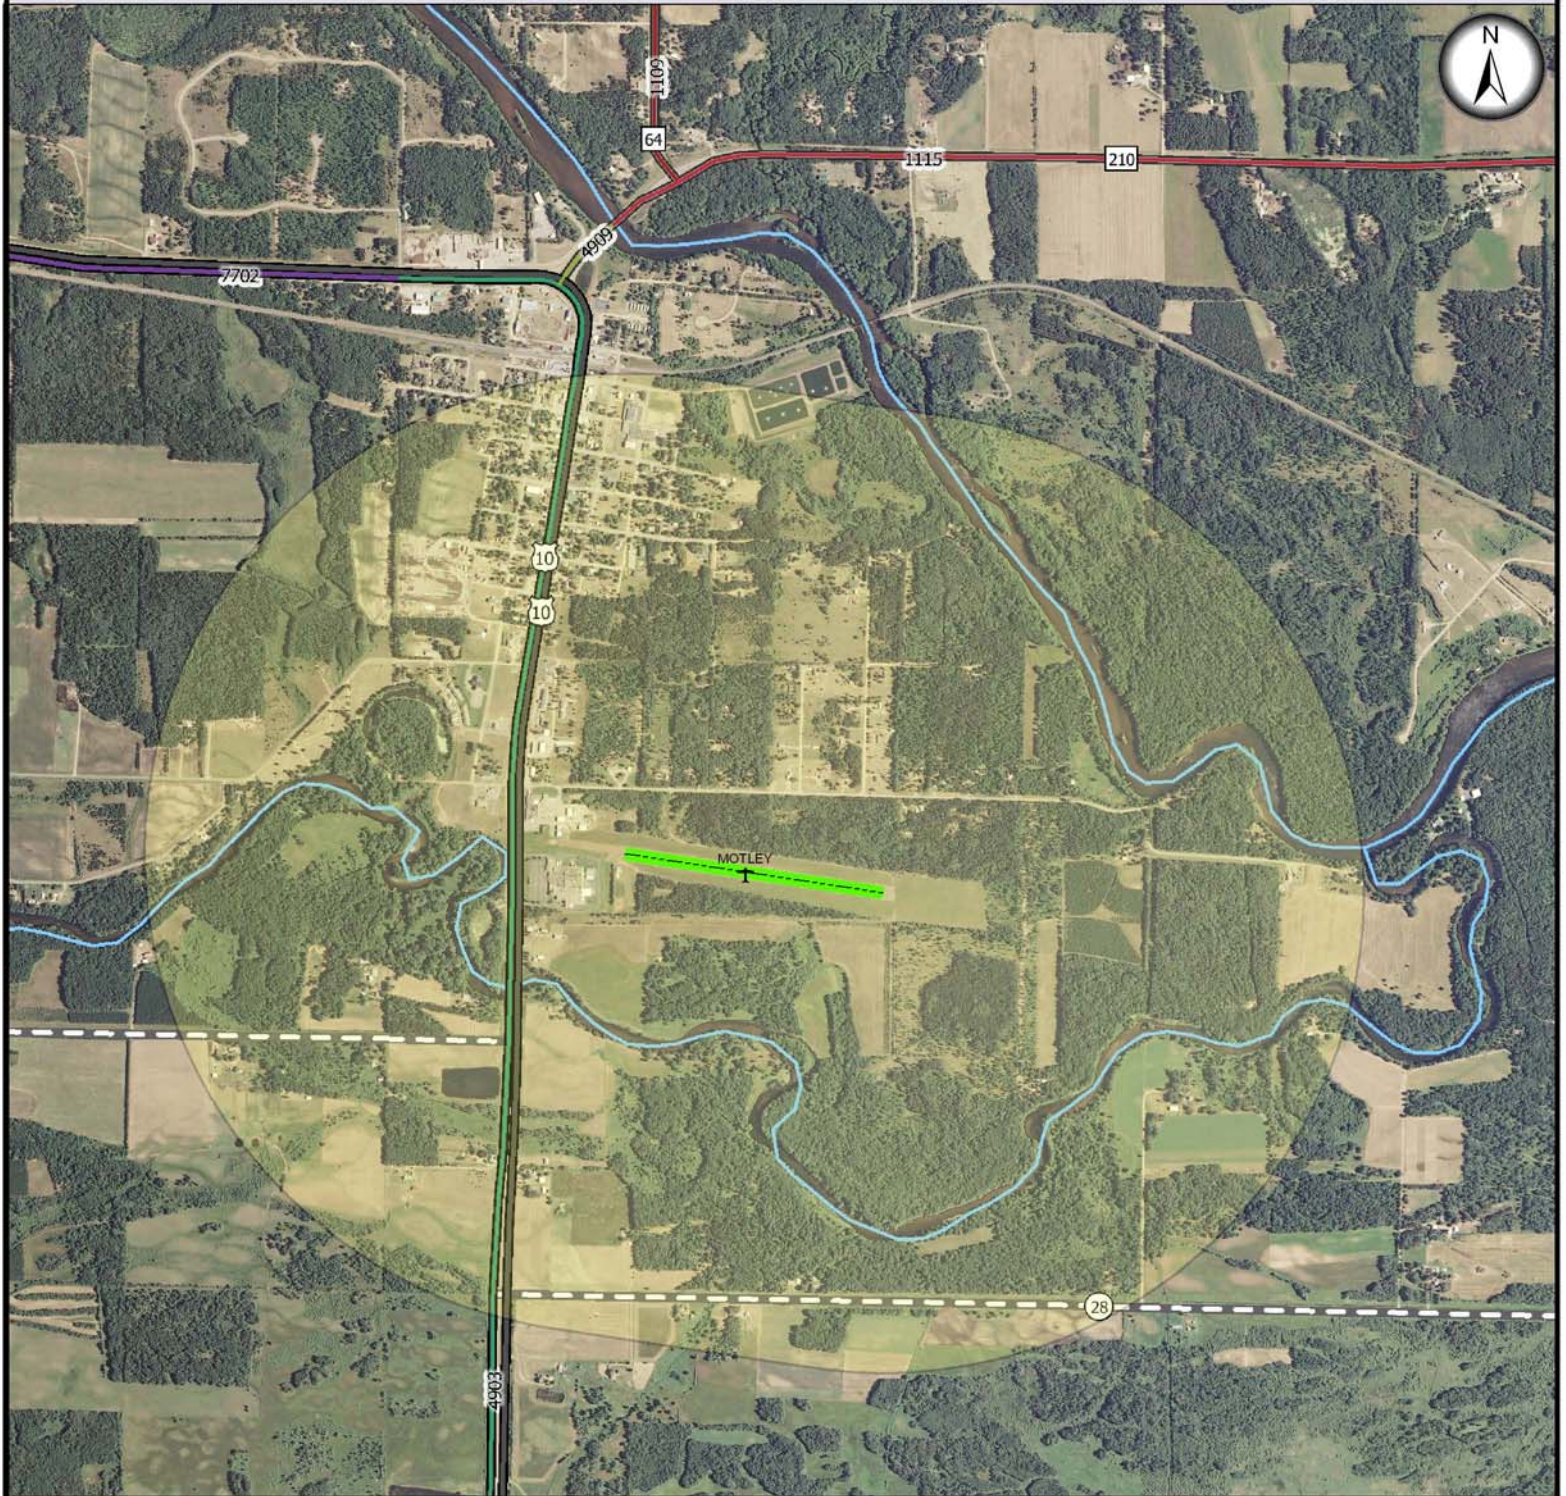

Morey's Airport Project Coordination Area

Legend

| | | | |
|--|---------------------------|--|------------------------|
| | Project Coordination Area | | MN Highway |
| | U.S. Interstate | | County Highway |
| | U.S. Highway | | Mn/DOT Control Section |

Please contact Mn/DOT Aeronautics if a construction project is planned within the project coordination area.

Toll Free: 1-800-657-3922