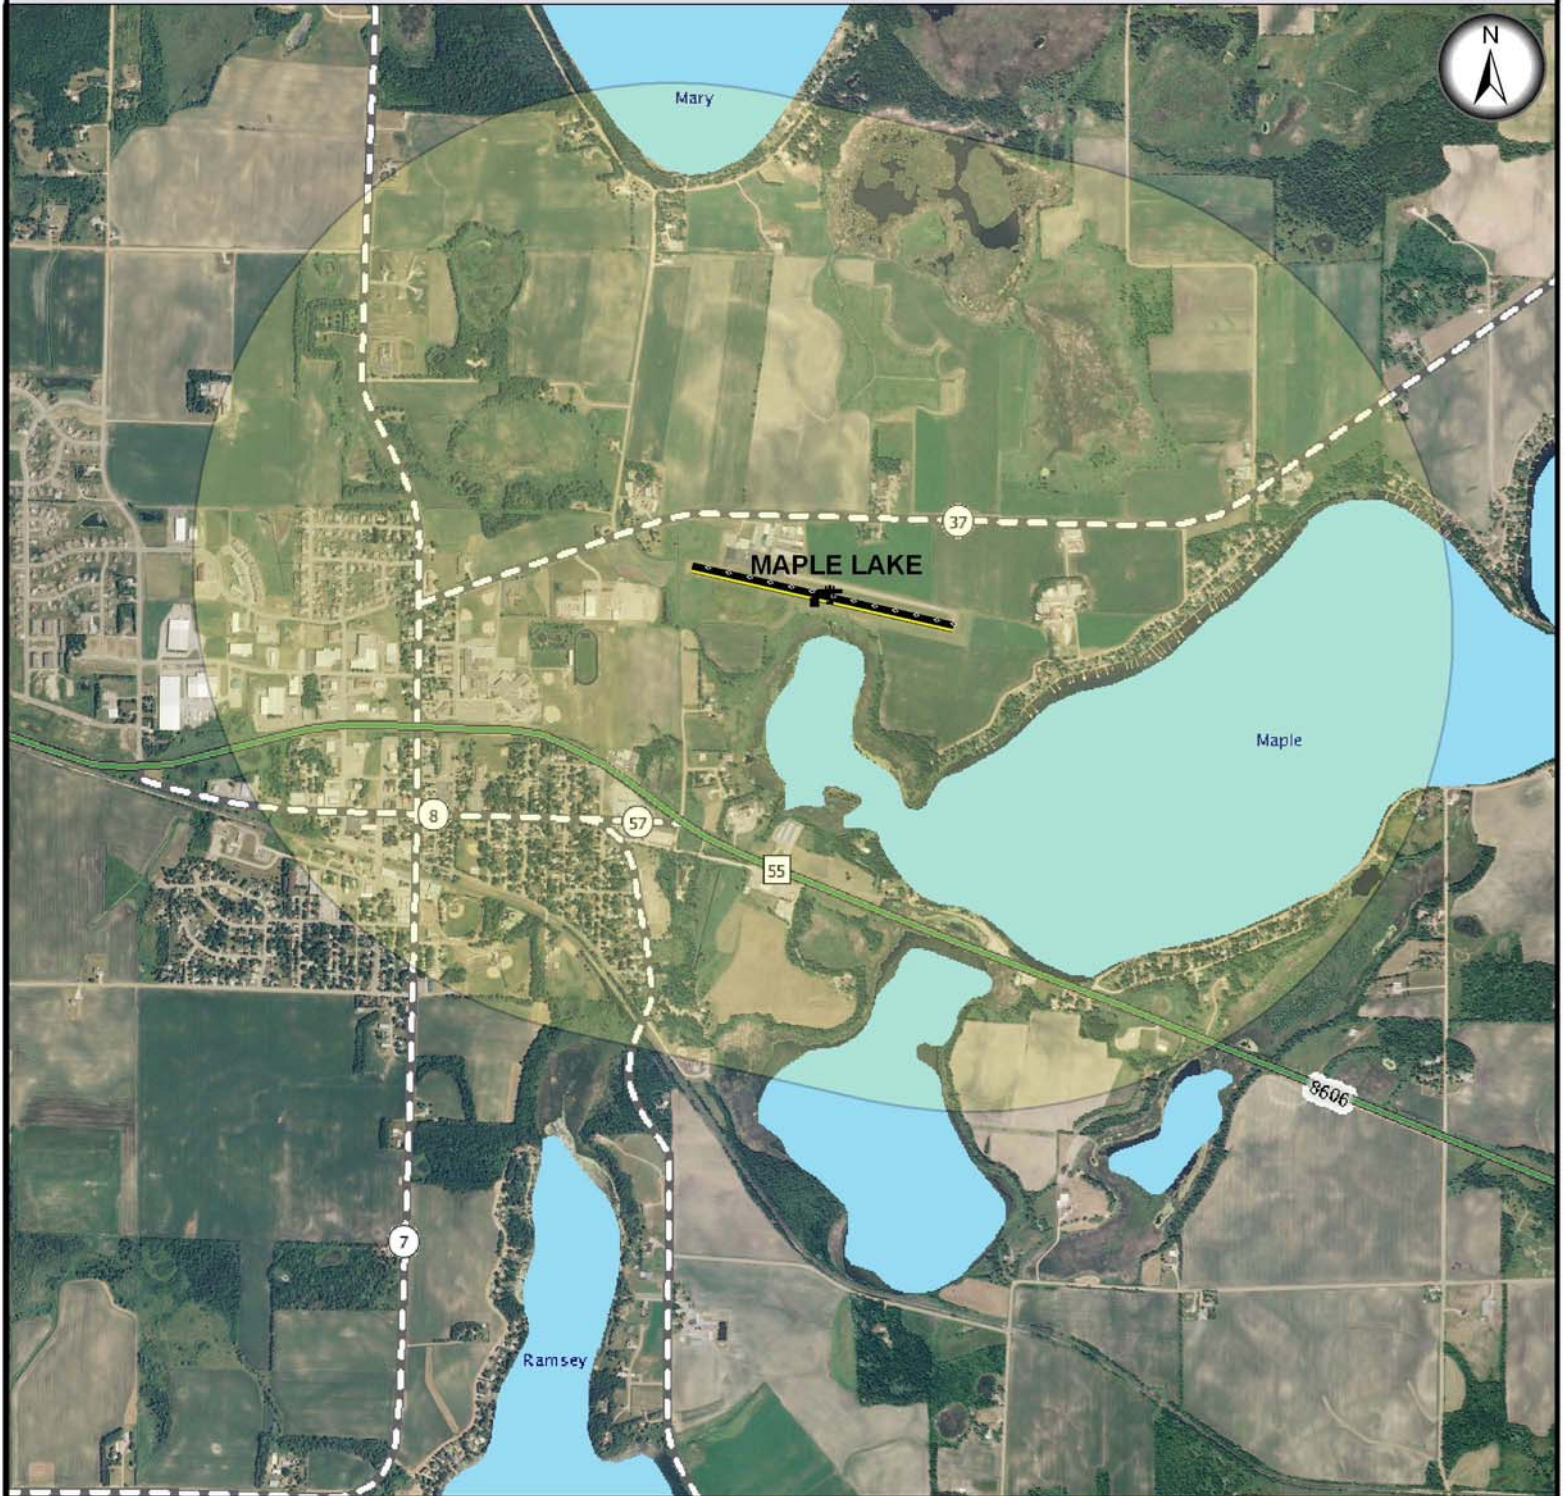

Maple Lake Municipal Airport Project Coordination Area

Legend

	Project Coordination Area		MN Highway
	U.S. Interstate		County Highway
	U.S. Highway		Mn/DOT Control Section

Please contact Mn/DOT Aeronautics if a construction project is planned within the project coordination area.