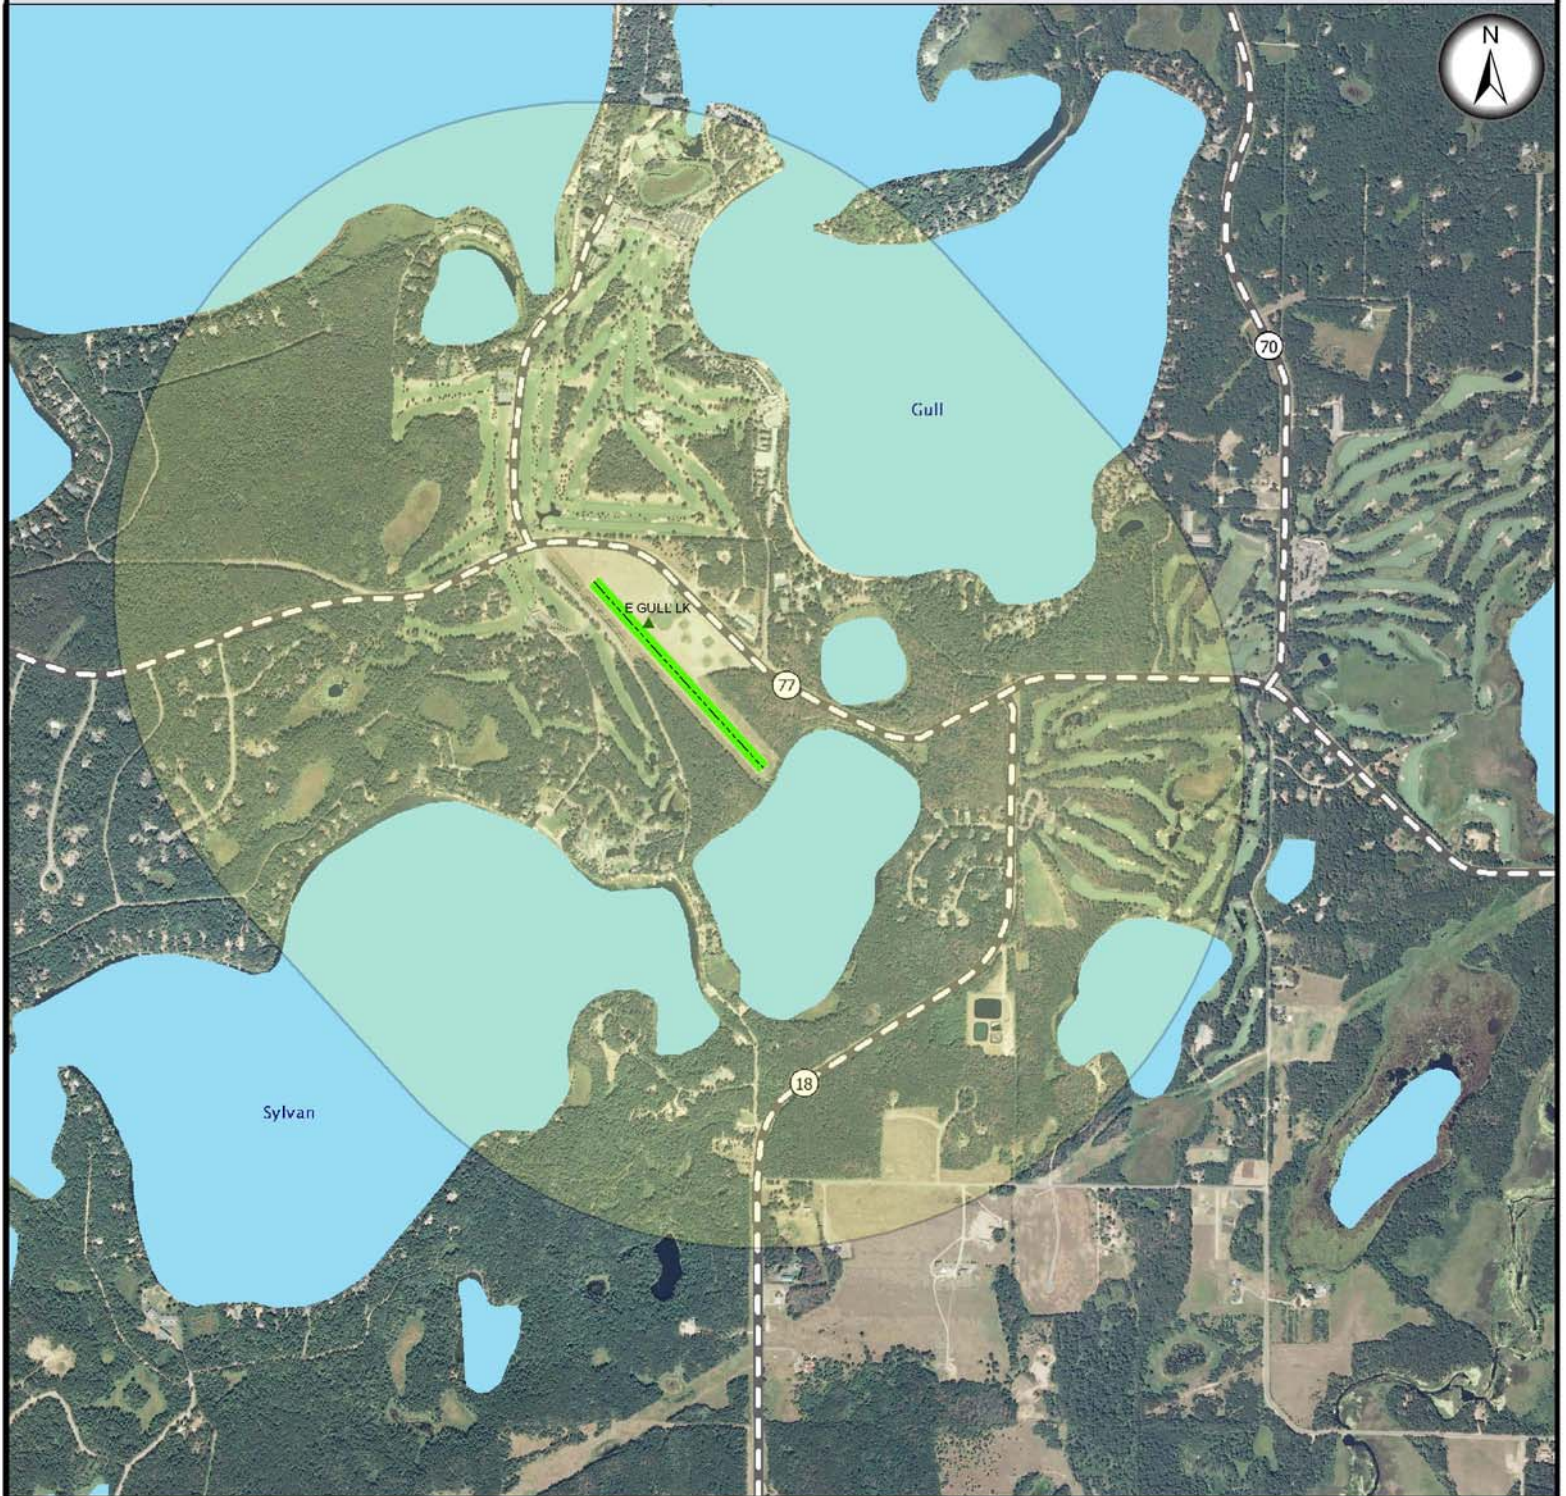

East Gull Lake Airport Project Coordination Area

Legend

	Project Coordination Area		MN Highway
	U.S. Interstate		County Highway
	U.S. Highway		Mn/DOT Control Section

Please contact Mn/DOT Aeronautics if a construction project is planned within the project coordination area.