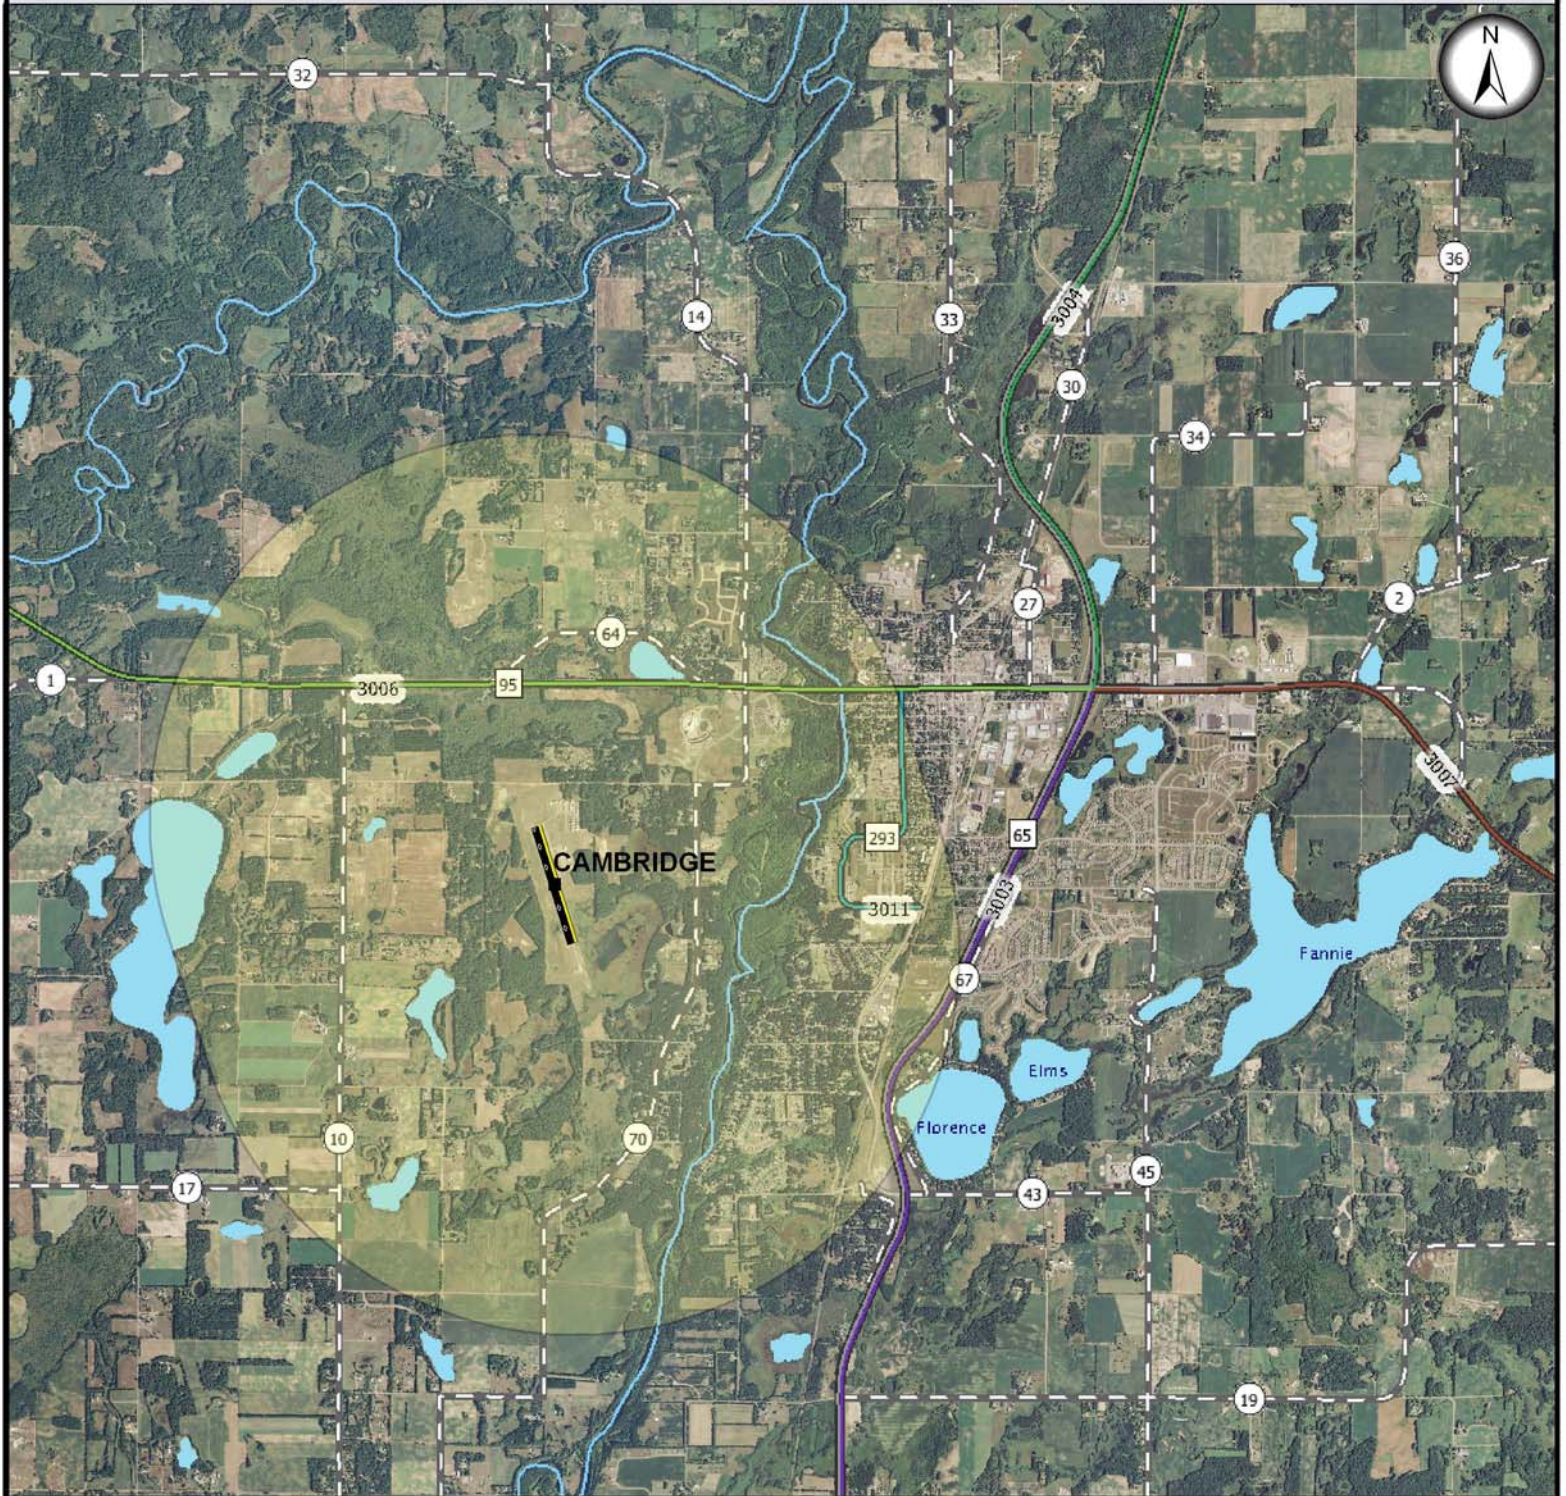

Cambridge Municipal Airport Project Coordination Area

Legend

	Project Coordination Area		MN Highway
	U.S. Interstate		County Highway
	U.S. Highway		Mn/DOT Control Section

Please contact Mn/DOT Aeronautics if a construction project is planned within the project coordination area.