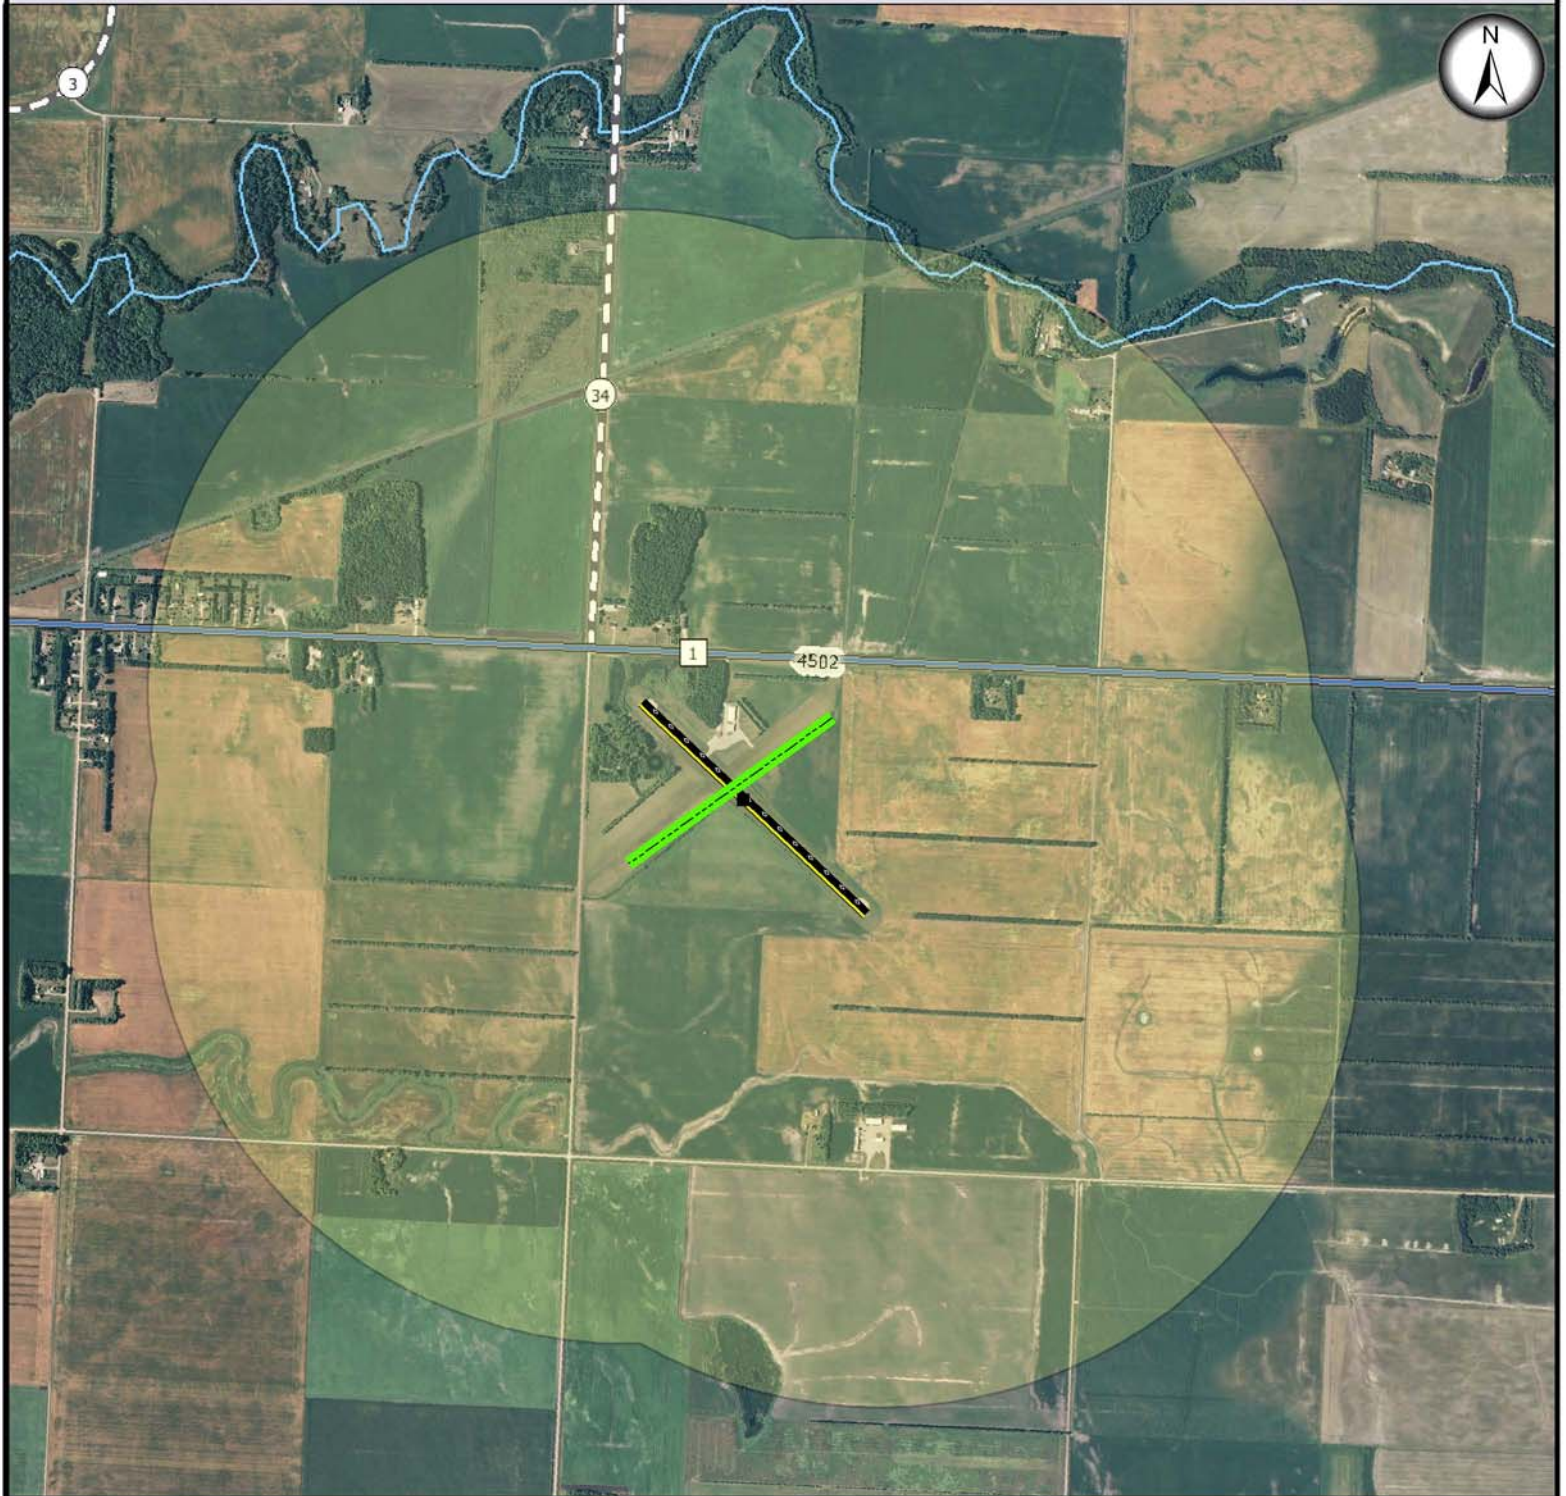

Warren Municipal Airport Project Coordination Area

Legend

	Project Coordination Area		MN Highway
	U.S. Interstate		County Highway
	U.S. Highway		Mn/DOT Control Section

Please contact Mn/DOT Aeronautics if a construction project is planned within the project coordination area.