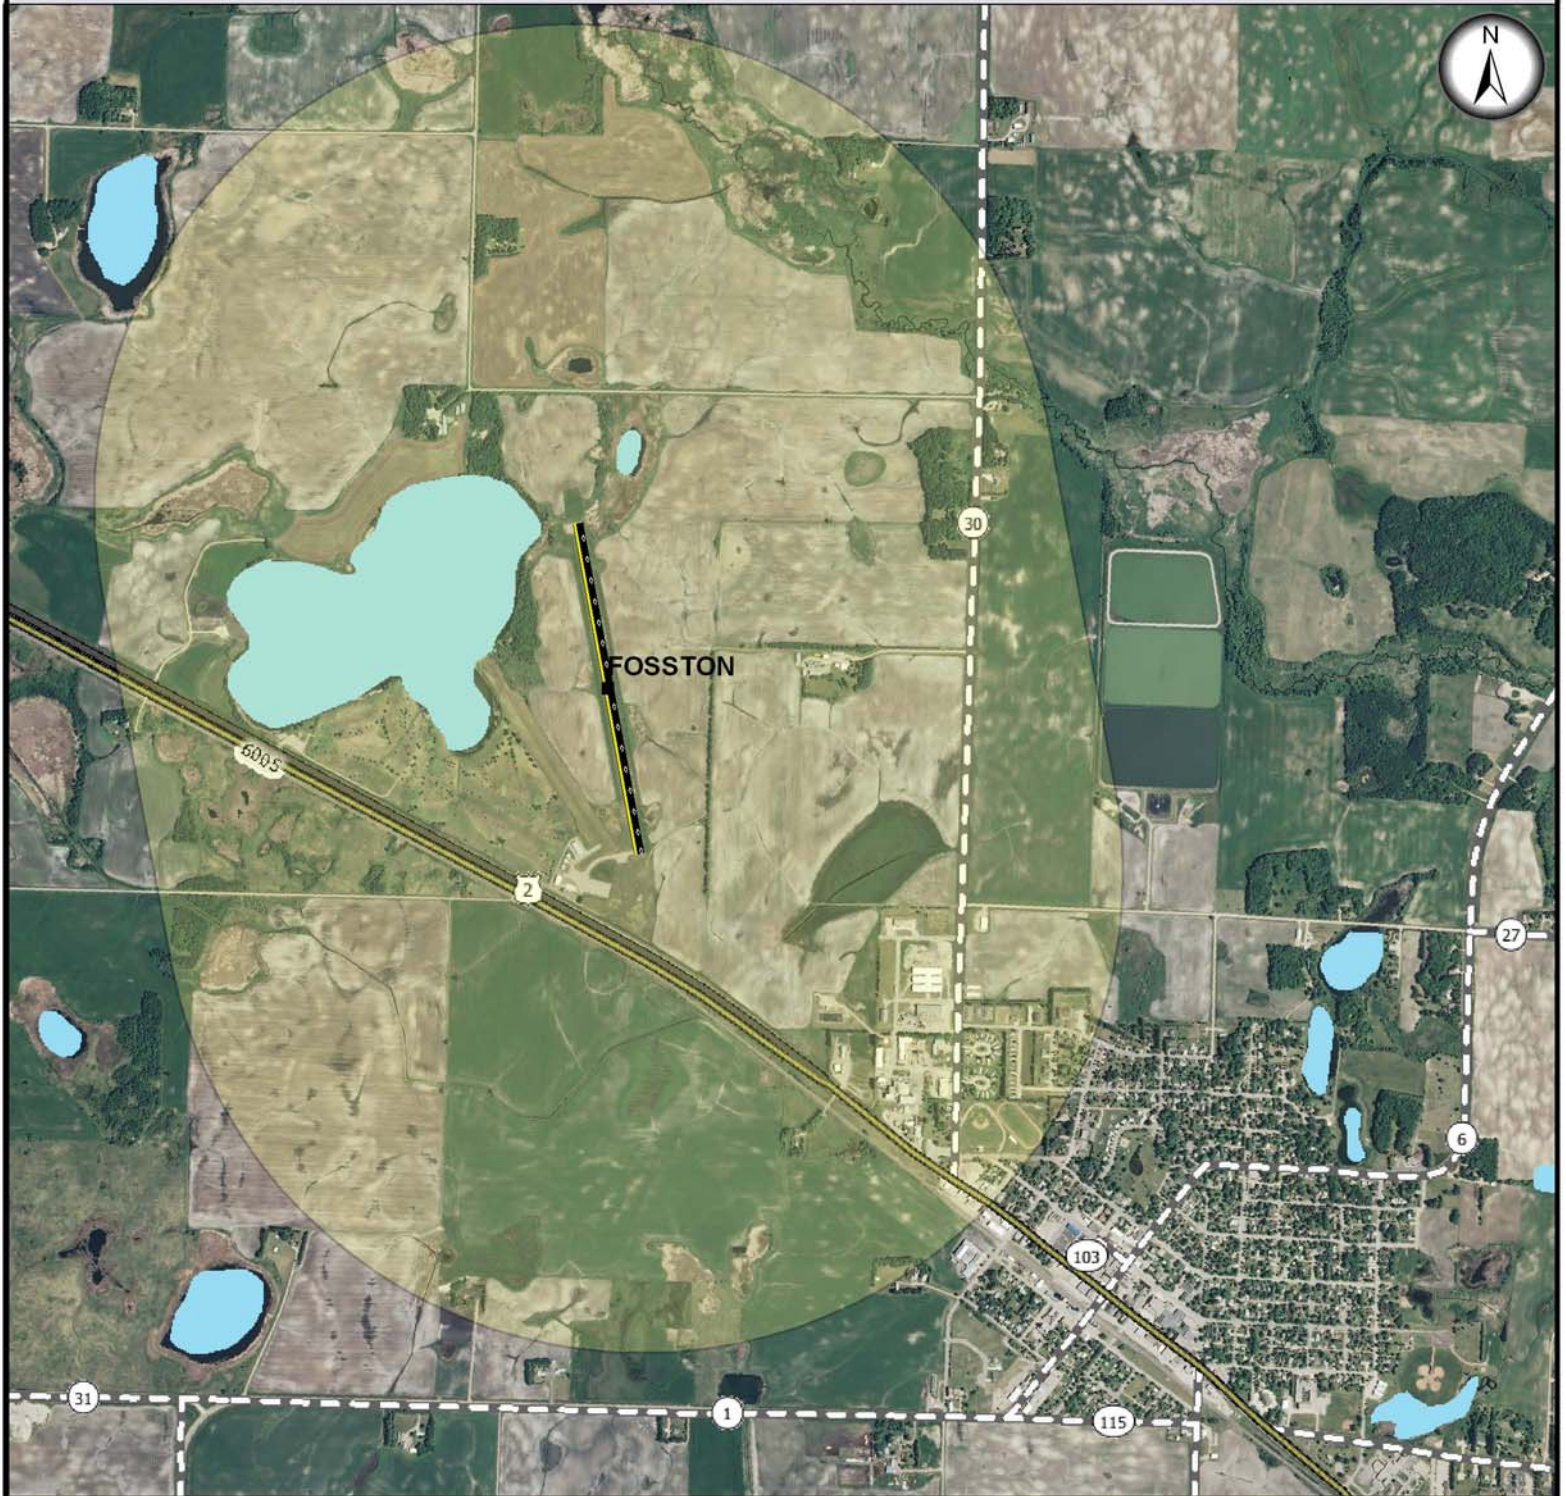

Fosston Municipal Airport Project Coordination Area

Legend

	Project Coordination Area		MN Highway
	U.S. Interstate		County Highway
	U.S. Highway		Mn/DOT Control Section

Please contact Mn/DOT Aeronautics if a construction project is planned within the project coordination area.