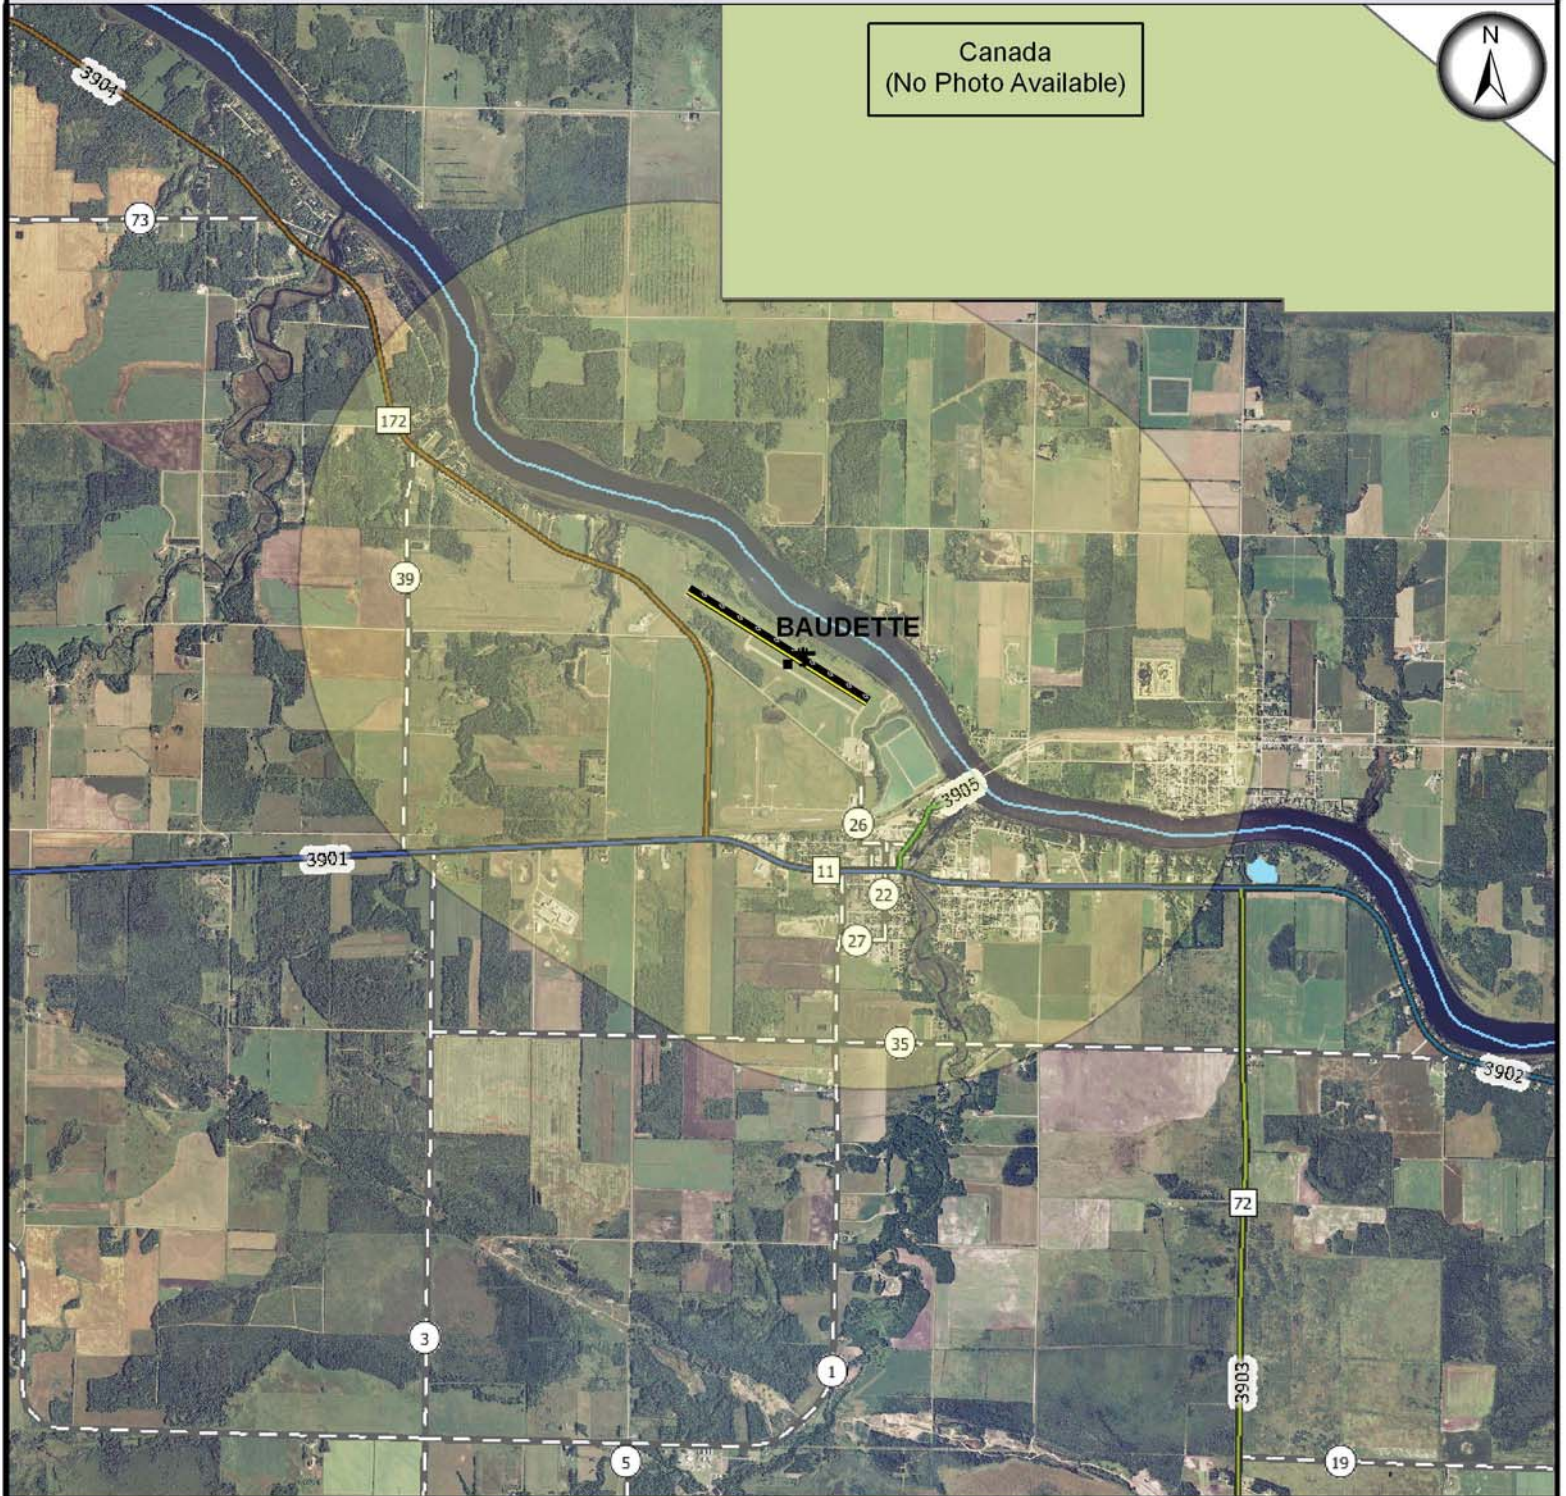

Baudette International Airport Project Coordination Area

Legend

-  Project Coordination Area
-  U.S. Interstate
-  U.S. Highway
-  MN Highway
-  County Highway
-  Mn/DOT Control Section

0 2,500 5,000 10,000
Feet

Please contact Mn/DOT Aeronautics if a construction project is planned within the project coordination area.

Toll Free: 1-800-657-3922