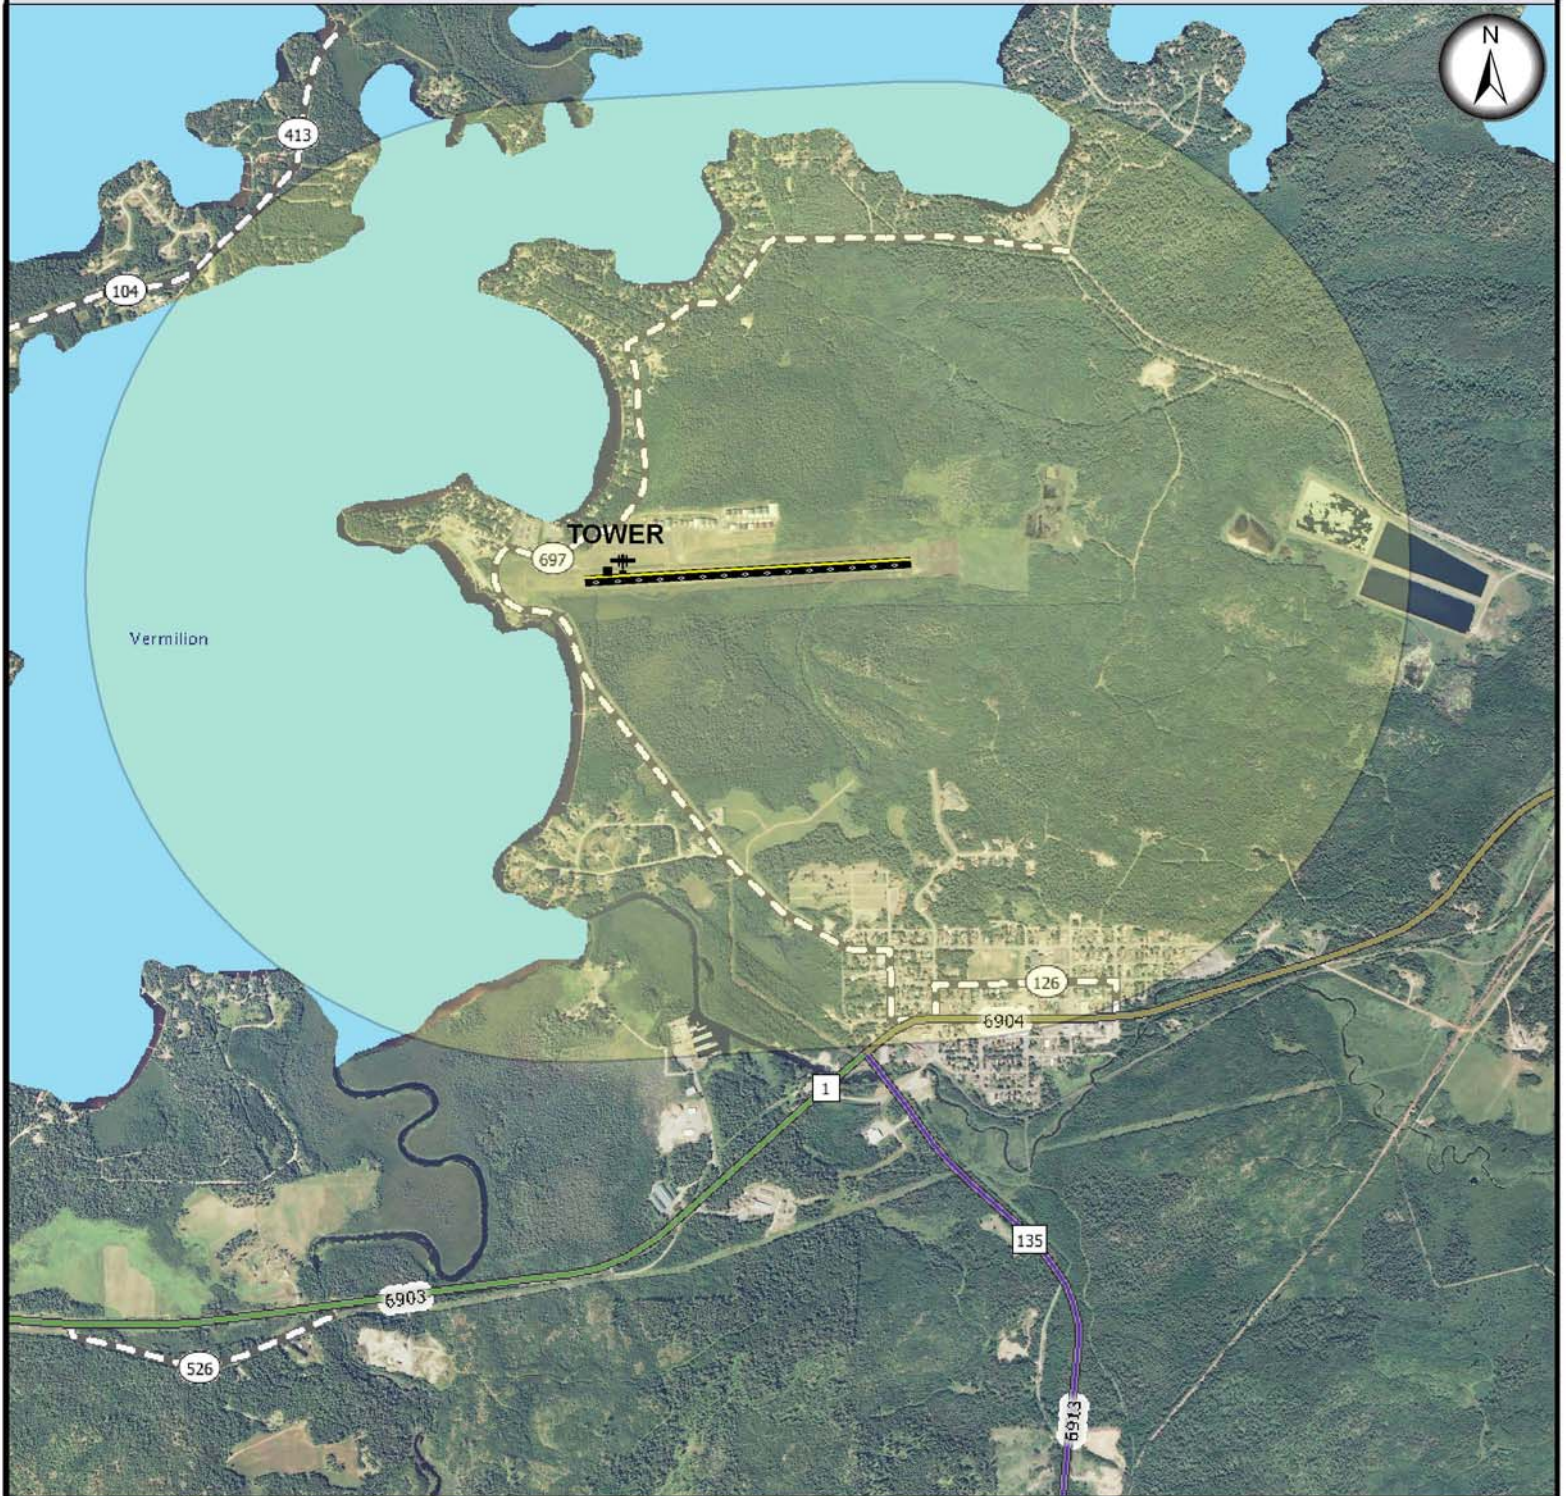

Tower Municipal Airport Project Coordination Area

Legend

	Project Coordination Area		MN Highway
	U.S. Interstate		County Highway
	U.S. Highway		Mn/DOT Control Section

Please contact Mn/DOT Aeronautics if a construction project is planned within the project coordination area.