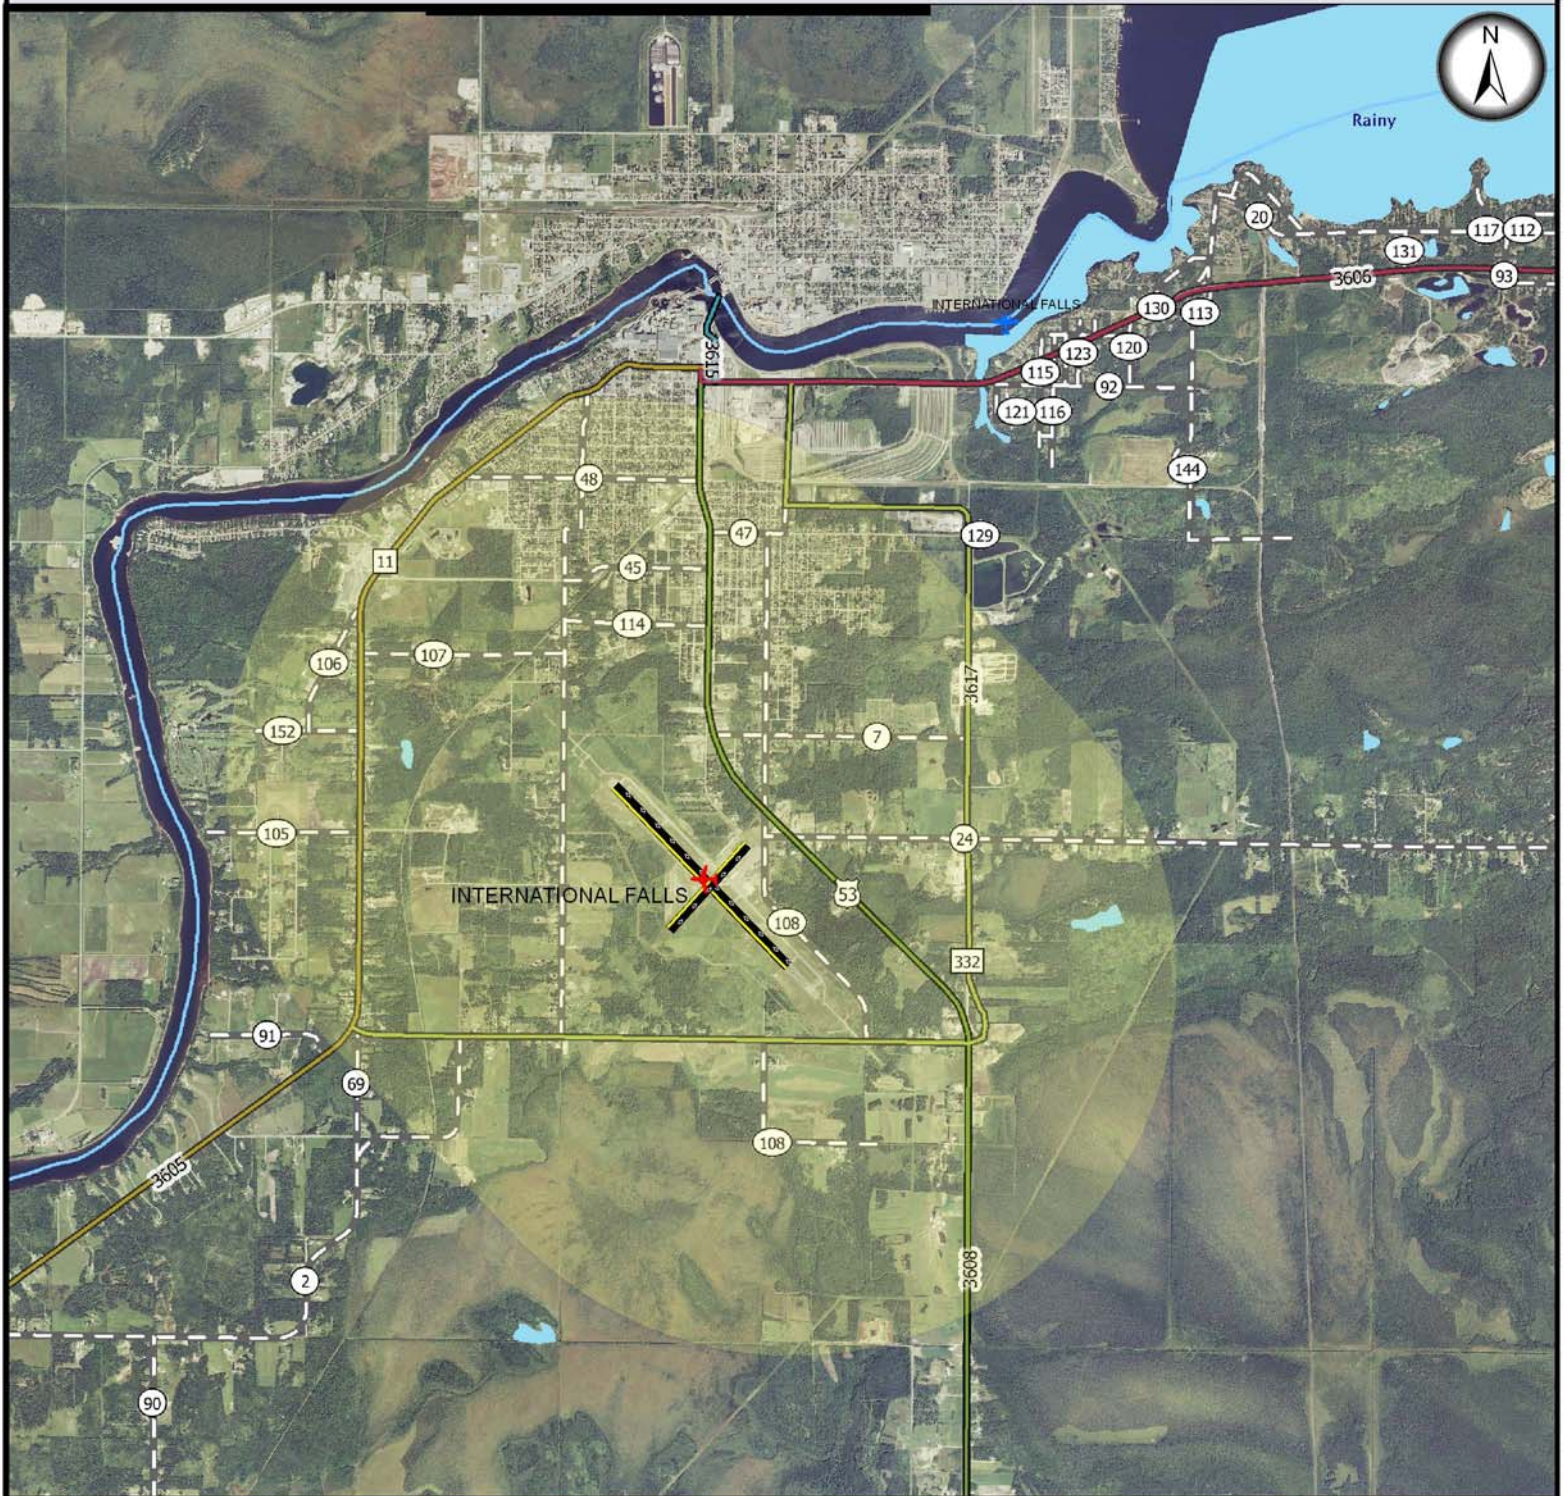

# Falls International Airport Project Coordination Area

### Legend

	Project Coordination Area		MN Highway
	U.S. Interstate		County Highway
	U.S. Highway		Mn/DOT Control Section

Please contact Mn/DOT Aeronautics if a construction project is planned within the project coordination area.