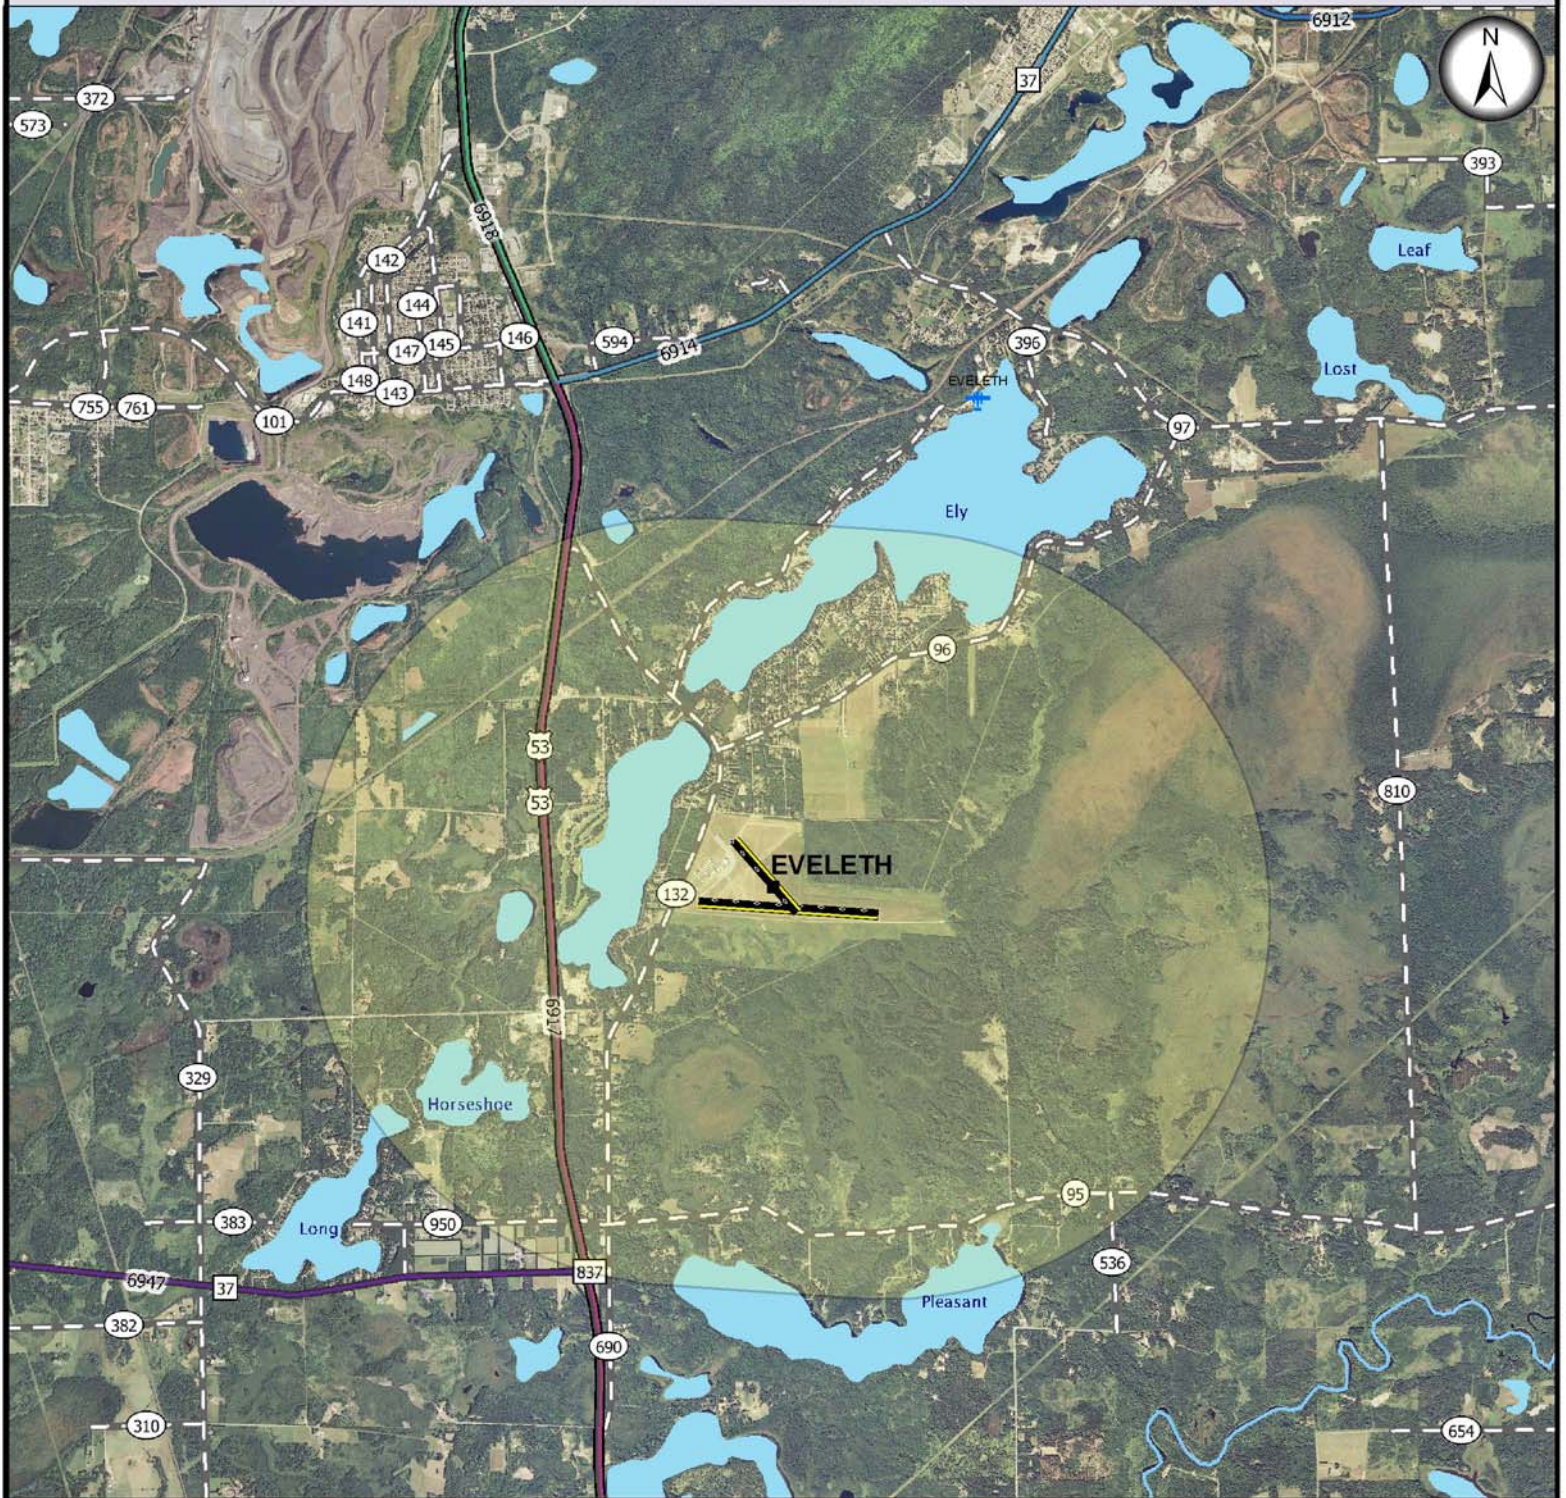

Eveleth-Virginia Municipal Airport Project Coordination Area

Legend

	Project Coordination Area		MN Highway
	U.S. Interstate		County Highway
	U.S. Highway		Mn/DOT Control Section

Please contact Mn/DOT Aeronautics if a construction project is planned within the project coordination area.