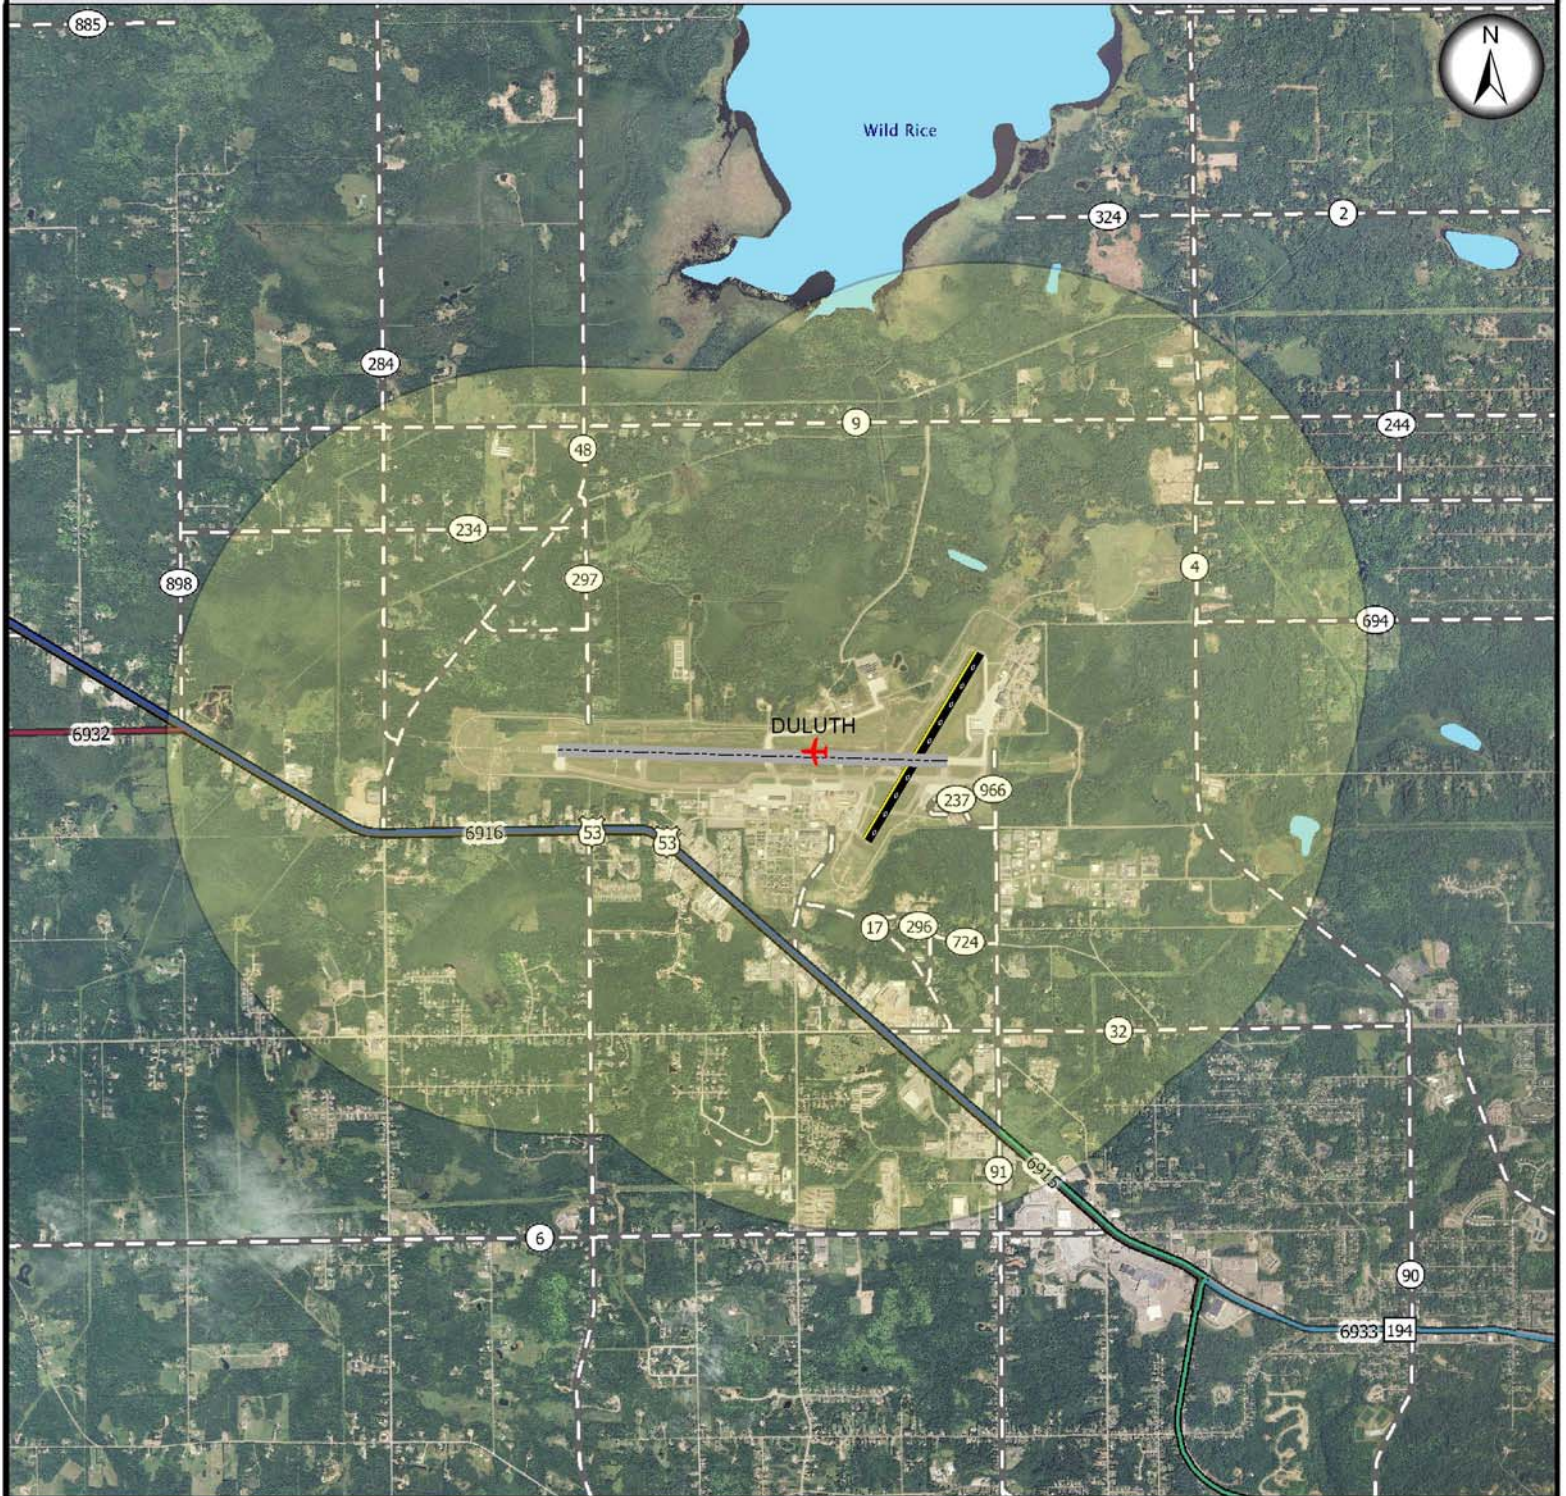

Duluth International Airport Project Coordination Area

Legend

	Project Coordination Area		MN Highway
	U.S. Interstate		County Highway
	U.S. Highway		Mn/DOT Control Section

Please contact Mn/DOT Aeronautics if a construction project is planned within the project coordination area.