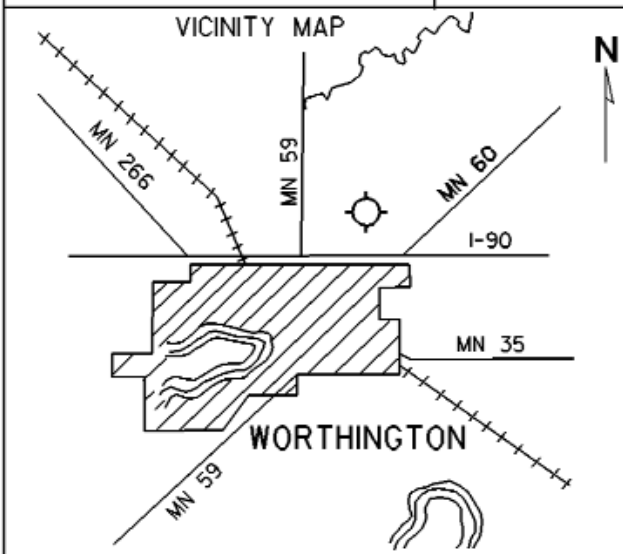

FIELD ELEV. 1574'

(OTG)

WORTHINGTON

SEC. CH: OMAHA NORTH
 LAT: 43° 39.3'
 LONG: 95° 34.8'
 COMM: CTAF: 122.8(L)
 AWOS: 110.6 VOR
 RCO FSS: 123.6R, 122.1R, 110.6T
 MPLS CTR: 132.05
 RNAV: (OTG 110.6) ON AIRPORT
 TPA: 2400' (826')
 APPROACH: ILS, GPS,
 VOR & NDB

VARIATION
 5° E

	RUNWAY 11 - 29			RUNWAY 17 - 35			
	CLICKS ON 122.8			CLICKS ON 122.8			
	3	5	7		3	5	7
LIGHTS	LOW	MED	HIGH	LIGHTS	LOW	MED	HIGH
PAPI	ON	ON	ON	VASI	ON	ON	ON
MALSR	LOW	MED	HIGH	REIL	OFF	OFF	ON
REIL (II)	OFF	OFF	ON				