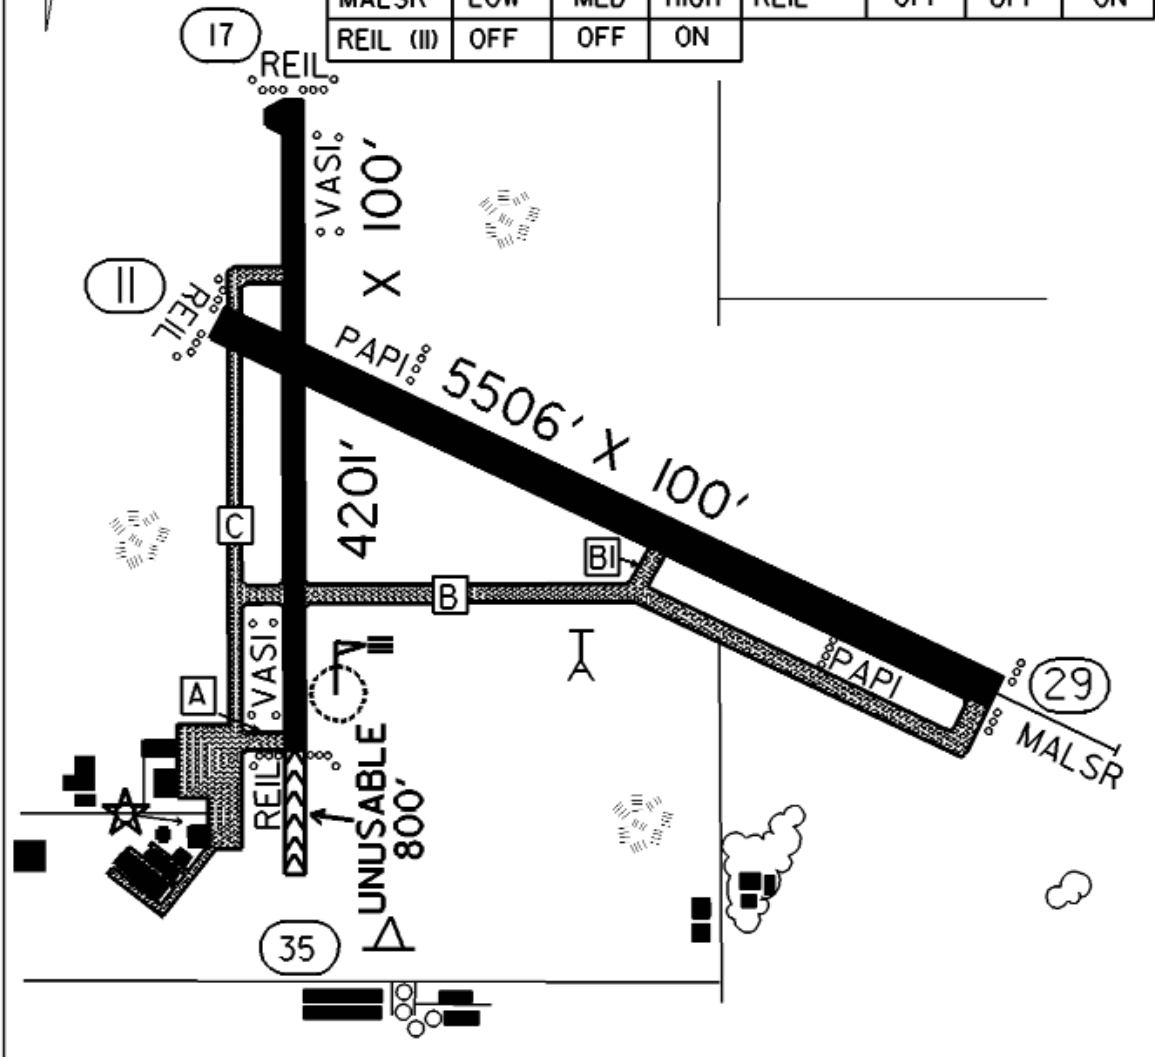

FIELD ELEV. 1574'

(OTG)

WORTHINGTON

SEC. CH: OMAHA NORTH
 LAT: 43° 39.3'
 LONG: 95° 34.8'
 COMM: CTAF: 122.8(L)
 AWOS: 110.6 VOR
 RCO FSS: 123.6R, 122.1R, 110.6T
 MPLS CTR: 132.05
 RNAV: (OTG 110.6) ON AIRPORT
 TPA: 2400' (826')
 APPROACH: ILS, GPS,
 VOR & NDB

VARIATION
 5° E

	RUNWAY 11 - 29			RUNWAY 17 - 35			
	CLICKS ON 122.8			CLICKS ON 122.8			
	3	5	7		3	5	7
LIGHTS	LOW	MED	HIGH	LIGHTS	LOW	MED	HIGH
PAPI	ON	ON	ON	VASI	ON	ON	ON
MALSR	LOW	MED	HIGH	REIL	OFF	OFF	ON
REIL (II)	OFF	OFF	ON				