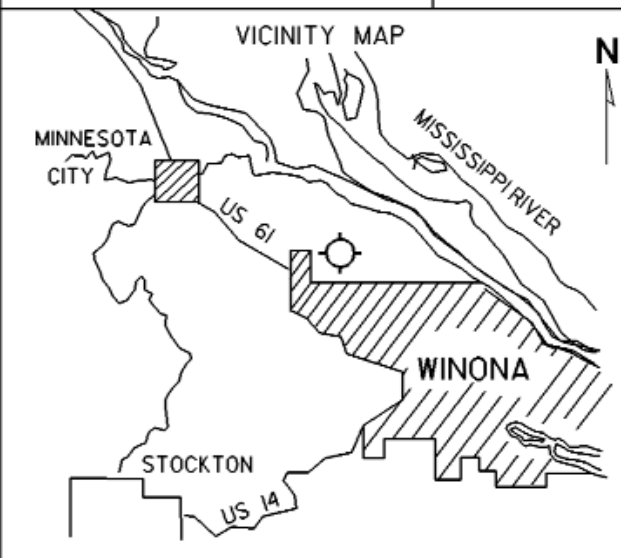

FIELD ELEV. 656'

(ONA)

WINONA

SEC. CH: GREEN BAY (S)
 LAT: 44° 04.6'
 LONG: 91° 42.5'
 COMM: CTAF: 122.8(L)
 AWOS: III.4 VOR
 RCO FSS: 122.15
 MPLS CTR: 128.6
 RNAV: (ONA III.4) AT FIELD
 TPA: 1656' (1000')
 RWY 30 & 35 RGT TFC
 APPROACH: VOR, RNAV, GPS