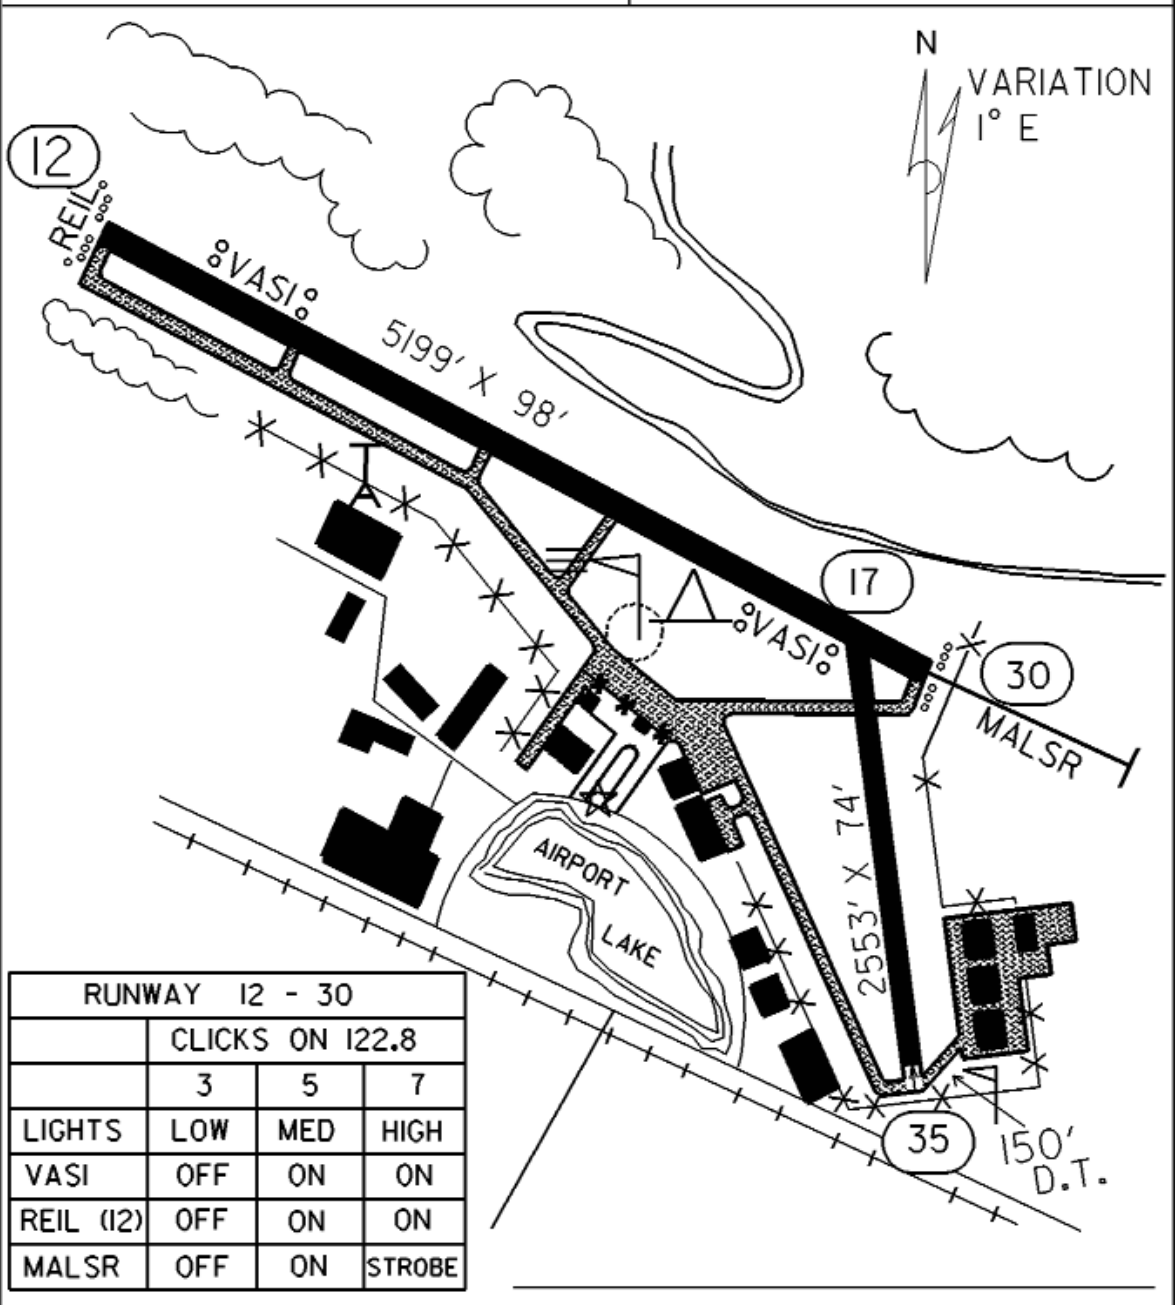

FIELD ELEV. 656'

(ONA)

WINONA

SEC. CH: GREEN BAY (S)
 LAT: 44° 04.6'
 LONG: 91° 42.5'
 COMM: CTAF: 122.8(L)
 AWOS: III.4 VOR
 RCO FSS: 122.15
 MPLS CTR: 128.6
 RNAV: (ONA III.4) AT FIELD
 TPA: 1656' (1000')
 RWY 30 & 35 RGT TFC
 APPROACH: VOR, RNAV, GPS