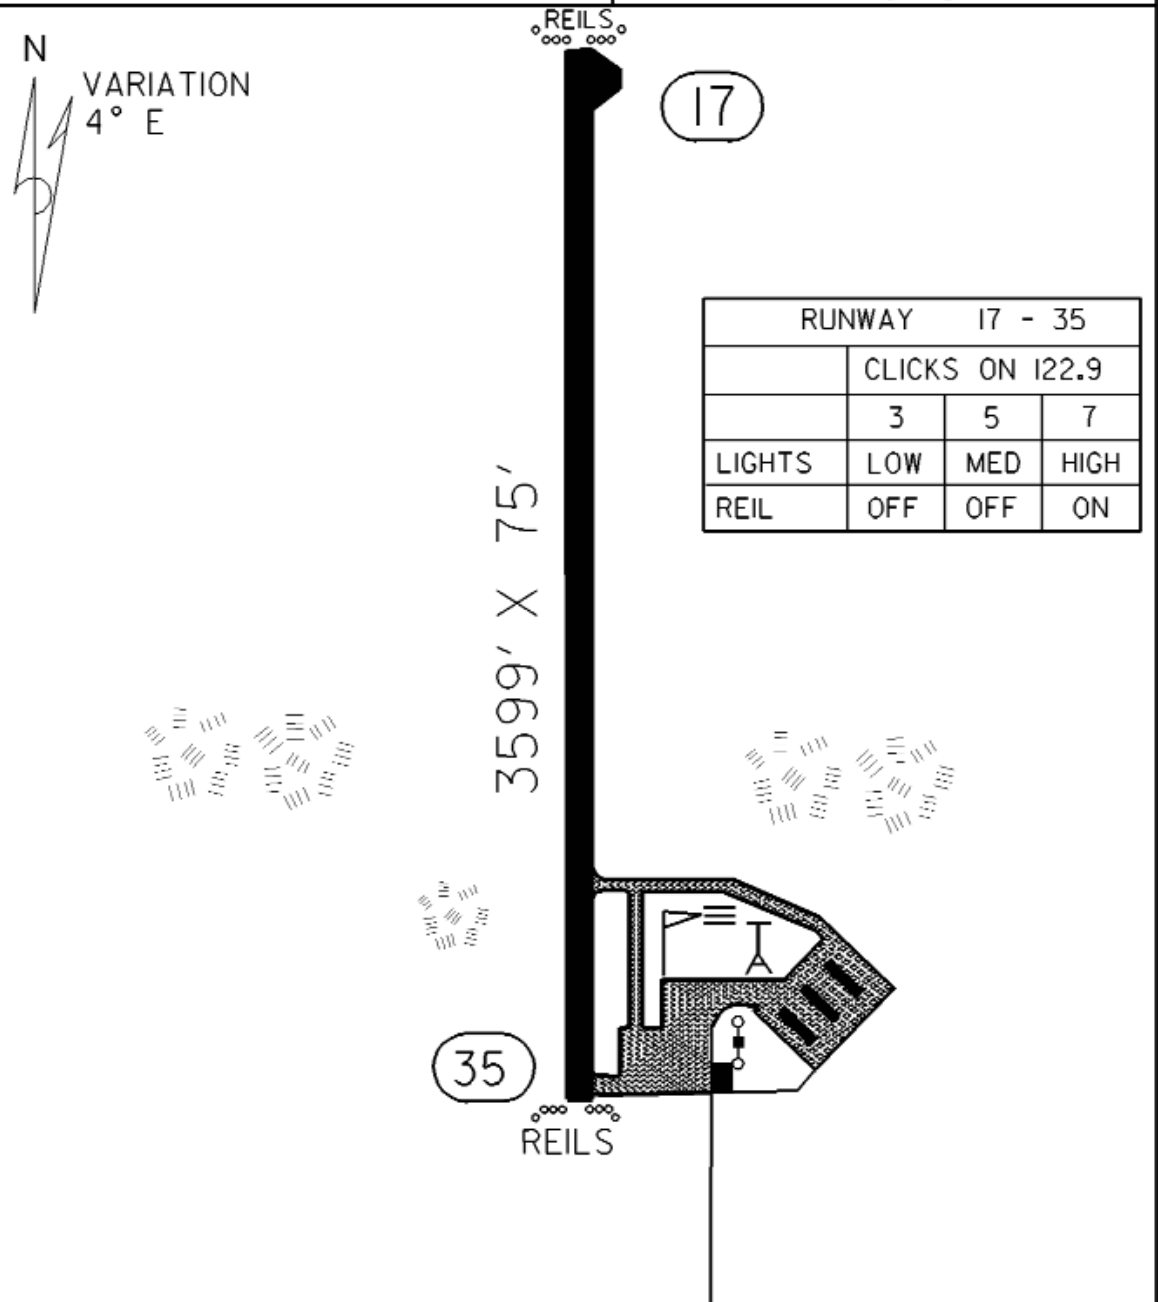

FIELD ELEV. 1410'

(MWM)

WINDOM

SEC. CH: OMAHA NORTH
 LAT: 43° 54.8'
 LONG: 95° 06.6'

COMM:
 CTAF: 122.9 (L)
 AWOS: 118.525 VHF
 MPLS CTR: 127.1
 RNAV: (RWF 113.3) R172 D33.2
 NDB: (MWM) 203
 TPA: 2210' (800')
 APPROACH: NDB, RNAV, GPS