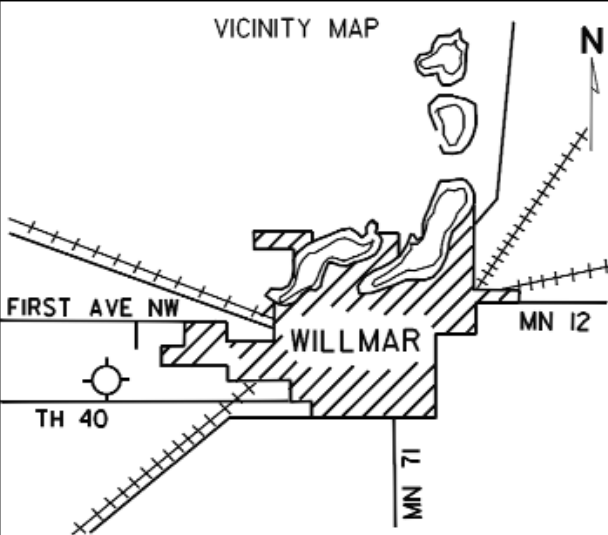

FIELD ELEV. 1126'

(BDH)

WILLMAR

SEC. CH: TWIN CITIES (S)  
 LAT: 45° 07.0'  
 LONG: 95° 07.8'  
 COMM: CTAF: 122.8(L)  
 AWOS: 113.7 VOR  
 MPLS CTR: 125.5  
 TPA: 2100' (970')  
 APPROACH: ILS, VOR,  
 GPS, RNAV