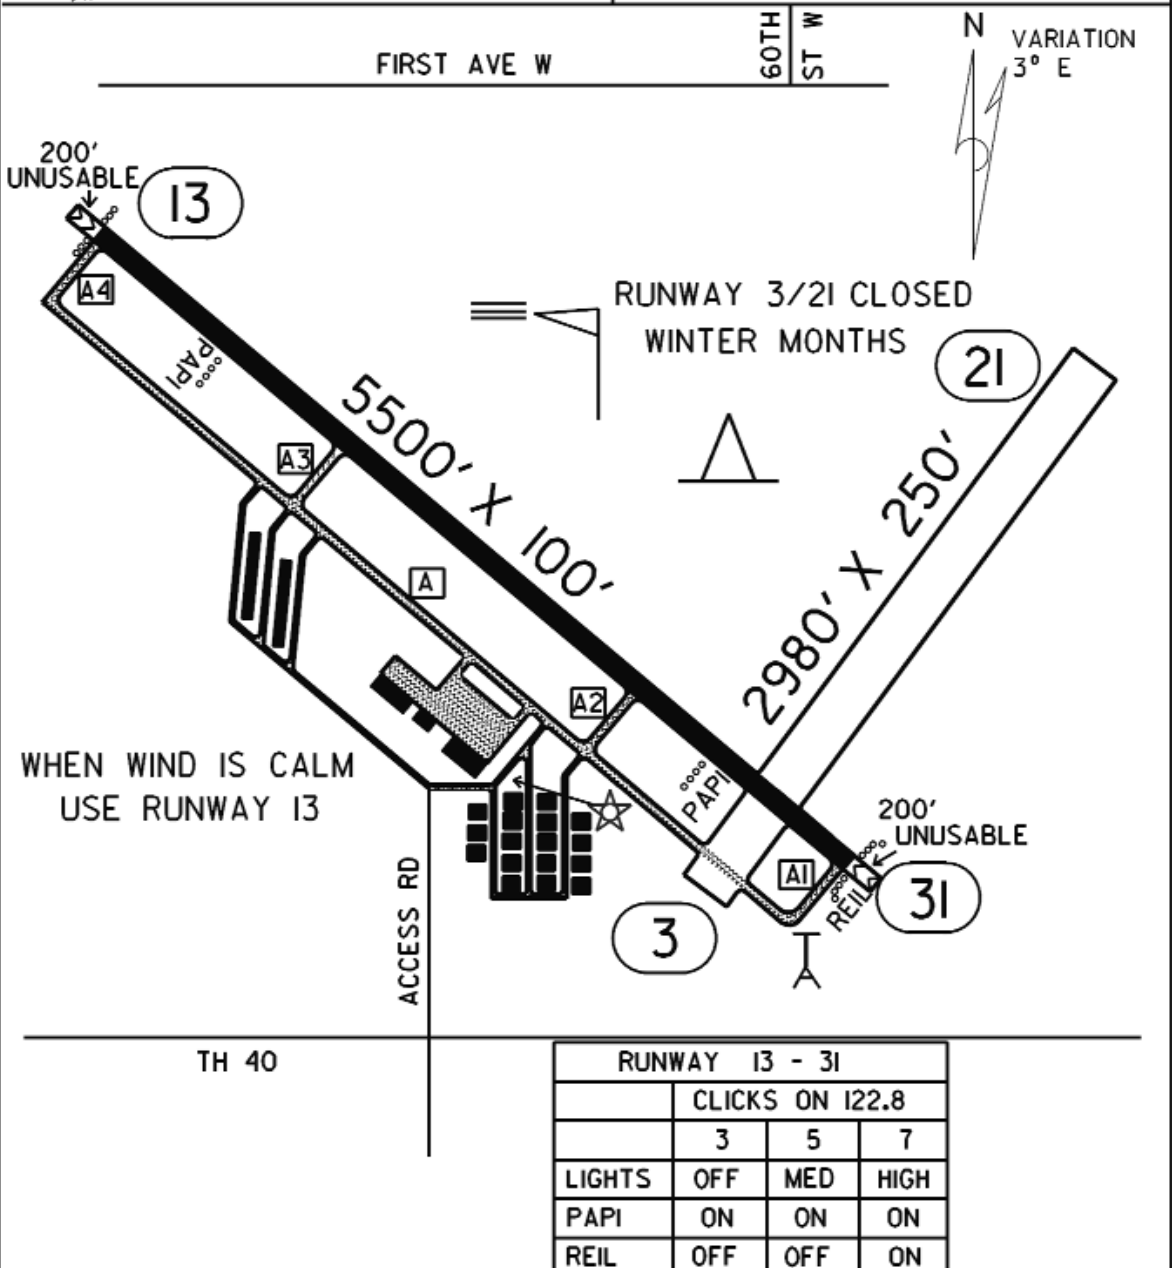

FIELD ELEV. 1126'

(BDH)

WILLMAR

SEC. CH: TWIN CITIES (S)  
 LAT: 45° 07.0'  
 LONG: 95° 07.8'  
 COMM: CTAF: 122.8(L)  
 AWOS: 113.7 VOR  
 MPLS CTR: 125.5  
 TPA: 2100' (970')  
 APPROACH: ILS, VOR,  
 GPS, RNAV

RUNWAY 13 - 31			
	CLICKS ON 122.8		
	3	5	7
LIGHTS	OFF	MED	HIGH
PAPI	ON	ON	ON
REIL	OFF	OFF	ON

WILLMAR MUNICIPAL AIRPORT  
 JOHN L. RICE FIELD

WILLMAR