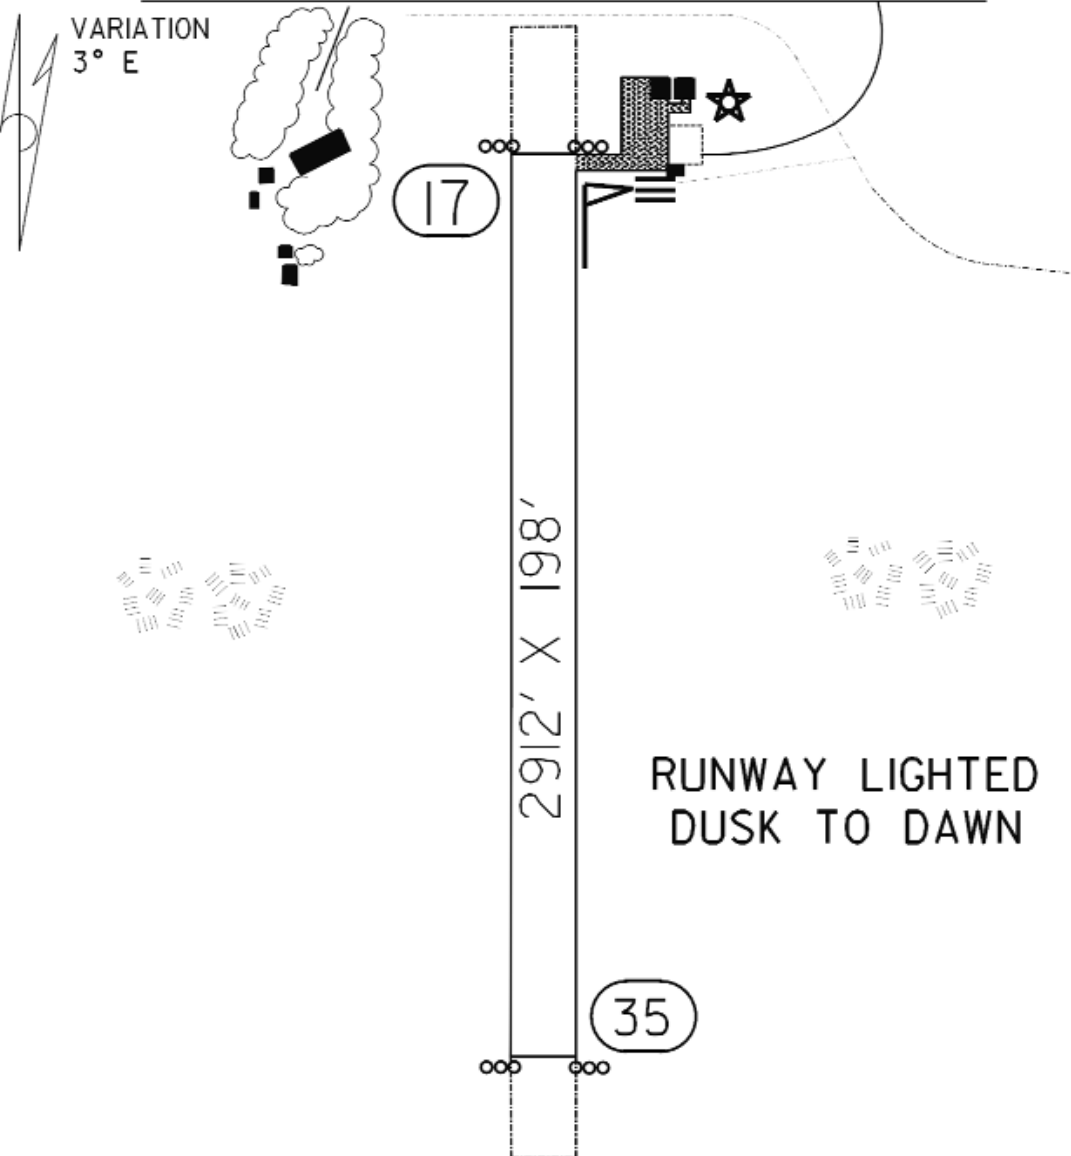

LONG: 93° 47.0'

COMM: CTAF: 122.9

MPLS CTR: 127.75

TPA: 2019' (900')

N

VARIATION 3° E

MN 109

WELLS MUNICIPAL AIRPORT