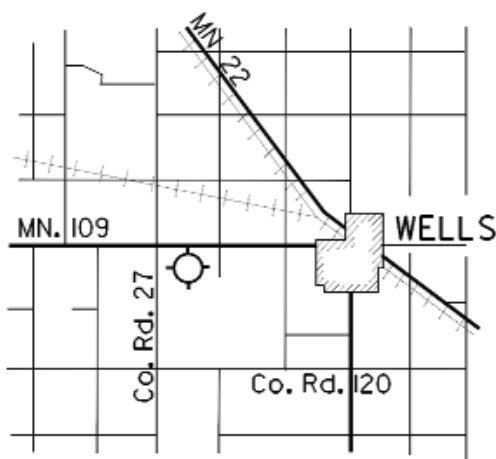

**Lodging:** Well's Travel Inn - 507-553-5211 - 2½ miles

**Airport Events:** Fly-In Breakfast - July

**Underwing Camp:** Yes

**Campgrounds:** County Park - 8 miles  
Phil's Park - 8 miles

**Local Attractions:** Golf course located by Thompson Park - Holes: 9  
Swimming pool  
Theater (open on weekends)  
2 parks & playgrounds

**Comments:** Camping available to pilots & passengers only

FIELD ELEV. 1119'

(68Y)

WELLS

VICINITY MAP

N

SEC. CH: OMAHA NORTH

LAT: 43° 44.0'