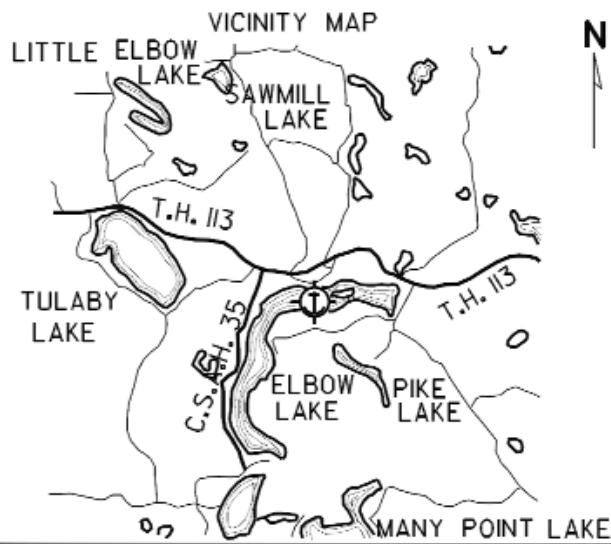

Waubun - M49

www.jollyfisherman.com

Airport Manager: Anne Buelow - 218-734-2262 - ann_buelow@msn.com
Contact Person: Anne Buelow - 218-734-2262 - ann_buelow@msn.com
AWOS/ASOS: No
MnWAS Loc/Hrs: NA
Attended: May-Oct/All/Daylight, Nov-Apr/Unattended
Fuel: None
After Hrs Service: None
FBO(s): None
Businesses: None
Ground Transport: None
Food Service: Microwave food
Frozen pizza
Dining: 10 miles
Lodging: 15 cabins at seaplane base
Airport Events: None reported
Underwing Camp: No
Campgrounds: Across the lake
Local Attractions: Golf course - 30 miles
Big Elbow Lake
Comments: None

WATER ELEV. 1499'

(M49)

WAUBUN

SEC. CH: TWIN CITIES (N)
 LAT: 47° 08.6'
 LONG: 95° 31.7'
 COMM: CTAF: 122.9
 FSS: 122.IR 110.6T 122.5
 TPA: 2300' (801')

N

VARIATION
4° E

JOLLY FISHERMAN SEAPLANE BASE

WAUBUN