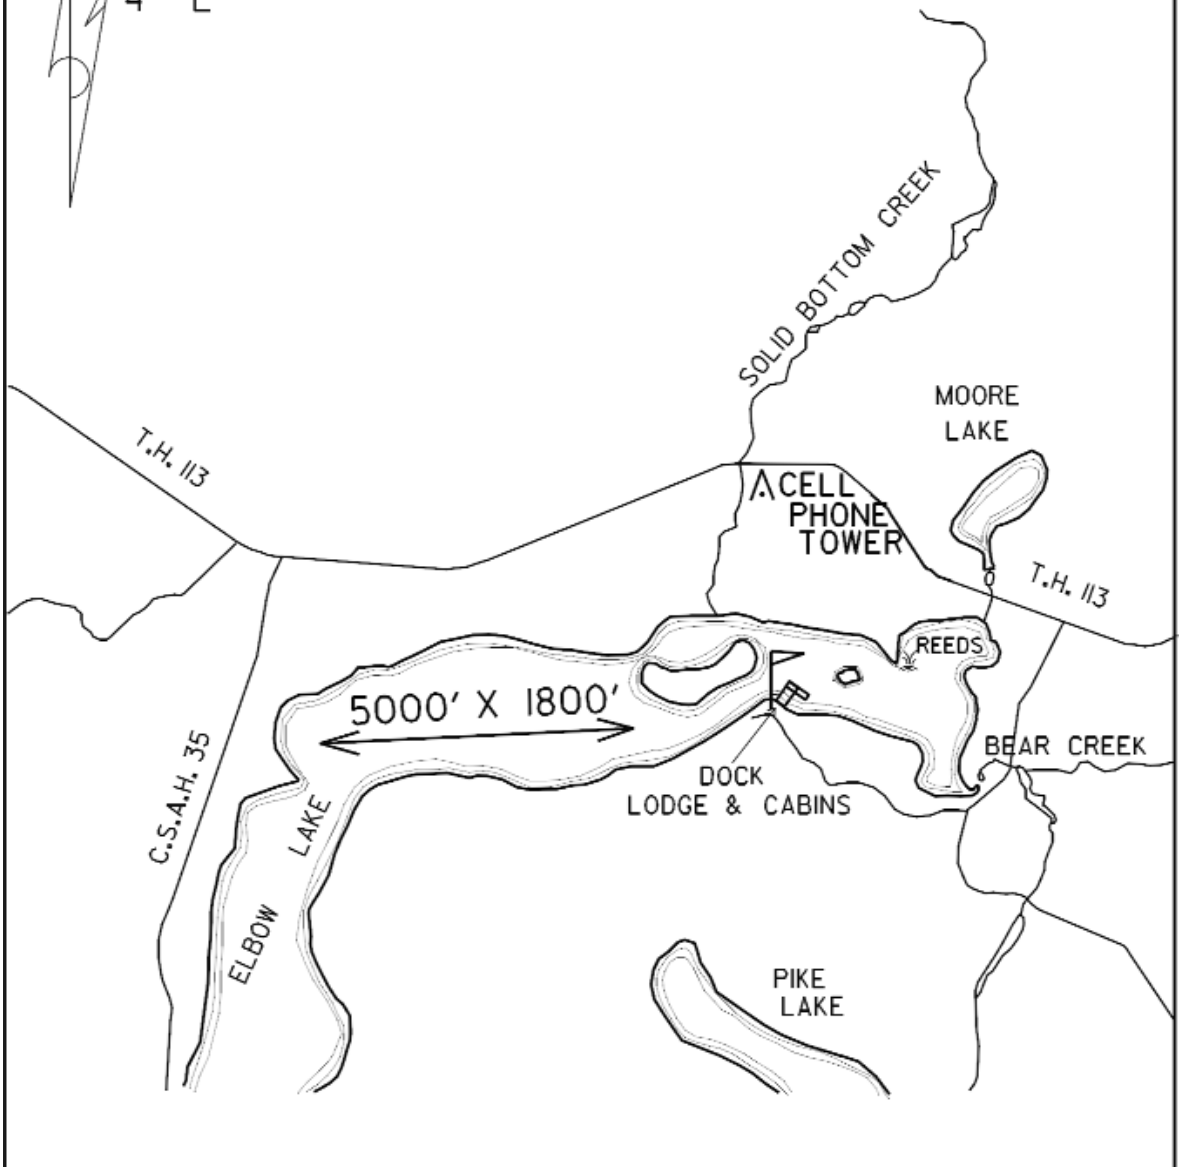

Waubun - M49

www.jollyfisherman.com

Airport Manager: Anne Buelow - 218-734-2262 - ann_buelow@msn.com
Contact Person: Anne Buelow - 218-734-2262 - ann_buelow@msn.com
AWOS/ASOS: No
MnWAS Loc/Hrs: NA
Attended: May-Oct/All/Daylight, Nov-Apr/Unattended
Fuel: None
After Hrs Service: None
FBO(s): None
Businesses: None
Ground Transport: None
Food Service: Microwave food
Frozen pizza
Dining: 10 miles
Lodging: 15 cabins at seaplane base
Airport Events: None reported
Underwing Camp: No
Campgrounds: Across the lake
Local Attractions: Golf course - 30 miles
Big Elbow Lake
Comments: None

WATER ELEV. 1499'

(M49)

WAUBUN

SEC. CH: TWIN CITIES (N)
 LAT: 47° 08.6'
 LONG: 95° 31.7'
 COMM: CTAF: 122.9
 FSS: 122.IR 110.6T 122.5
 TPA: 2300' (801')

N

VARIATION
4° E

JOLLY FISHERMAN SEAPLANE BASE

WAUBUN