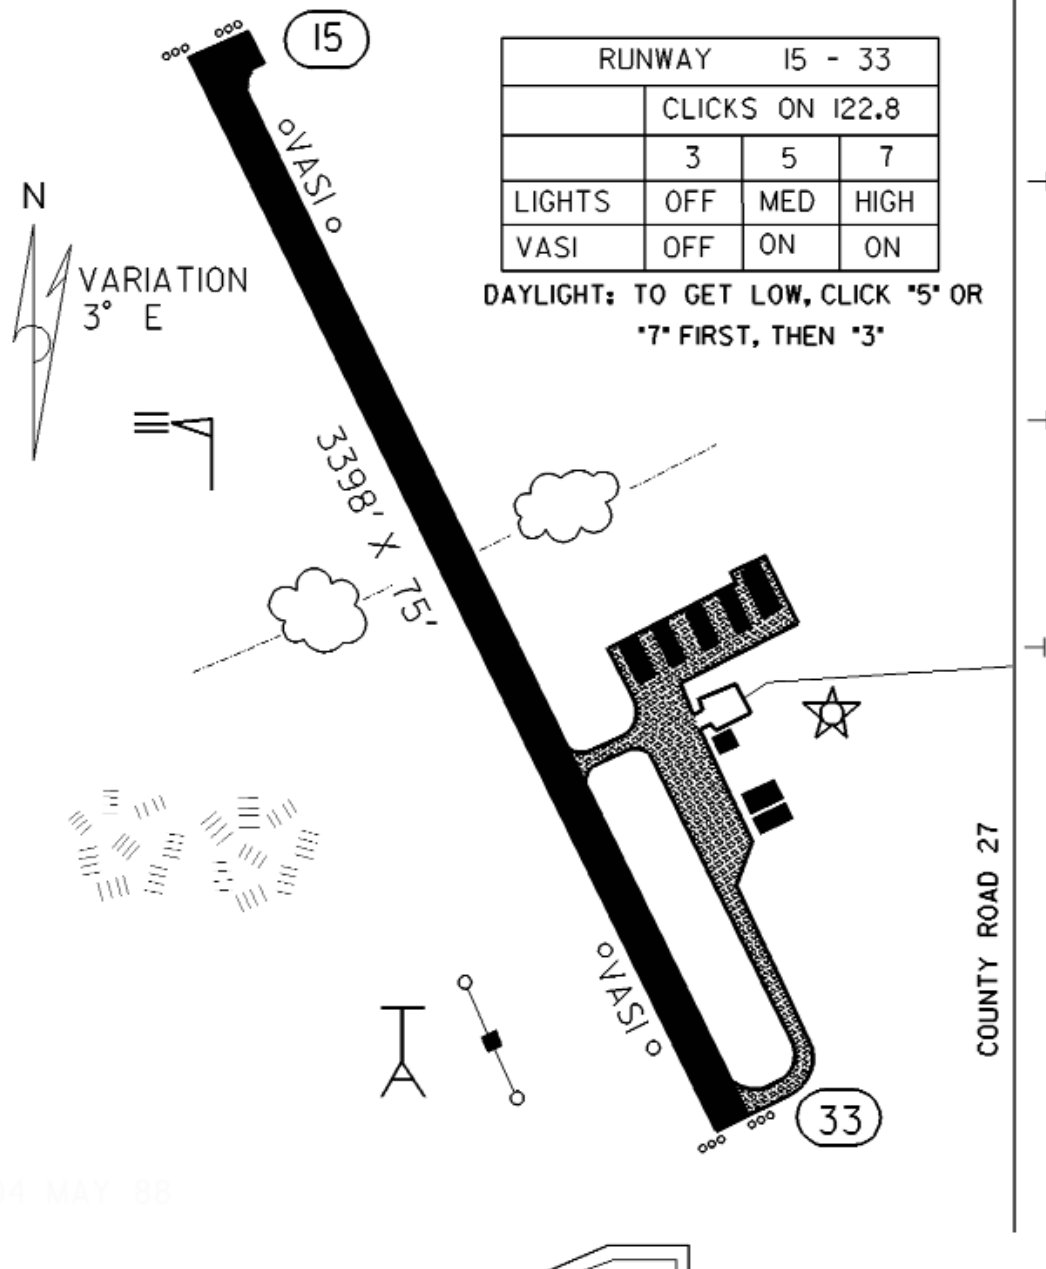

(ACQ)

WASECA

VICINITY MAP

N

SEC. CH: OMAHA NORTH

LAT: 44°04.4'

LONG: 93°33.2'

COMM: CTAF: 122.8(L)

AWOS: 371NDB

MPLS CTR: 135.0

RNAV: (FOW III.2) R223 DII.1

NDB: (ACQ) 371

TPA: 1920' (794')

APPROACH: GPS, NDB & VOR

WASECA MUNICIPAL AIRPORT

WASECA