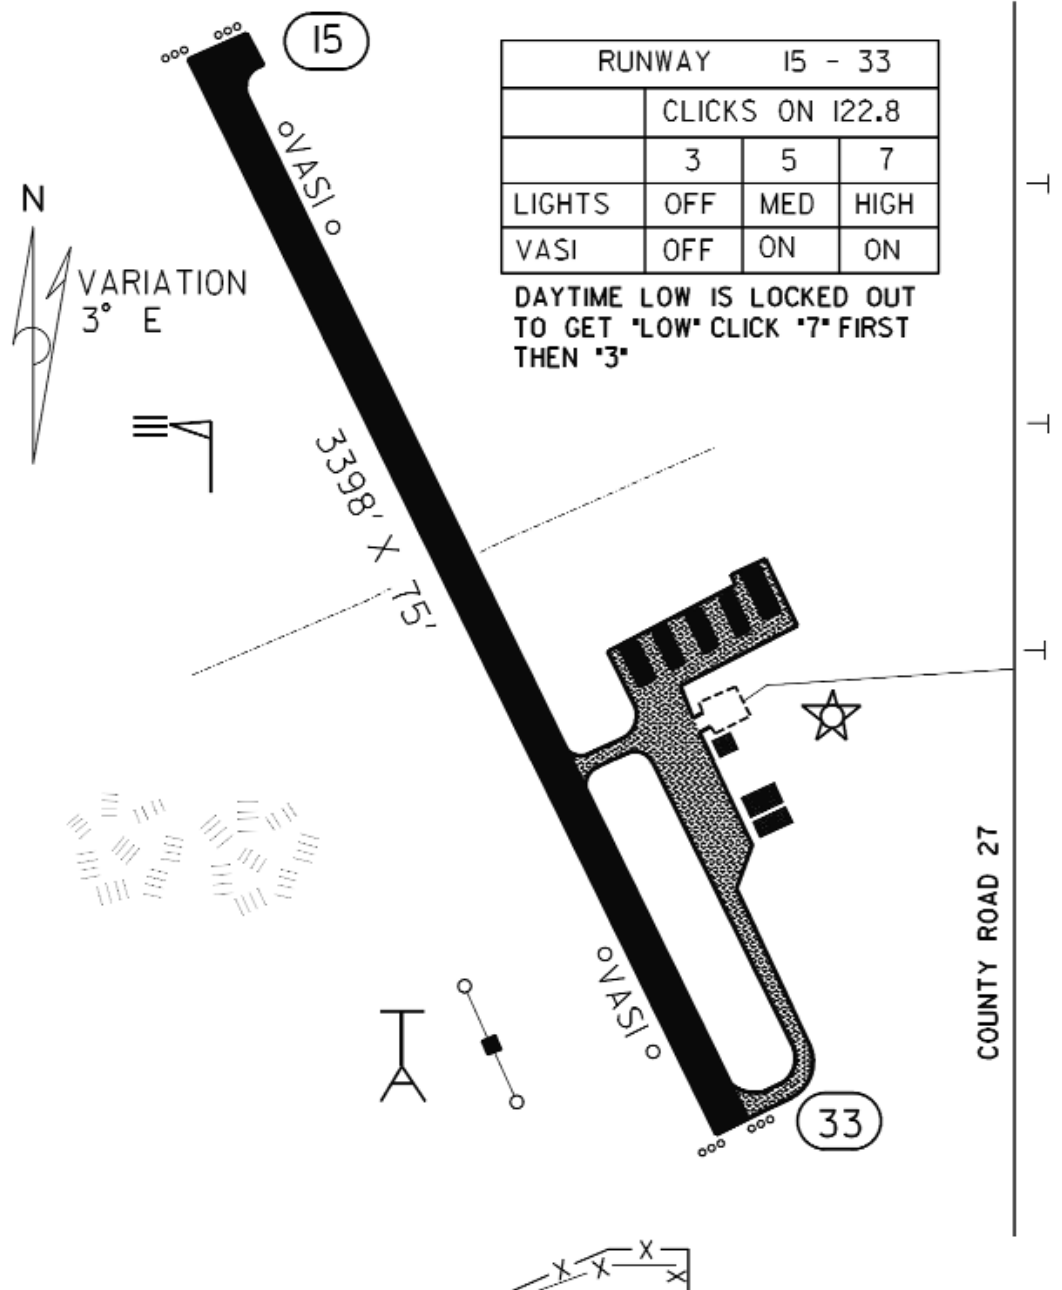

**Comments:** Aerobatic activity in vicinity of airport  
Parachuting activity

FIELD ELEV. 1126'

(ACQ)

WASECA

VICINITY MAP

SEC. CH: OMAHA NORTH  
 LAT: 44°04.4'  
 LONG: 93°33.2'  
 COMM: CTAF: 122.8(L)  
 AWOS: 118.425 VHF  
 MPLS CTR: 135.0  
 NDB: (ACQ) 371  
 TPA: 1920' (794')  
 APPROACH: GPS,  
 RNAV & VOR