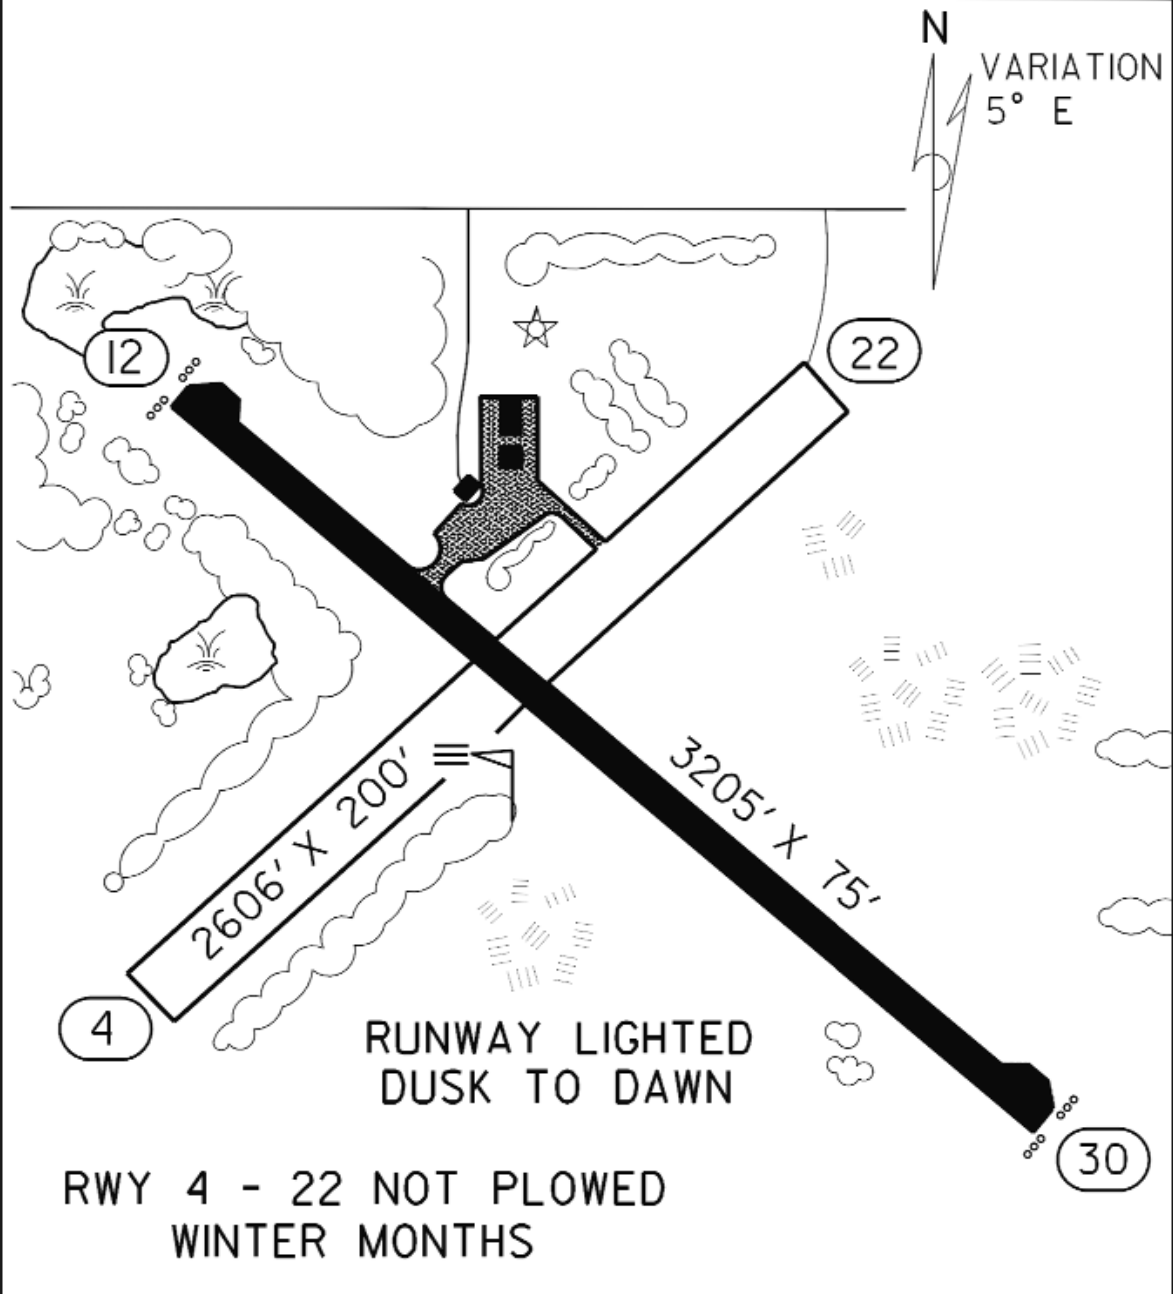

SEC. CH: TWIN CITIES (N)
LAT: 48° 11.5'
LONG: 96° 42.7'
COMM: CTAF: 122.8
GRAND FORKS APP: 118.1
TPA: 1686' (800')
APPROACH: RNAV
GPS

N

VARIATION 5° E