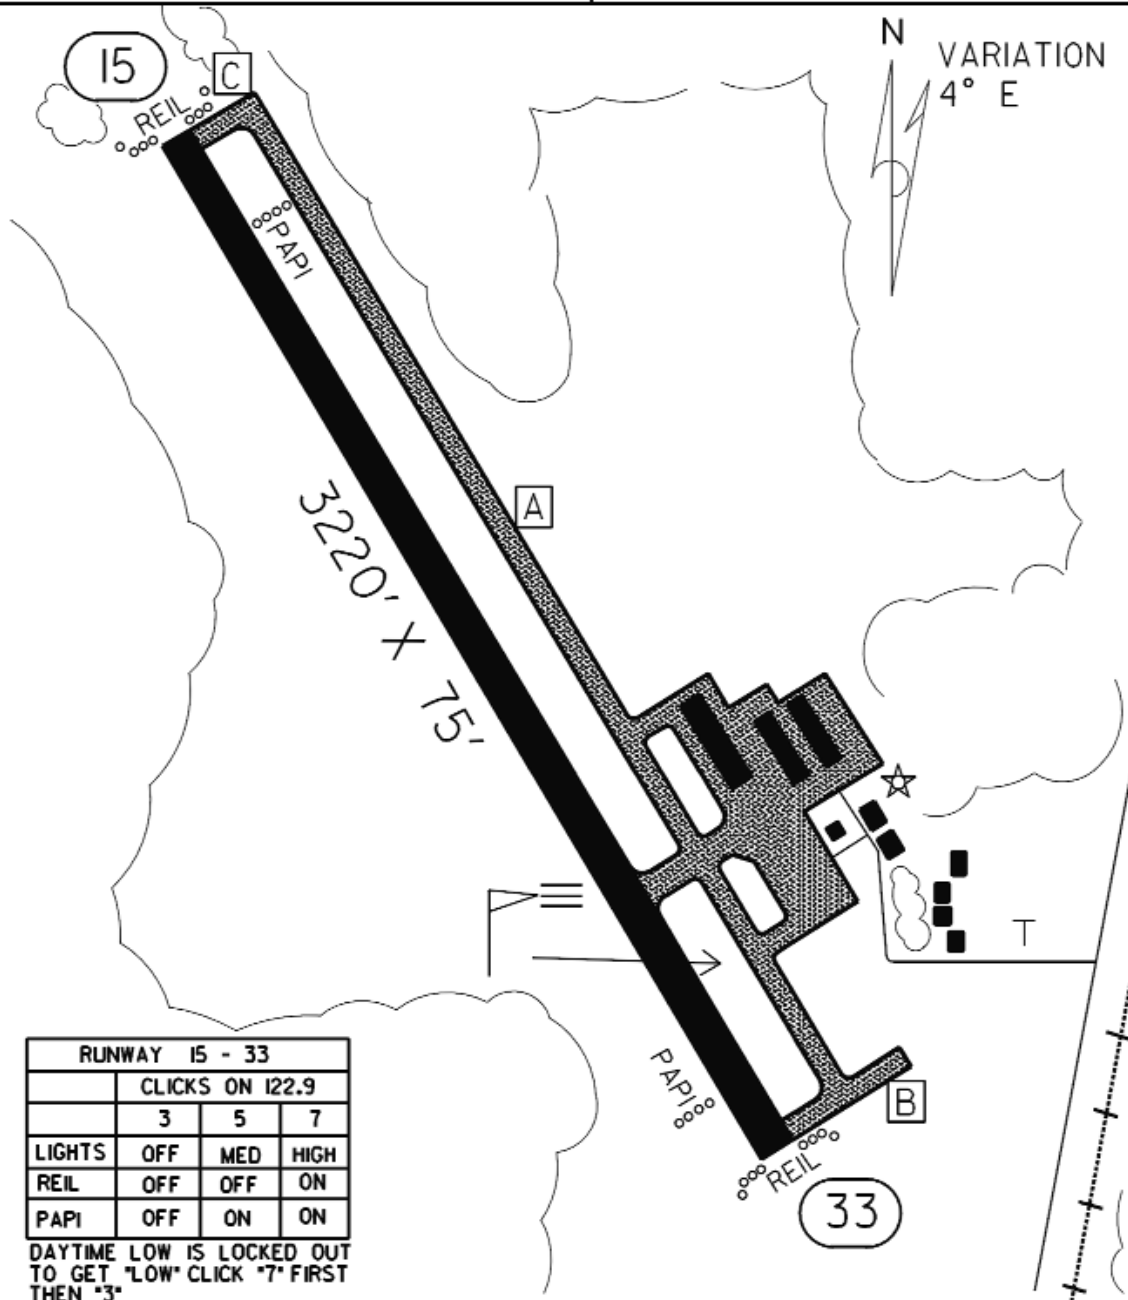

Lodging: AmericInn Motel - 800-634-3444 - 4 miles
Country Inn Suites - 800-456-4000 - 6 miles
Chase Hotel On The Lake - 218-547-7777 - 5 miles

Airport Events: None reported

Underwing Camp: No

Campgrounds: Wedge Wood
Shores of Leech Lake
U.S. Forest Service

Local Attractions: Wedge Wood Golf Course
Tianna Country Club & Golf Course - Holes: 18
Trap Range adjacent to airport
Shingobee Connection Trail - Bike trail across from
airport

Comments: None

FIELD ELEV. 1364'

(Y49)

WALKER

VICINITY MAP

SEC. CH: TWIN CITIES (N)
 LAT: 47° 09.6'
 LONG: 94° 38.7'
 COMM: CTAF: 122.9(L)
 MPLS CTR: 118.05
 TPA: 2364' (1000')

RUNWAY 15 - 33			
CLICKS ON 122.9			
	3	5	7
LIGHTS	OFF	MED	HIGH
REIL	OFF	OFF	ON
PAPI	OFF	ON	ON