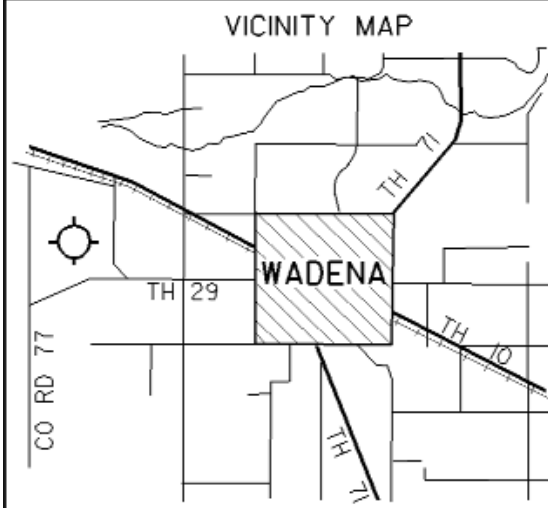

Wadena - ADC

- Airport Manager:** Stanley Weitemier - 218-631-1196
swcrosby@arvig.net
- Contact Person:** Bradley Swenson - 218-631-7775
wadenacity@arvig.net
- Chamber of Com:** 218-632-7704 - www.wadena.org
- Aero Cht Coord:** 8-E
- AWOS/ASOS:** 218-631-7774 - VHF 128.325
- MnWAS Loc/Hrs:** Arrival/Departure Building - 24 hours/keypad
- Attended:** All/Mon-Fri/0800-1700
- Fuel:** Mogas, 100LL
- Self Service Fuel:** Visa, Mastercard, Discover
- After Hrs Service:** 218-820-2427
- FBO(s):** Wadena Aviation, Inc. - 218-631-1196 - 122.8 -
swcrosby@arvig.net
- Ground Transport:** Friendly Rider - 218-631-5730 or 888-773-5500
Courtesy Car
- Food Service:** None
- Dining:** Numerous restaurants
- Lodging:** Brookside Motel - 218-631-2930 - 8 miles
Jensen's Terry Motel - 218-631-1956 - 8 miles
AmericInn Motel - 218-631-1580 - 7 miles
Wadena Inn - 218-631-3725 - 6 miles
- Airport Events:** Fly-In/Drive-In - August
- Underwing Camp:** No
- Campgrounds:** Sunny Brook Park - 7½ miles East
- Golf Courses:** Whitetail Run Golf Course - 218-631-7778 - 11 miles
- Local Attractions:** Sunny Brook Park - 7½ miles East
Black Groves City Park - 1 mile
- Comments:** Additional servicing phone number - 218-631-1196
Free tiedowns, free 24-hour service, office open during business hours - Mon-Fri

FIELD ELEV. 1369'

(ADC)

WADENA

SEC. CH: TWIN CITIES (S)

LAT: 46° 27.0'

LONG: 95° 12.7'

COMM: CTAF: 122.8 (L)

AWOS: 128.325 VHF