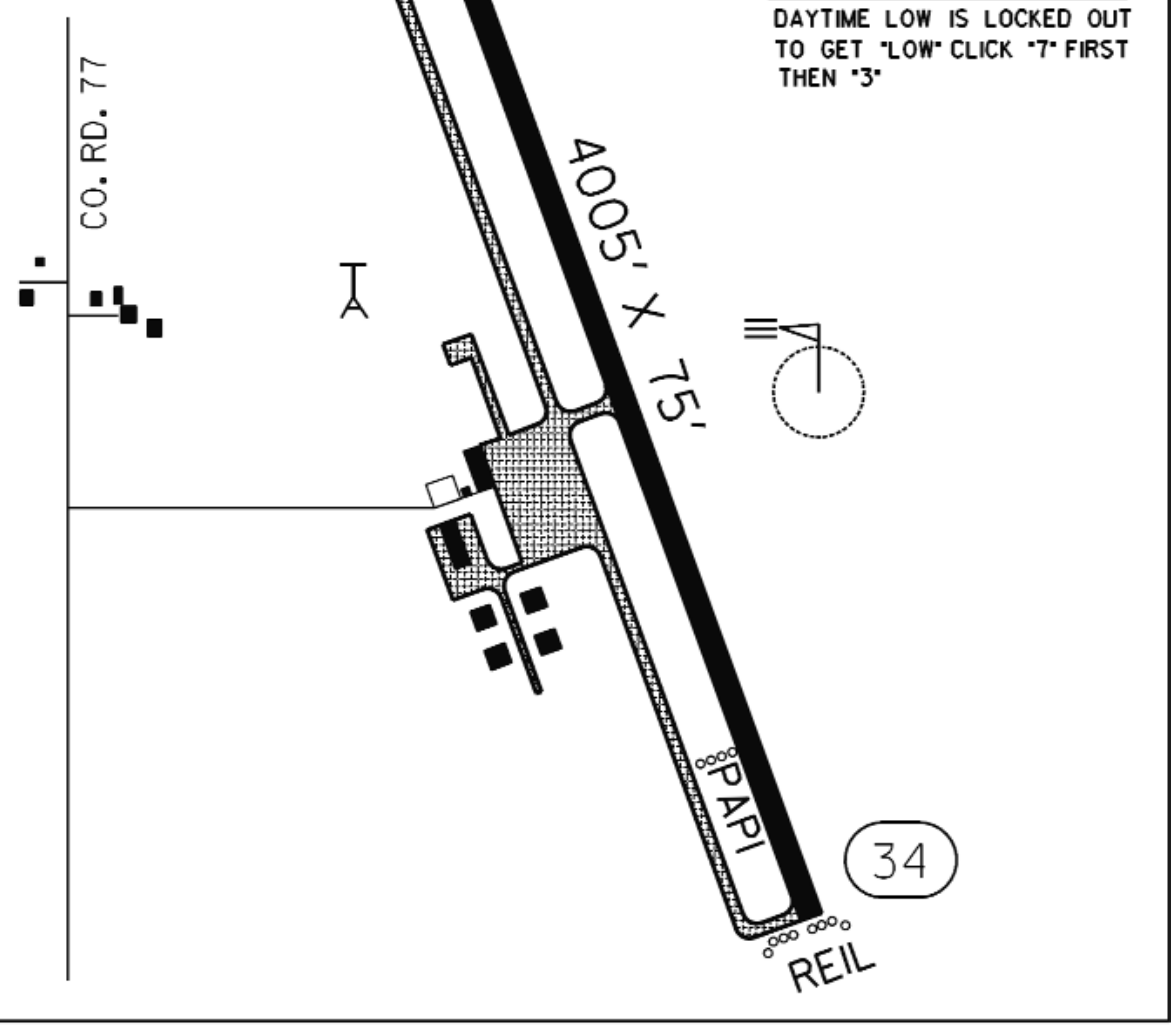

FIELD ELEV. 1369'

(ADC)

WADENA

SEC. CH: TWIN CITIES (S)
 LAT: 46° 27.0'
 LONG: 95° 12.7'
 COMM: CTAF: 122.8 (L)
 AWOS: 128.325 VHF
 MPLS CTR: 126.1
 GCO: 121.725
 TPA: 2370' (1000')
 APPROACH: RNAV
 GPS

VARIATION 3° E

RUNWAY 16 - 34			
	CLICKS ON 122.8		
	3	5	7
LIGHTS	OFF	MED	HIGH
PAPI	OFF	ON	ON
REIL	OFF	OFF	ON
WINDCONE	OFF	ON	ON

DAYTIME LOW IS LOCKED OUT TO GET 'LOW' CLICK '7' FIRST THEN '3'

WADENA MUNICIPAL AIRPORT