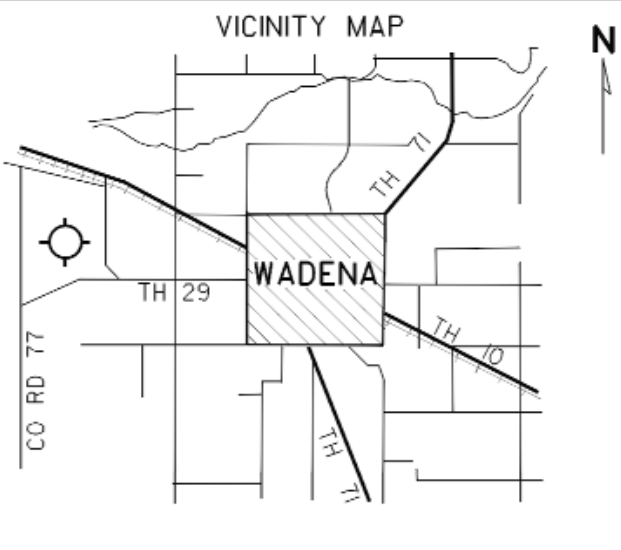

Wadena - ADC

www.wadena.org

- Airport Manager:** Tim Fowler - 218-631-7775 -
tfowler@arvig.net
- Contact Person:** Bradley Swenson - 218-631-7707
wadenacity@arvig.net
- AWOS/ASOS:** 218-631-7774 - VHF 128.325
- MnWAS Loc/Hrs:** Arrival/Departure Building - 24 hours/keypad
- Attended:** Unattended
- Fuel:** 100LL - available 24 hours with credit card
- After Hrs Service:** 218-820-2427
- FBO(s):** None
- Businesses:** Janson Flying Service, Inc. - 218-631-9049 - 122.8 -
darreljansonflyingservice@hotmail.com -
- Ground Transport:** Friendly Rider - 218-631-5730 or 888-773-5500
Courtesy car
- Food Service:** None
- Dining:** Numerous restaurants
- Lodging:** Brookside Motel - 218-631-2930 - 8 miles
Terry Motel - 218-631-1956 - 8 miles
AmericInn Motel - 218-631-1580 - 7 miles
Eastwood Inn of Wadena - 218-632-4000 - 5 miles
- Airport Events:** Fly-In/Drive-In - June
- Underwing Camp:** No
- Campgrounds:** Sunny Brook Park - 7½ miles East
- Local Attractions:** Whitetail Run Golf Course - 218-631-7778 - 11 miles
Sunny Brook Park - 7½ miles East
Black Groves City Park - 1 mile
- Comments:** Airport contact phone - 218-631-7707
Additional servicing phone number - 218-631-7705
(Public Works Dept)
Free tiedowns

FIELD ELEV. 1369'

(ADC)

WADENA

SEC. CH: TWIN CITIES (S)
 LAT: 46° 27.0'
 LONG: 95° 12.7'
 COMM: CTAF: 122.8 (L)
 AWOS: 128.325 VHF
 MPLS CTR: 126.1
 GCO: 121.725
 TPA: 2370' (1000')
 APPROACH: RNAV
 GPS

VARIATION 3° E

WADENA