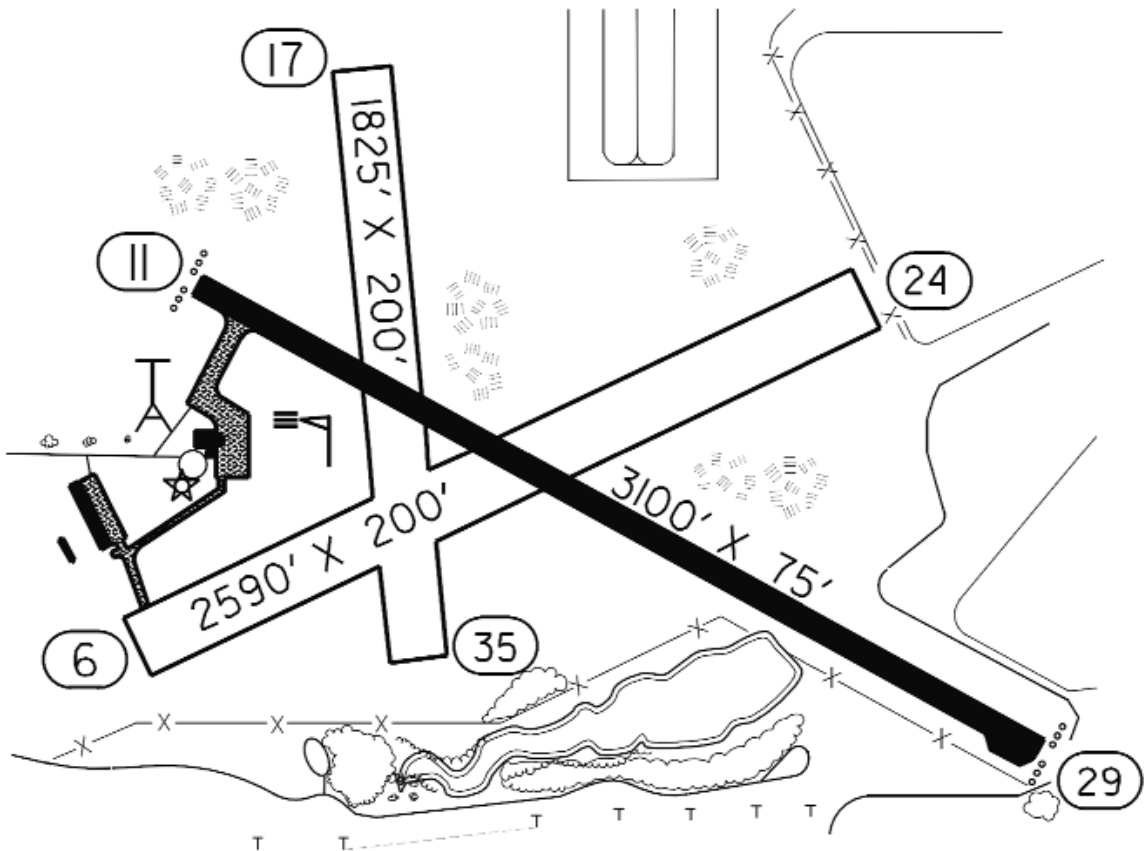

FIELD ELEV. 1340'

(TKC)

TRACY

VICINITY MAP

SEC. CH: OMAHA NORTH
 LAT: 44°15.0'
 LONG: 95°36.4'
 COMM: CTAF: 122.9 (L)
 AWOS: 120.0 VHF
 MPLS CTR: 127.1
 TPA: 2140' (800')
 APPROACH: RNAV
 GPS

RUNWAY 11 - 29			
	CLICKS ON 122.9		
	3	5	7
LIGHTS	OFF	MED	HIGH

VARIATION
5° E

RUNWAY 17/35 & 6/24
 CLOSED WINTER MONTHS

TRACY MUNICIPAL AIRPORT

TRACY