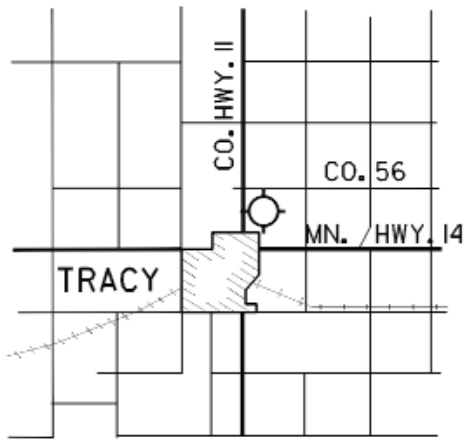

FIELD ELEV. 1340'

(TKC)

TRACY

VICINITY MAP

SEC. CH: OMAHA NORTH
 LAT: 44°15.0'
 LONG: 95°36.4'
 COMM: CTAF: 122.9 (L)
 AWOS: 120.0 VHF
 MPLS CTR: 127.1
 TPA: 2140' (800')
 APPROACH: RNAV
 GPS

RUNWAY 11 - 29			
	CLICKS ON 122.9		
	3	5	7
LIGHTS	OFF	MED	HIGH