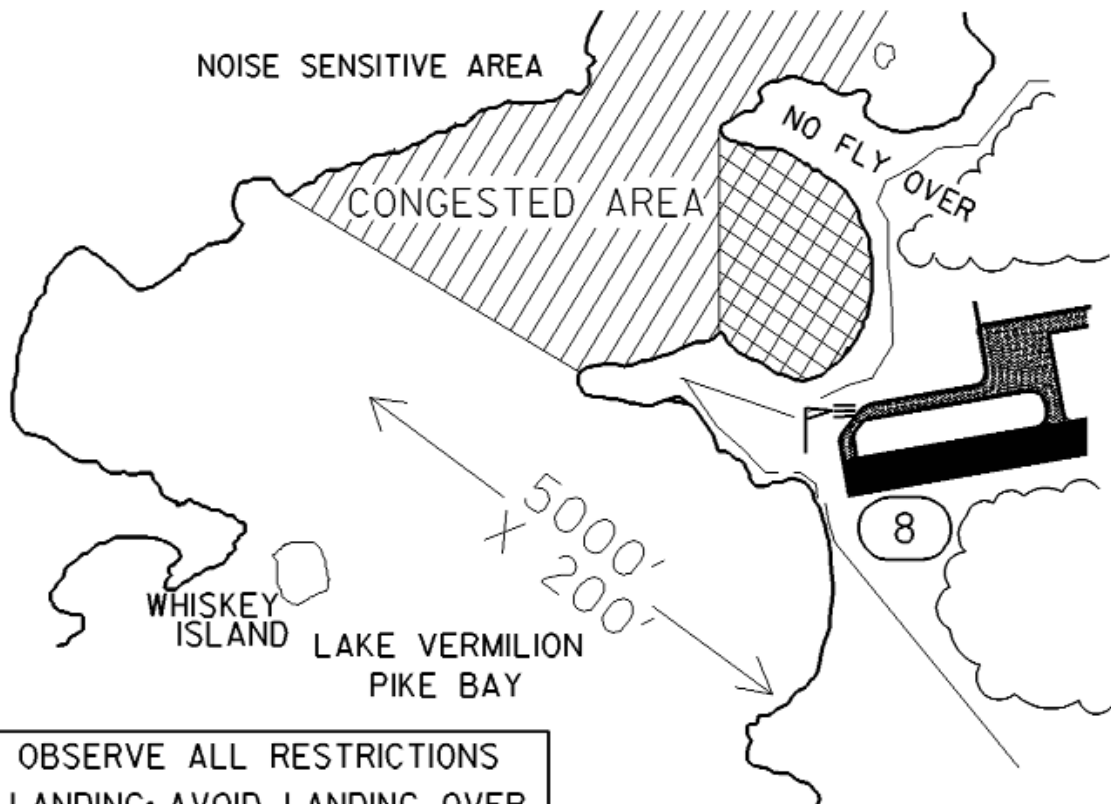

TOWER

VICINITY MAP

N  
 SEC. CH: TWIN CITIES (N)  
 LAT: 47°49.1'  
 LONG: 92°17.5'  
 COMM: CTAF: 122.9  
 FSS: 122.45  
 OR 122IR 109.6T  
 RNAV: (ELO 109.6) R270 DI8.7  
 TPA: 2160' (791')  
 RWY 26 RGT TFC ♿

N VARIATION

XXX = NO LANDING OR TAKEOFF AREA  
 /// = CONGESTED AREA =  
 STEP TAXIING AND LANDING AREA  
 NO TAKE OFFS  
 HEAVY BOAT TRAFFIC

OBSERVE ALL RESTRICTIONS  
 LANDING: AVOID LANDING OVER  
 SHORELAND, NOISE  
 SENSITIVE AREA  
 TAKEOFF: USE SEALANES  
 AT ALL TIMES

TOWER SEAPLANE BASE & MUNICIPAL AIRPORT

TOWER