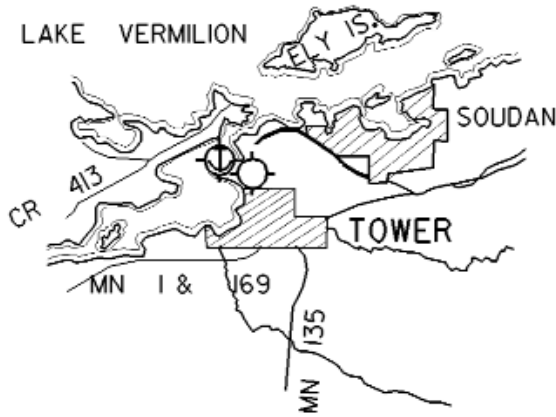

**Golf Courses:** Fortune Bay Resort & Casino - 218-753-6400

**Local Attractions:** Lake Vermilion  
Hoodoo Point Campground  
Public beach 5 blocks from airport  
Soudan Underground Mine  
Fortune Bay Resort, Casino & Golf Course  
Ironworld

TOWER

VICINITY MAP

N  
 SEC. CH: TWIN CITIES (N)  
 LAT: 47°49.1'  
 LONG: 92°17.5'  
 COMM: CTAF: 122.9  
 FSS: 122.45  
 OR 122IR 109.6T  
 RNAV: (ELO 109.6) R270 DI8.7  
 TPA: 2160' (791')  
 RWY 26 RGT TFC ♿

TOWER SEAPLANE BASE & MUNICIPAL AIRPORT

TOWER