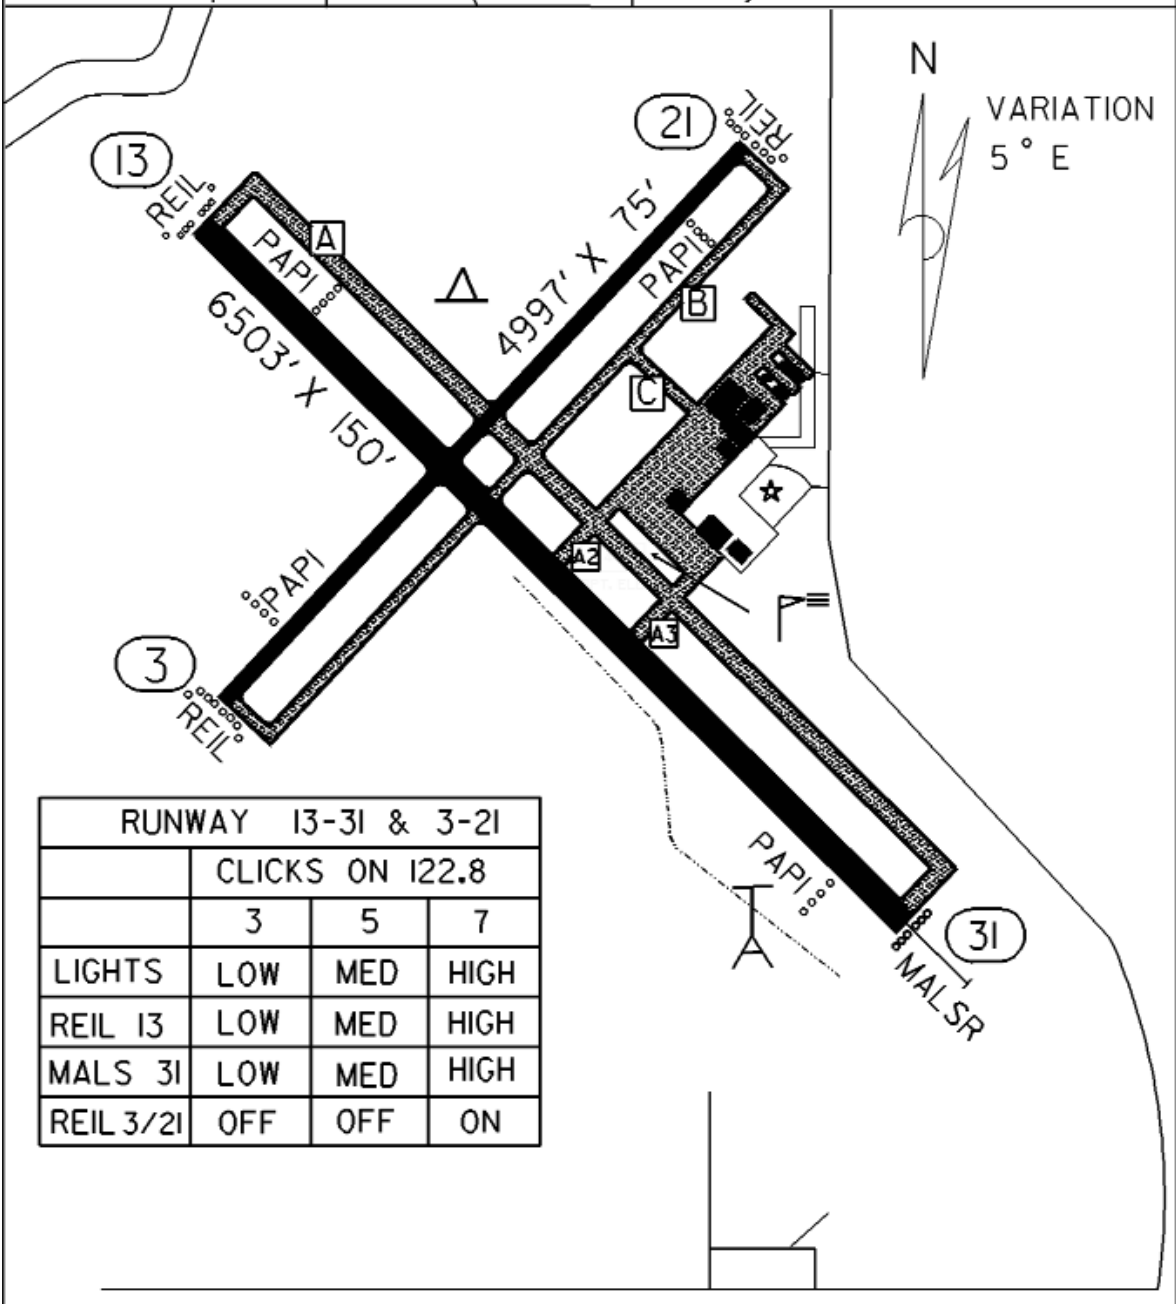

FIELD ELEV. 1117'

(TVF) THIEF RIVER FALLS

SEC. CH: TWIN CITIES (N)

LAT: 48° 03.9'

LONG: 96° 11.1'

COMM: CTAF: 122.8(L)

AWOS: 108.4 VOR

RCO FSS: 123.6R, 122.1R, 108.4T

MPLS CTR: 132.15

RNAV: (TVF 108.4) ON AIRPORT

TPA: 2113' (996')

APPROACH: ILS, GPS, NDB, VOR/DME & VOR

RUNWAY 13-31 & 3-21			
CLICKS ON 122.8			
	3	5	7
LIGHTS	LOW	MED	HIGH
REIL 13	LOW	MED	HIGH
MALS 31	LOW	MED	HIGH
REIL 3/21	OFF	OFF	ON