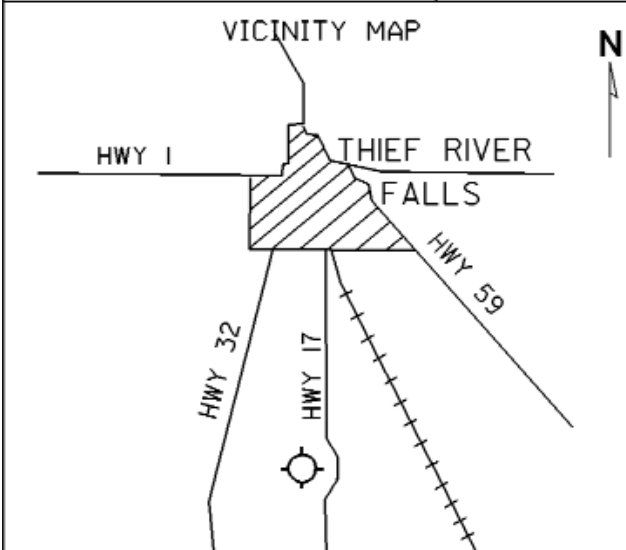

Lodging: 6 locations in city - 3 miles

Airport Events: None reported

Underwing Camp: Yes

Campgrounds: Tourist Park & R.V. Campgrounds

Golf Courses: Thief River Golf Club - Holes: 18

Local Attractions: Seven Clans Casino Hotel & Waterpark -
866-255-7848 (reservations) or 800-881-0712
(casino)
Agassiz National Wildlife Refuge
Pioneer Village
Follow the riverwalk
Arctic Cat snowmobiles plant tour
Digi-Key Corporation tour

Comments: Additional after hours service numbers -
218-681-1041
Scheduled Air Service

FIELD ELEV. 1119'

(TVF) THIEF RIVER FALLS

SEC. CH: TWIN CITIES (N)

LAT: 48° 03.9'

LONG: 96° 11.1'

COMM: CTAF: 122.8(L)

AWOS: 108.4 VOR

RCO FSS: 123.6R, 122.1R, 108.4T

MPLS CTR: 132.15

RNAV: (TVF 108.4) ON AIRPORT

TPA: 2113' (996')

APPROACH: ILS, NDB, RNAV/GPS, VOR/DME, VOR

RUNWAY 13-31 & 3-21			
CLICKS ON 122.8			
	3	5	7
LIGHTS	LOW	MED	HIGH
REIL 13	LOW	MED	HIGH
MALS 31	LOW	MED	HIGH
REIL 3/21	OFF	OFF	ON