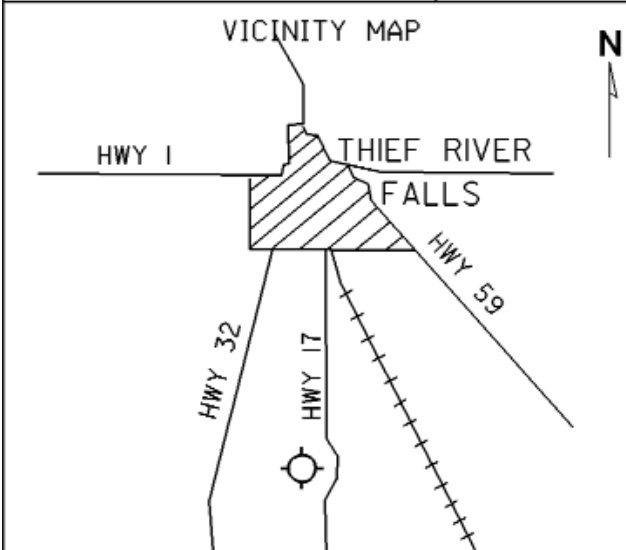

## Thief River Falls - TVF

---

- Airport Manager:** Mark Josephson - 218-681-7680 - [trfairport@citytrf.net](mailto:trfairport@citytrf.net)
- Contact Person:** Mark Josephson - 218-681-7680 - [trfairport@citytrf.net](mailto:trfairport@citytrf.net)
- Chamber of Com:** 218-681-3720 - [www.visitthiefriverfalls.com](http://www.visitthiefriverfalls.com)
- Aero Cht Coord:** 4-C
- AWOS/ASOS:** 218-681-1918 - VOR 108.4
- MnWAS Loc/Hrs:** Arrival/Departure Building - 5:00 A.M.-12:00 A.M.
- Attended:** All/Mon-Fri/0800-1700, All/Sat/0800-1500
- Fuel:** 100LL, Jet A
- Self Service Fuel:** Mastercard, Visa, Discover
- After Hrs Service:** 218-681-5585
- FBO(s):** Thief River Aviation, Inc. - 218-681-5585
- Ground Transport:** Taxi - 218-681-6666  
Thief River Ford Rentals - 218-681-2660  
Hertz - 800-654-3131  
Shuttle Bus - 218-681-6760
- Food Service:** Vending machines
- Dining:** 15 locations in city - 3 miles
- Lodging:** 6 locations in city - 3 miles
- Airport Events:** None reported
- Underwing Camp:** Yes
- Campgrounds:** Tourist Park & R.V. Campgrounds
- Golf Courses:** Thief River Golf Club - Holes: 18
- Local Attractions:** Seven Clans Casino Hotel & Waterpark - 866-255-7848 (reservations) or 800-881-0712 (casino)  
Agassiz National Wildlife Refuge  
Pioneer Village  
Follow the riverwalk  
Arctic Cat snowmobiles plant tour  
Digi-Key Corporation tour
- Comments:** Additional after hours service numbers - 218-681-1041  
Scheduled Air Service

FIELD ELEV. 1117'

(TVF) THIEF RIVER FALLS

SEC. CH: TWIN CITIES (N)

LAT: 48° 03.9'

LONG: 96° 11.1'

COMM: CTAF: 122.8(L)

AWOS: 108.4 VOR

RCO FSS: 123.6R, 122.1R, 108.4T

MPLS CTR: 132.15

RNAV: (TVF 108.4) ON AIRPORT

TPA: 2113' (996')

APPROACH: ILS, GPS, NDB, VOR/DME & VOR

RUNWAY 13-31 & 3-21			
CLICKS ON 122.8			
	3	5	7
LIGHTS	LOW	MED	HIGH
REIL 13	LOW	MED	HIGH
MALS 31	LOW	MED	HIGH
REIL 3/21	OFF	OFF	ON