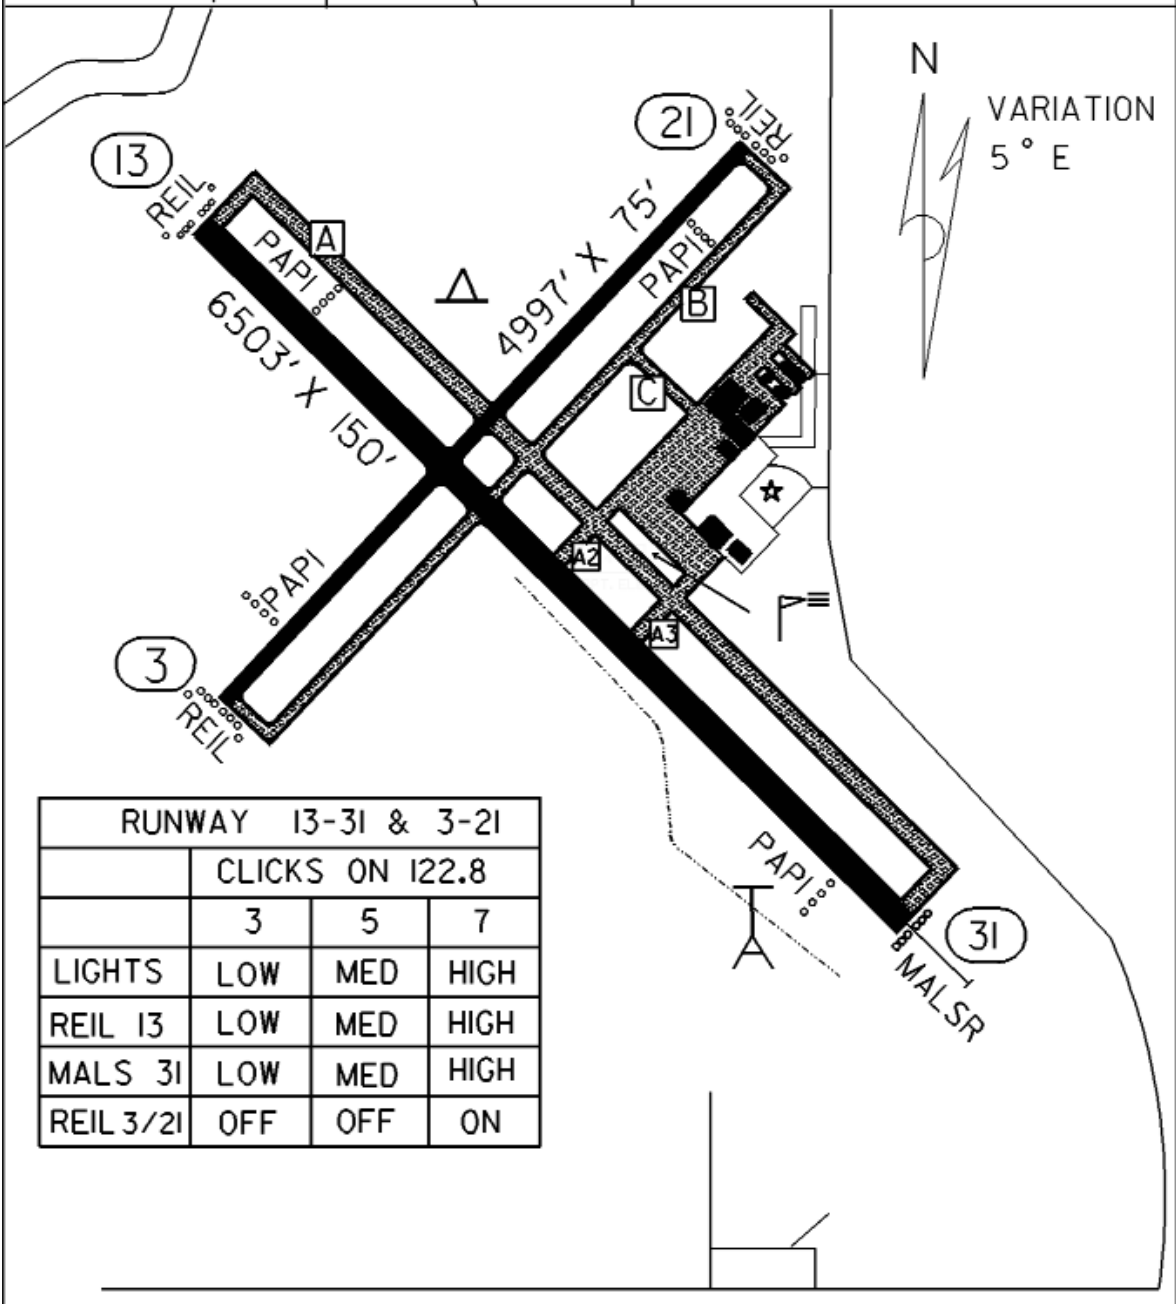

Comments: Additional after hours service numbers -
218-681-1041
Scheduled Air Service

FIELD ELEV. 1119'

(TVF) THIEF RIVER FALLS

SEC. CH: TWIN CITIES (N)

LAT: 48° 03.9'

LONG: 96° 11.1'

COMM: CTAF: 122.8(L)

AWOS: 108.4 VOR

RCO FSS: 123.6R, 122.1R, 108.4T

MPLS CTR: 132.15

RNAV: (TVF 108.4) ON AIRPORT

TPA: 2113' (996')

APPROACH: ILS, NDB, RNAV/GPS, VOR/DME, VOR

RUNWAY 13-31 & 3-21			
CLICKS ON 122.8			
	3	5	7
LIGHTS	LOW	MED	HIGH
REIL 13	LOW	MED	HIGH
MALS 31	LOW	MED	HIGH
REIL 3/21	OFF	OFF	ON