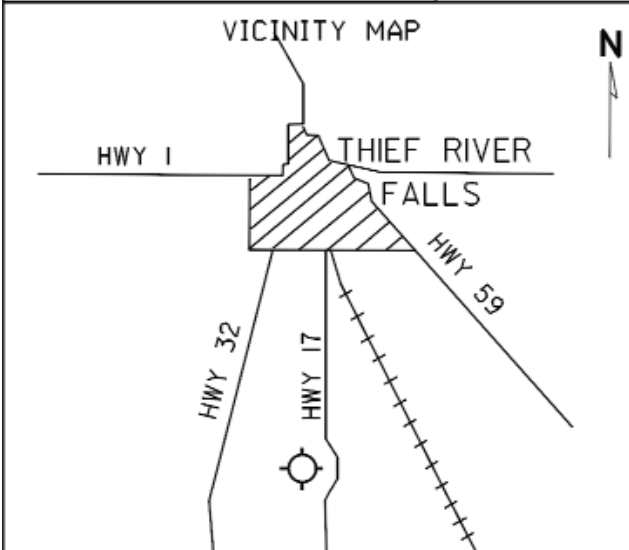

Thief River Falls - TVF

- Airport Manager:** Joe Hedrick - 218-681-7680 - trfairport@mncable.net
- Contact Person:** Joe Hedrick - 218-681-7680 - trfairport@mncable.net
- AWOS/ASOS:** 218-681-1918 - VOR 108.4
- MnWAS Loc/Hrs:** Arrival/Departure Building - 5:00 A.M.-12:00 A.M.
- Attended:** All/Mon-Fri/0800-1700, All/Sat/0800-1500
- Fuel:** 100LL, Jet A - available 24 hours with credit card
- After Hrs Service:** 218-681-5585
- FBO(s):** Thief River Aviation, Inc. - 218-681-5585 - aircorn@live.com
- Businesses:** Delta Connection - 800-681-6688 - www.delta.com
Northland Community & Technical College - 218-683-8802 - www.northlandcollege.edu
- Ground Transport:** Taxi - 218-681-6666
Hertz - 800-654-3131 or 218-681-1398
Shuttle Bus - 218-681-6760
- Food Service:** Vending machines
- Dining:** 15 locations in city - 3 miles
- Lodging:** 6 locations in city - 3 miles
- Airport Events:** None reported
- Underwing Camp:** Yes
- Campgrounds:** Tourist Park & R.V. Campgrounds
- Local Attractions:** Thief River Golf Club - Holes: 18
Seven Clans Casino Hotel & Waterpark - 866-255-7848 (reservations) or 800-881-0712 (casino)
Agassiz National Wildlife Refuge
Pioneer Village
Follow the riverwalk
Arctic Cat snowmobiles plant tour
Digi-Key Corporation tour
- Comments:** Additional after hours service numbers - 218-681-1041
Scheduled Air Service

FIELD ELEV. 1119'

(TVF) THIEF RIVER FALLS

SEC. CH: TWIN CITIES (N)

LAT: 48° 03.9'

LONG: 96° 11.1'

COMM: CTAF: 122.8(L)

AWOS: 108.4 VOR

RCO FSS: 123.6R, 122.1R, 108.4T

MPLS CTR: 132.15

TPA: 2113' (996')

APPROACH: ILS, NDB, RNAV/GPS, VOR/DME, VOR

RUNWAY 13-31 & 3-21			
CLICKS ON 122.8			
	3	5	7
LIGHTS	LOW	MED	HIGH
REIL 13	LOW	MED	HIGH
MALS 31	LOW	MED	HIGH
REIL 3/21	OFF	OFF	ON