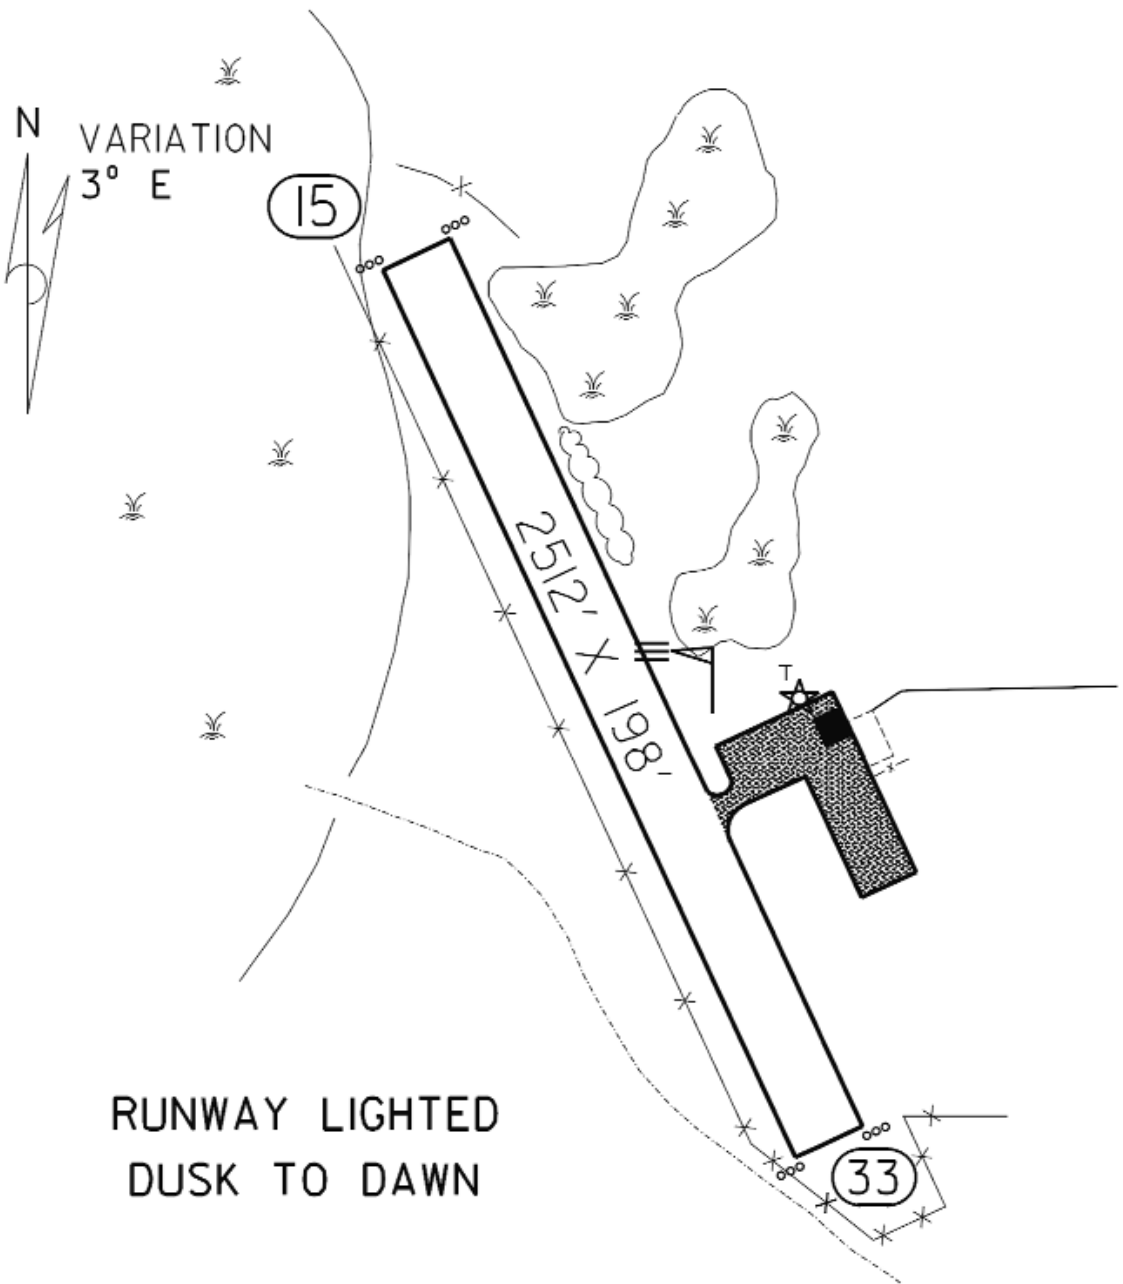

STARBUCK MUNICIPAL AIRPORT

STARBUCK