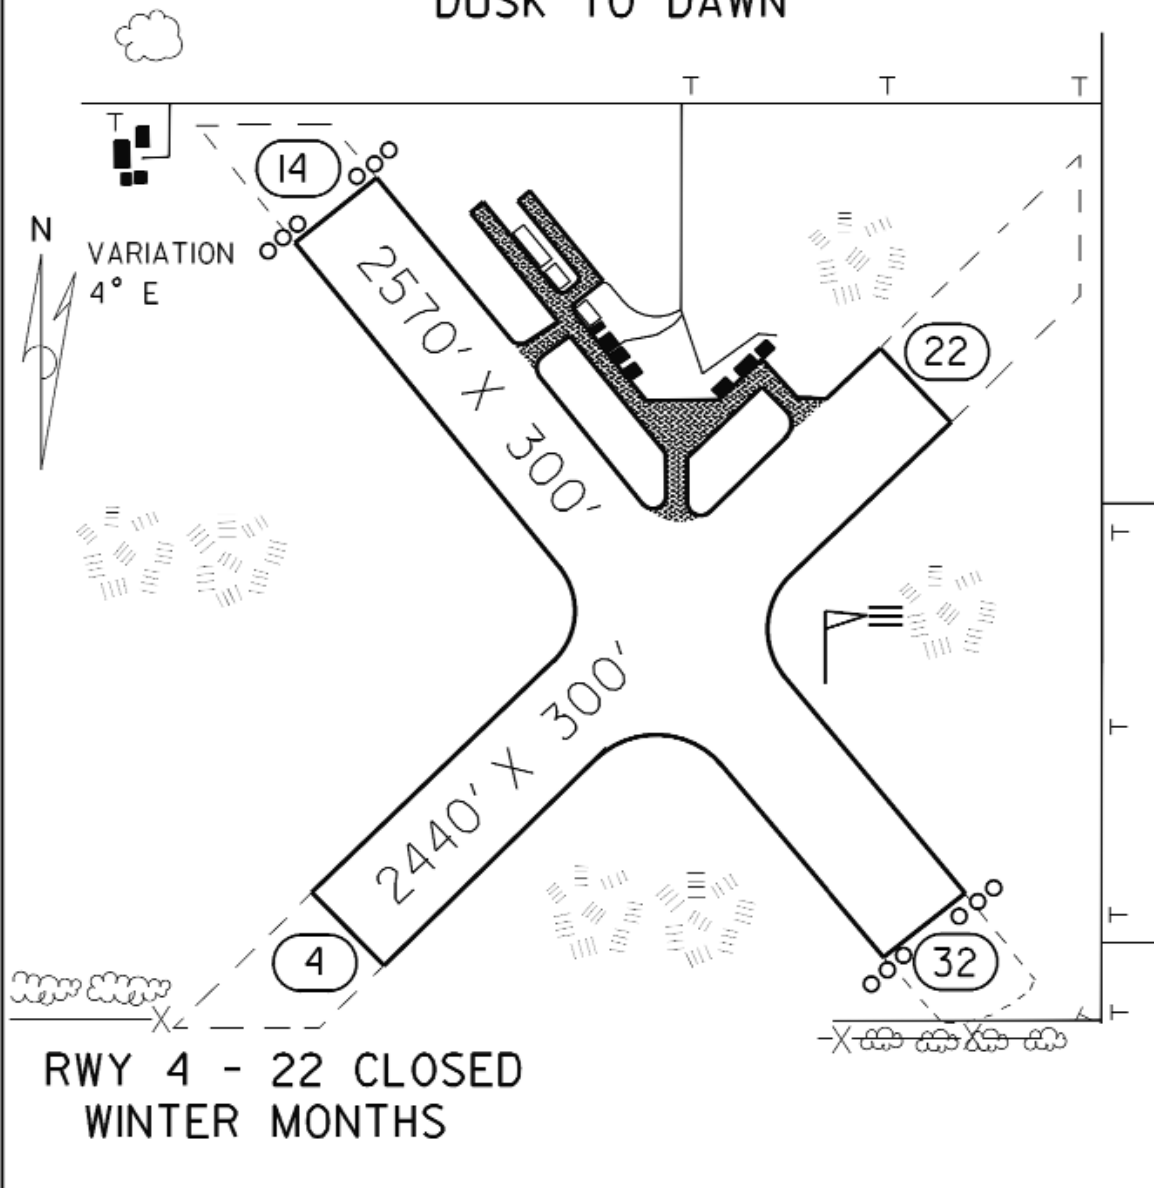

N

SEC. CH: OMAHA NORTH

LAT: 44° 15.0'

LONG: 94° 43.0'

COMM: CTAF: 122.9

MPLS CTR: 135.0

TPA: 1800' (796')

RUNWAY LIGHTED
DUSK TO DAWN