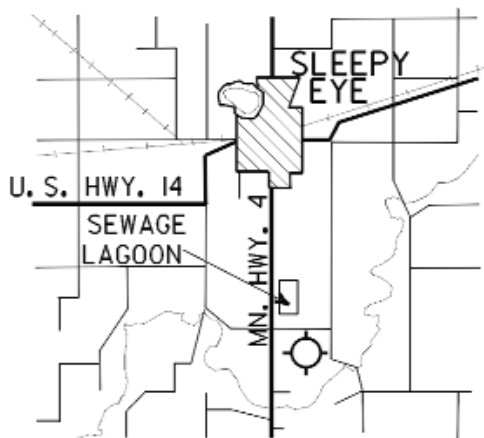

Underwing Camp: Yes

Campgrounds: Sleepy Eye Sportsmans Park

Local Attractions: Sleepy Eye Golf Course; Sleepy Eye Lake

Comments: The Sleepy Eye Airport has a lot of ultralight activity.
Our turf strip is of "Golf Course Quality."
Additional airport manager's phone - 507-794-7318
Wireless access point provided

FIELD ELEV. 1004'

(Y58)

SLEEPY EYE

VICINITY MAP

N

SEC. CH: OMAHA NORTH

LAT: 44° 15.0'

LONG: 94° 43.0'