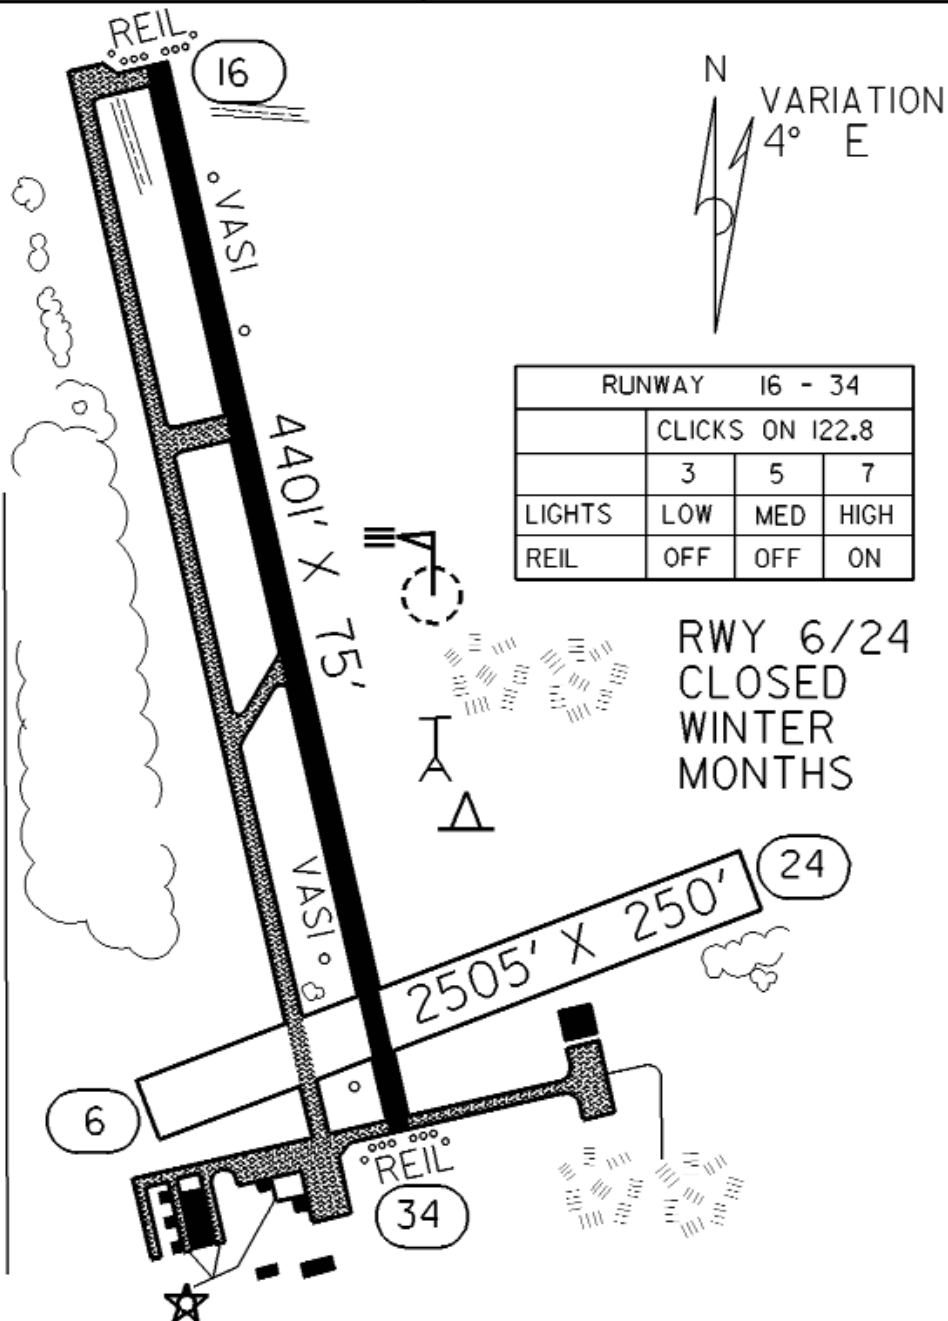

Golf Courses: Oakcrest Golf Course - Holes: 18

Local Attractions: Roseau County Museum
Polaris Industries

Comments: None

FIELD ELEV. 1060'

(ROX)

ROSEAU

VICINITY MAP

SEC. CH: TWIN CITIES (N)
 LAT: 48° 51.4'
 LONG: 95° 41.8'
 COMM: CTAF: 122.8(L)
 AWOS: 108.8 VOR
 RCO FSS: 122.25
 MPLS CTR: 134.75
 RNAV: (ROX 108.8) ON AIRPORT
 TPA: 1850' (790')
 APPROACH: RNAV, VOR, GPS