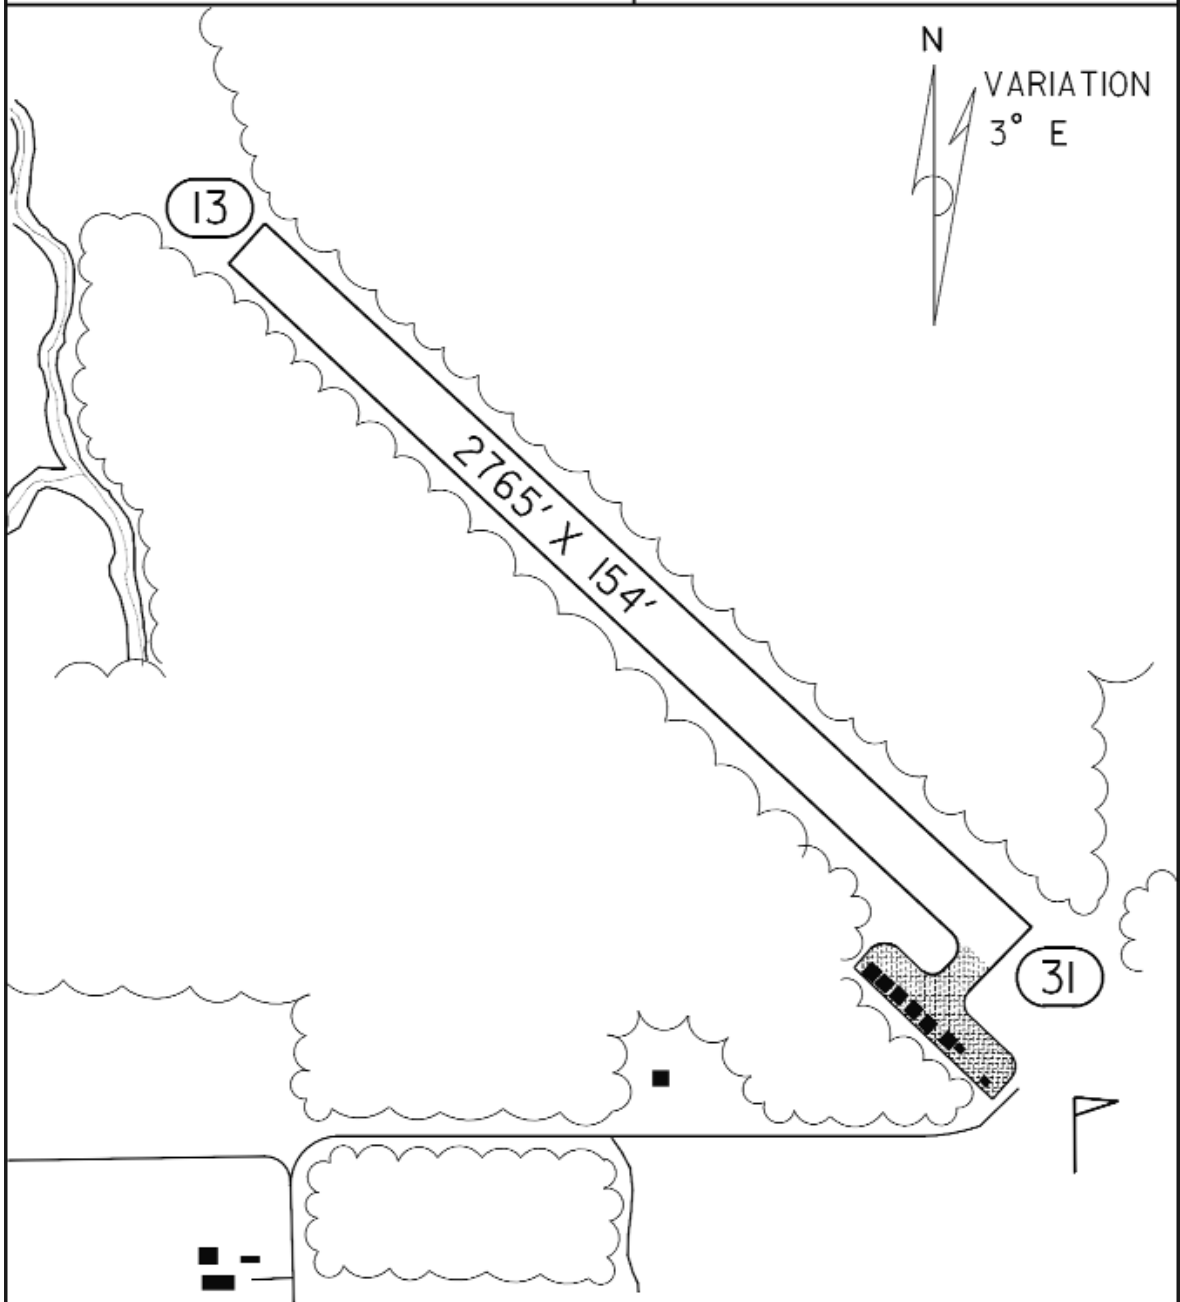

Comments: Sign with gate combination is inside of the gate.

FIELD ELEV. 1350'

(52Y)

REMER

VICINITY MAP

SEC. CH: TWIN CITIES (N)
 LAT: 47° 04.1'
 LONG: 93° 54.9'
 COMM: CTAF: 122.9
 MPLS CTR: 118.05
 TPA: 2350' (1000')