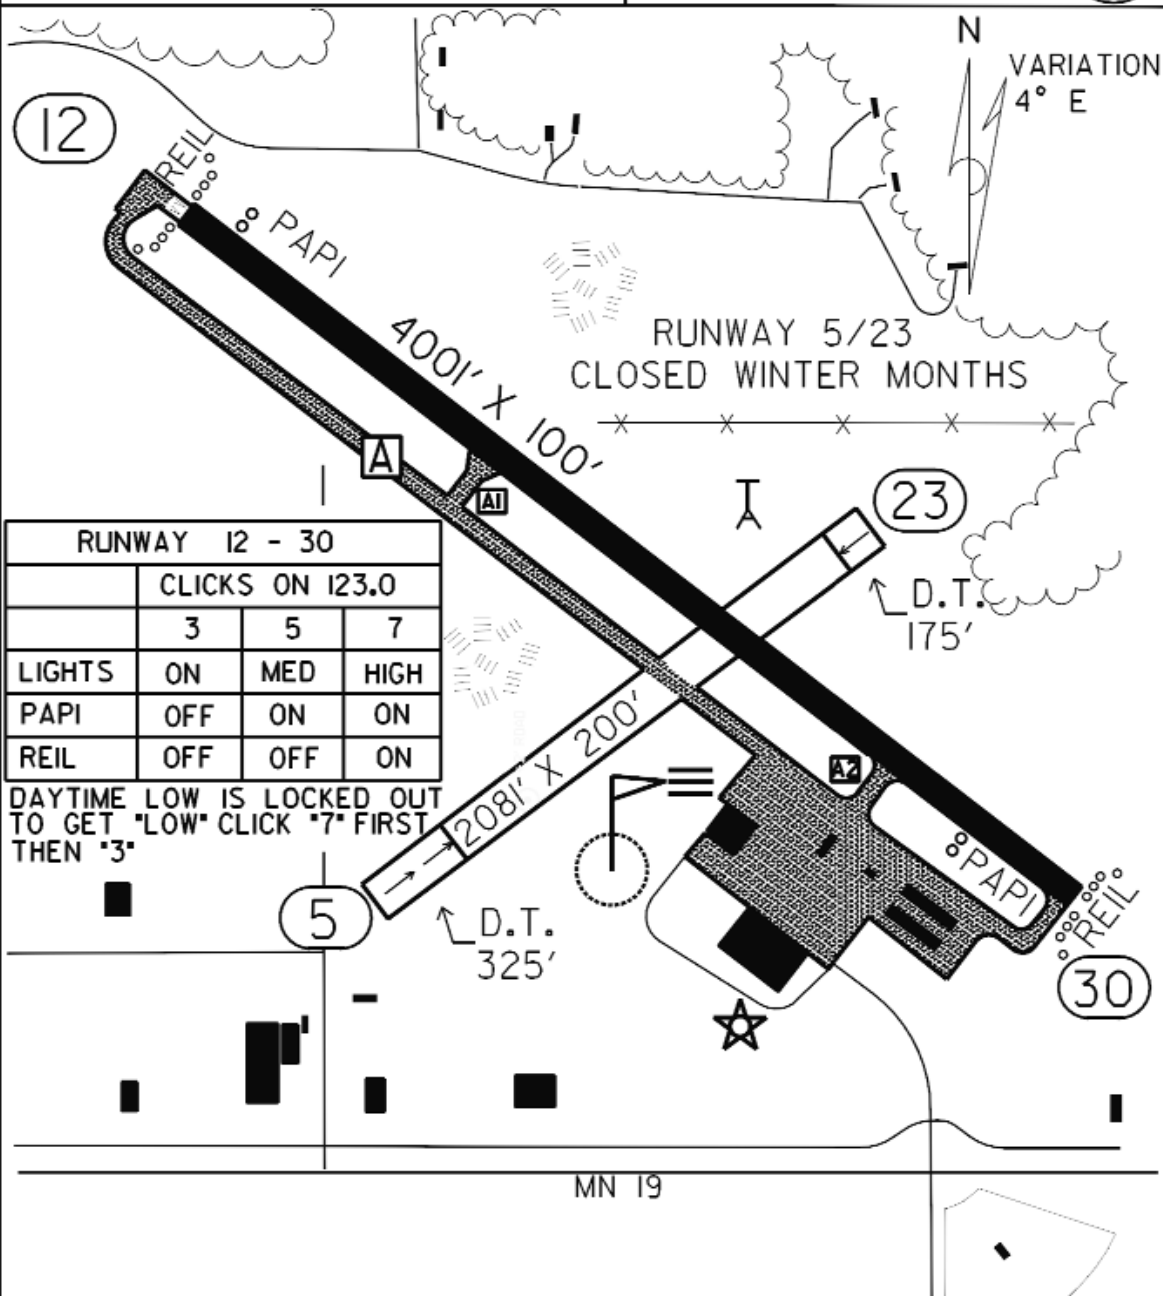

(RWF) REDWOOD FALLS

VICINITY MAP

SEC. CH: TWIN CITIES (S)
 LAT: 44° 32.8'
 LONG: 95° 04.9'
 COMM: CTAF: 123.0(L)
 ASOS: 126.575 VHF
 RCO FSS: 122.4
 MPLS CTR: 127.1
 TPA: 2020' (996')
 APPROACH: GPS, RNAV,
 VOR

RUNWAY 12 - 30			
	CLICKS ON 123.0		
	3	5	7
LIGHTS	ON	MED	HIGH
PAPI	OFF	ON	ON
REIL	OFF	OFF	ON

DAYTIME LOW IS LOCKED OUT TO GET "LOW" CLICK "7" FIRST THEN "3"

REDWOOD FALLS MUNICIPAL AIRPORT REDWOOD FALLS