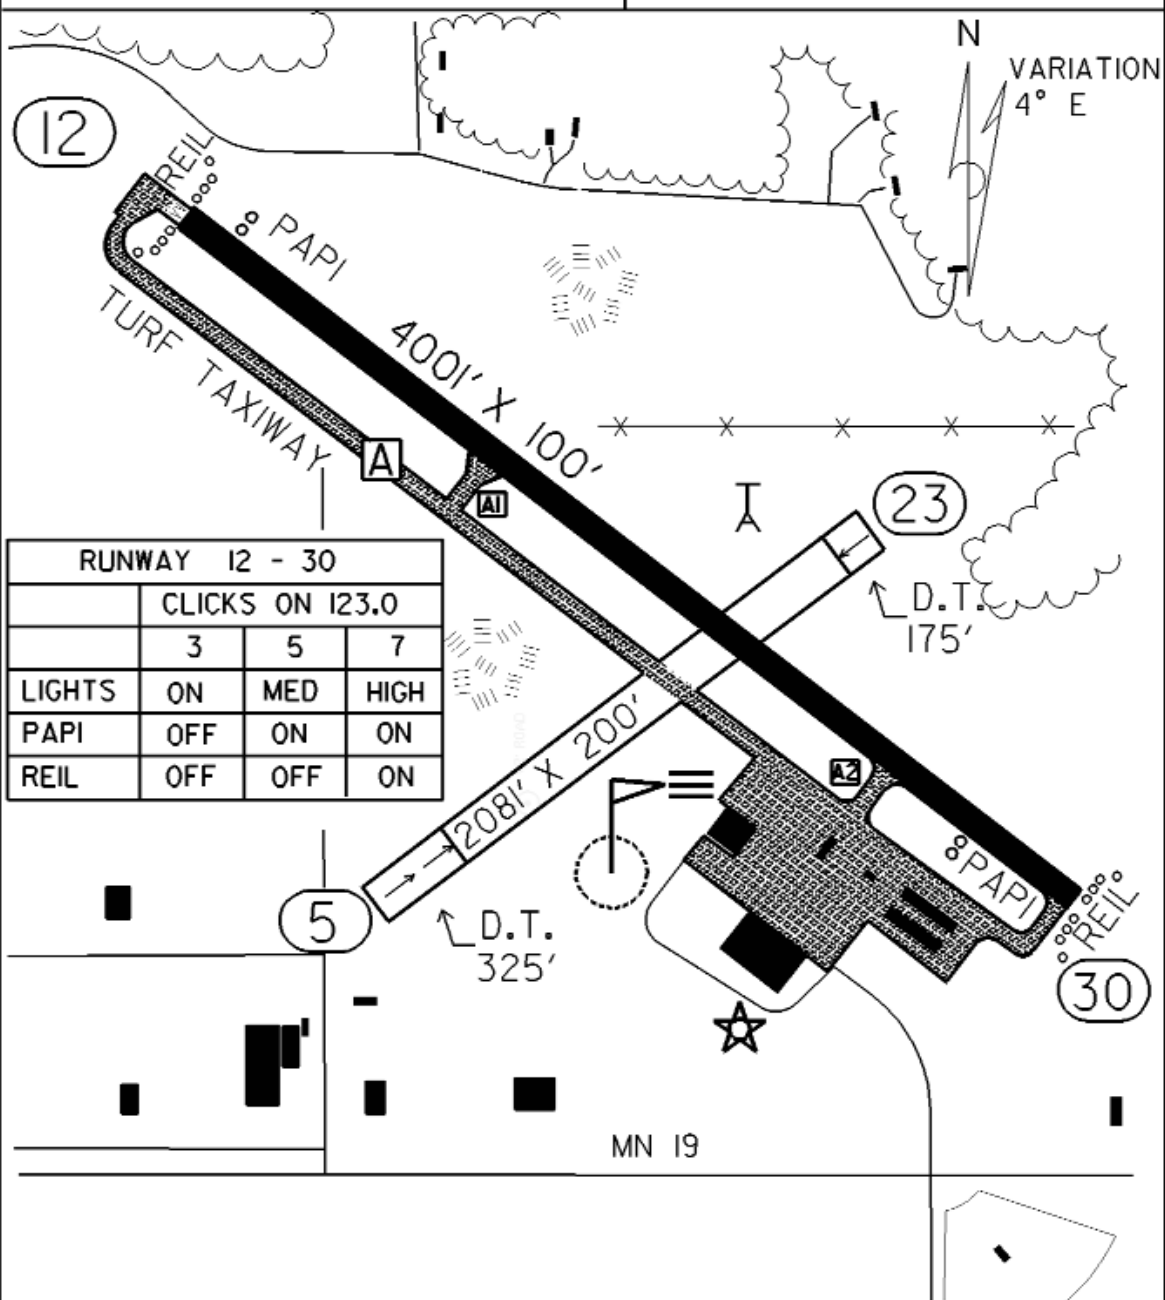

**Comments:** Fuhr Flying Service has hangar tie down & engine/airframe repair.

FIELD ELEV. 1024'

(RWF) REDWOOD FALLS

VICINITY MAP

N  
 SEC. CH: TWIN CITIES (S)  
 LAT: 44° 32.8'  
 LONG: 95° 04.9'  
 COMM: CTAF: 123.0(L)  
 ASOS: 126.575 VHF  
 RCO FSS: 122.4  
 MPLS CTR: 127.1  
 RNAV: (RWF 113.3) R015 D5.2  
 TPA: 2020' (996')  
 APPROACH: GPS & VOR