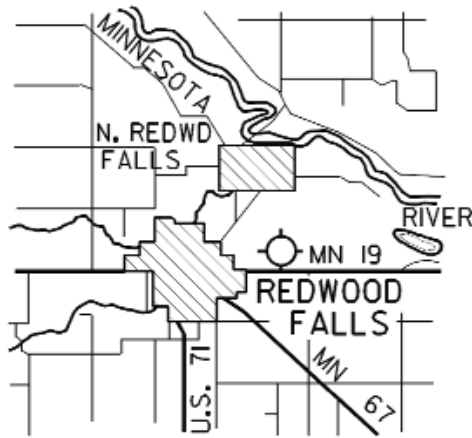

(RWF) REDWOOD FALLS

VICINITY MAP

SEC. CH: TWIN CITIES (S)
 LAT: 44° 32.8'
 LONG: 95° 04.9'
 COMM: CTAF: 123.0(L)
 ASOS: 126.575 VHF
 RCO FSS: 122.4
 MPLS CTR: 127.1
 TPA: 2020' (996')
 APPROACH: GPS, RNAV,
 VOR