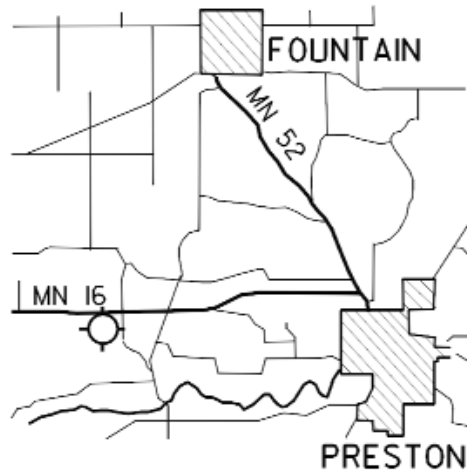

Local Attractions: Preston Golf Course - 4 miles
Hard Surface Bike Trail - 5 miles

Comments: Pay phone in the Arrival/Departure Building - 507-765-9950
Additional phone number for airport manager - 507-450-4731
Additional Contact - Fillmore County Highway Department - 8:00 A.M. - 4:30 P.M.

FIELD ELEV. 1276'

(FKA)

PRESTON

VICINITY MAP

N

SEC. CH: CHICAGO NORTH

LAT: 43° 40.6'

LONG: 92° 10.8'

COMM: CTAF: 122.9(L)

AWOS: 118.55 VHF

ROCHESTER APP: 119.8

MPLS CTR: 132.35

TPA: 2070' (794')

APPROACH: GPS,
RNAV

MN 16

N