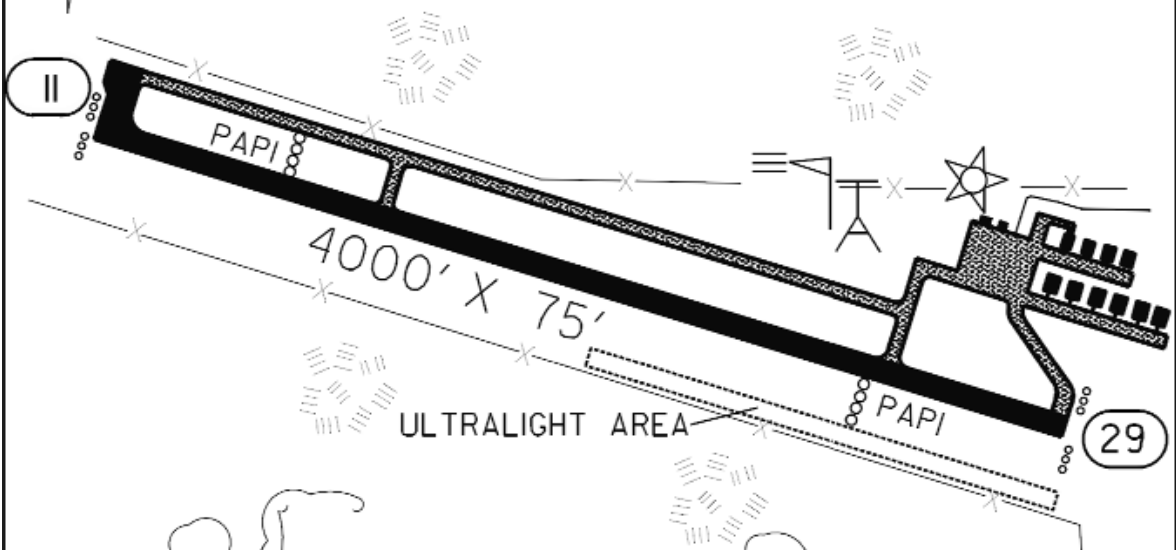

RUNWAY 11 - 29

CLICKS ON 122.9

3 5 7

LIGHTS OFF MED HIGH

PAPI OFF ON ON

DAYTIME LOW IS LOCKED OUT
TO GET "LOW" CLICK "7" FIRST
THEN "3"

FILLMORE COUNTY AIRPORT

PRESTON