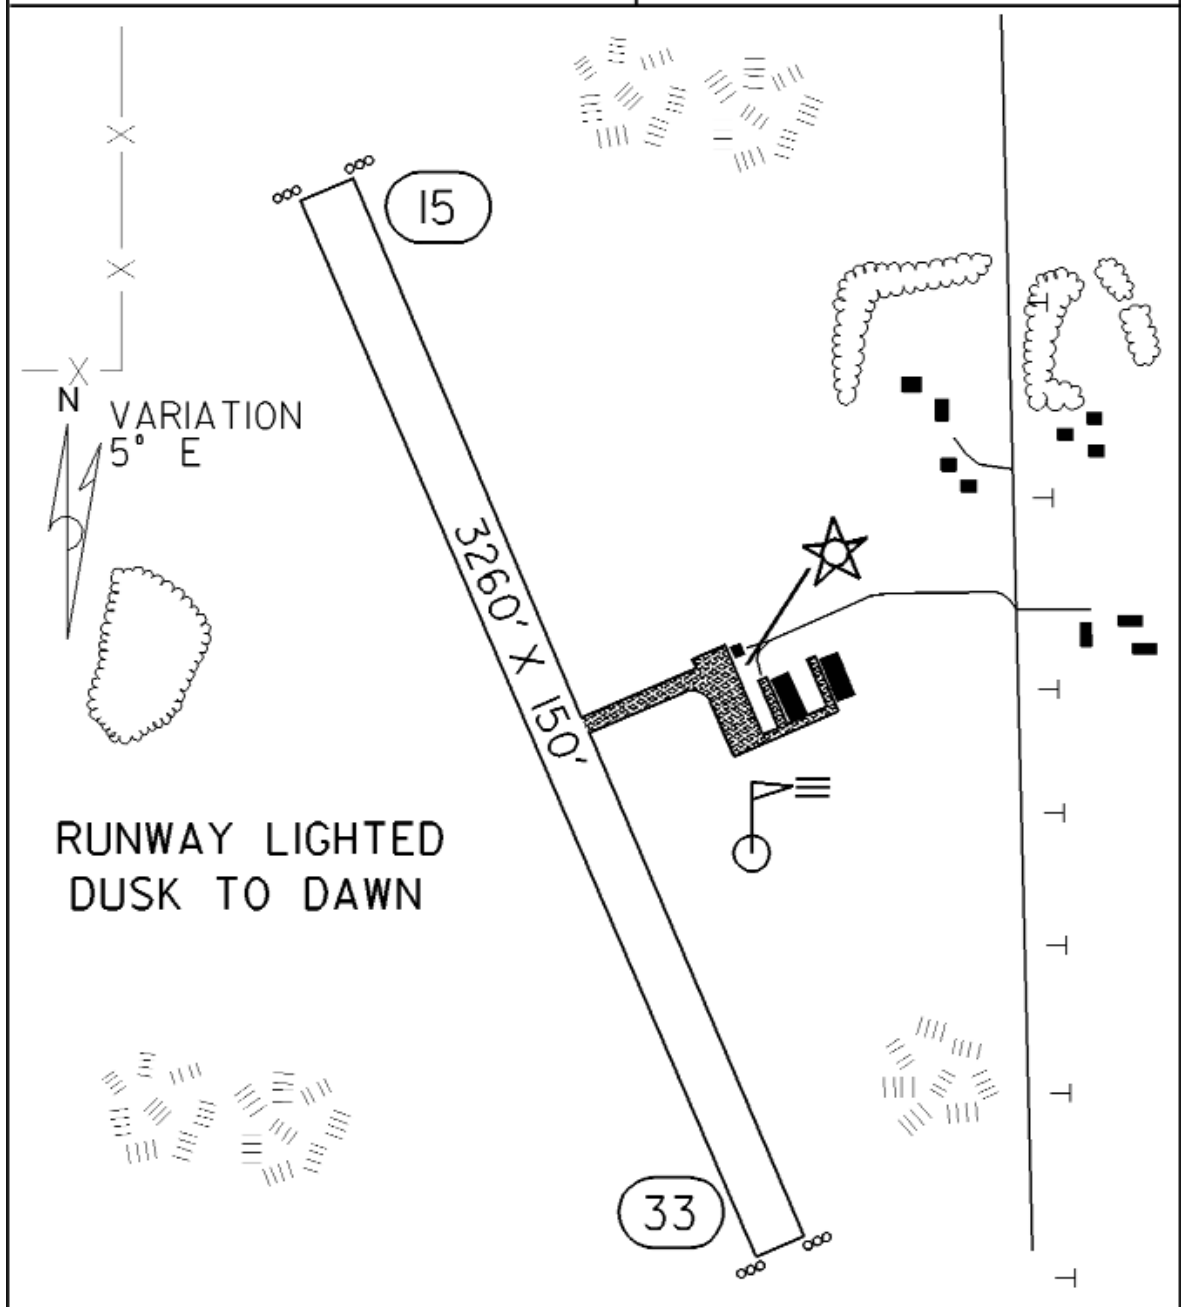

FIELD ELEV. 1389'

(47Y)

PELICAN RAPIDS

N

SEC. CH: TWIN CITIES (S)  
 LAT: 46° 38.5'  
 LONG: 96° 06.3'  
 COMM: CTAF: 122.9  
 FARGO APP: 120.4  
 RNAV: (DTL III.2) R215 DI4.0  
 TPA: 2180' (791')

PELICAN RAPIDS MUNICIPAL AIRPORT (LYON'S FIELD)