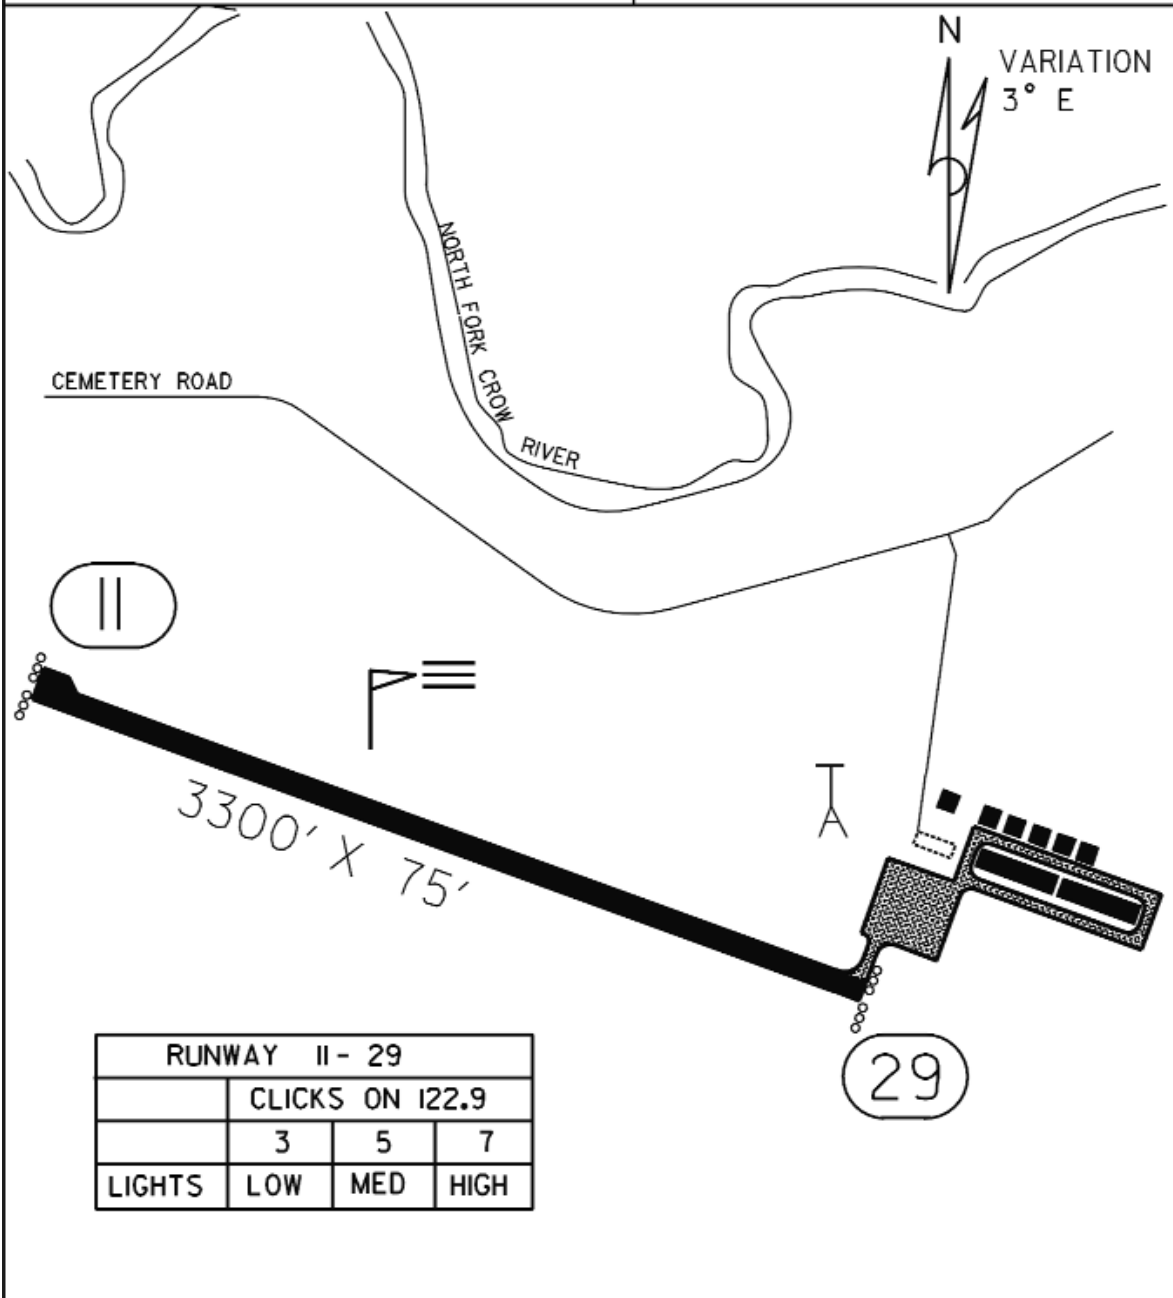

FIELD ELEV. 1183'

(PEX)

PAYNESVILLE

SEC. CH: TWIN CITIES

LAT: 45° 22.3'

LONG: 94° 44.7'

COMM: CTAF: 122.9 (L)

AWOS: 120.35 VHF

TPA: 2180' (1000')

MPLS CTR: 125.5

APPROACH: RNAV

RUNWAY 11 - 29			
CLICKS ON 122.9			
	3	5	7
LIGHTS	LOW	MED	HIGH

PAYNESVILLE MUNICIPAL AIRPORT

PAYNESVILLE