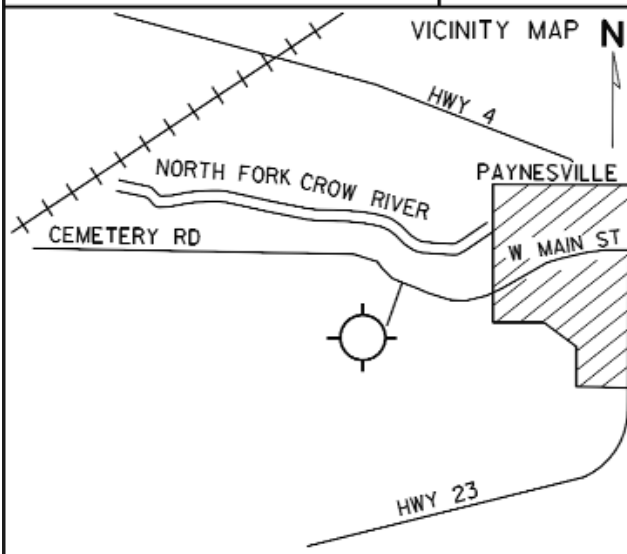

FIELD ELEV. 1183'

(PEX)

PAYNESVILLE

SEC. CH: TWIN CITIES

LAT: 45° 22.3'

LONG: 94° 44.7'

COMM: CTAF: 122.9 (L)

AWOS: 120.35 VHF

TPA: 2180' (1000')

MPLS CTR: 125.5

APPROACH: RNAV

RUNWAY 11 - 29			
CLICKS ON 122.9			
	3	5	7
LIGHTS	LOW	MED	HIGH

PAYNESVILLE MUNICIPAL AIRPORT

PAYNESVILLE