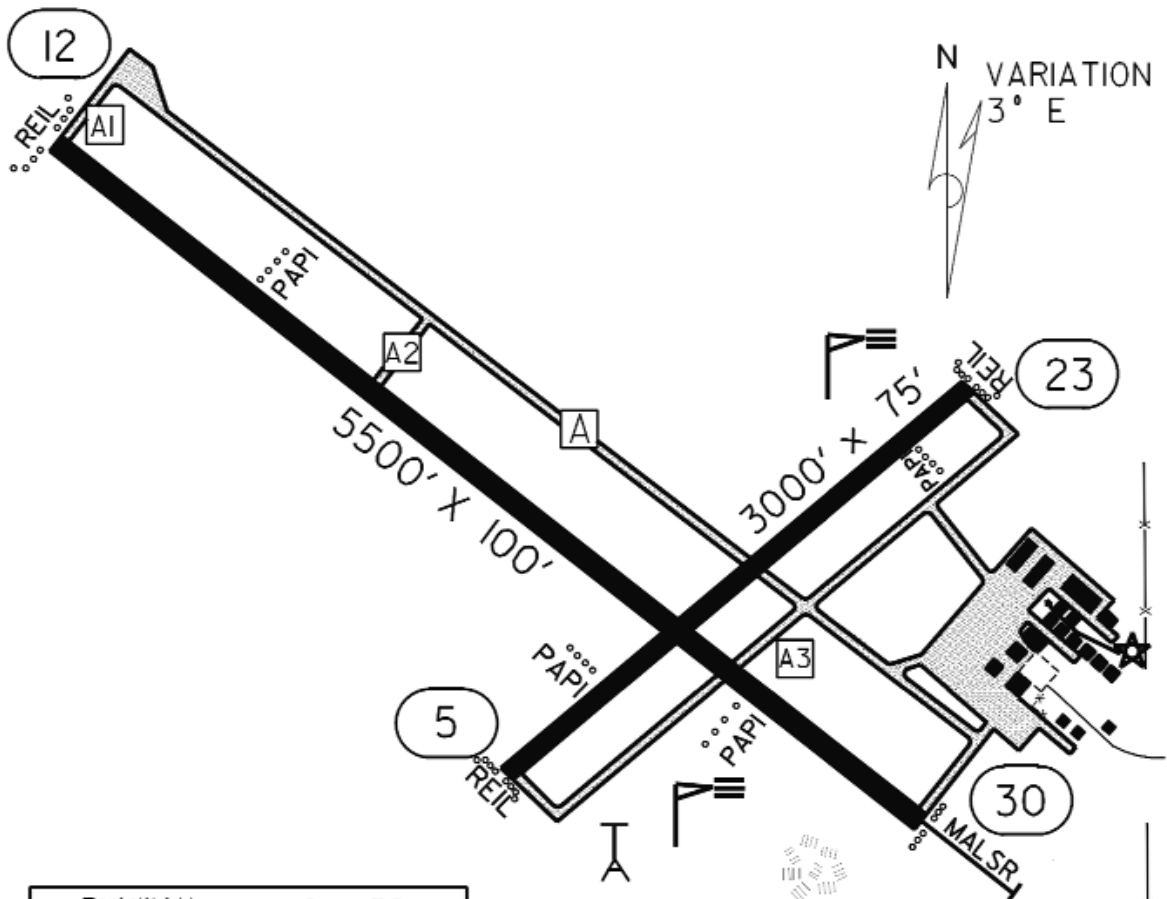

FIELD ELEV. 1146'

(OWA)

OWATONNA

VICINITY MAP

SEC. CH: OMAHA NORTH

LAT: 44°07.4'

LONG: 93°15.6'

COMM: CTAF: 122.7(L)

AWOS: 128.325 VHF

RCO FSS: 122.25

ROCHESTER APP/DEP: 119.8

MPLS CTR: 132.35

TPA: 1998' (852')

APPROACH: ILS, RNAV, VOR,
VOR/DME, GPS

N VARIATION
3° E

RUNWAY		12 - 30		
		CLICKS ON 122.7		
		3	5	7
LIGHTS		LOW	MED	HIGH
REIL(12)		OFF	OFF	ON
MALSR		LOW	MED	HIGH
PAPI		ON	ON	ON