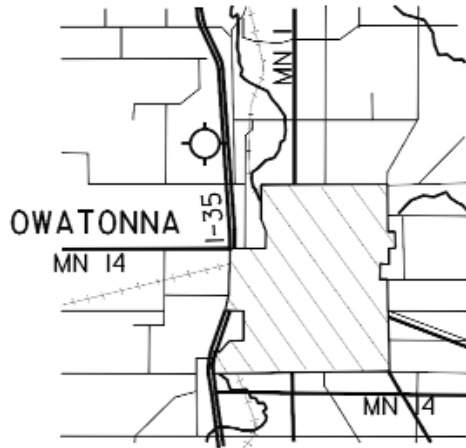

Owatonna - OWA

www.owatonnaairport.com

- Airport Manager:** Dave Beaver - 507-444-2448 -
airport@ci.owatonna.mn.us
- Contact Person:** Dave Beaver - 507-444-2448 -
airport@ci.owatonna.mn.us
- AWOS/ASOS:** 507-455-0642 - VHF 128.325
- MnWAS Loc/Hrs:** Arrival/Departure Building - 24 hours
Arrival/Departure Building - Flight Planning Room -
Mon-Sun, 8:00 A.M.-8:00 P.M.
- Attended:** Jan-Dec/All/0800-2000, Oct-Apr/All/0800-1800
- Fuel:** 100LL, Jet A - available 24 hours with credit card
- After Hrs Service:** 507-451-6611
- FBO(s):** Langer Aviation, Inc. - 507-444-0535 -
brentlan@hickorytech.net
- Businesses:** Blue Sky Aerial Photography - 507-446-0634 -
blueskyaerial@aol.com
- Ground Transport:** Courtesy car
- Food Service:** Vending machines
- Dining:** Perkins - 507-451-6831 - 1½ miles
Owatonna Family Restaurant - 507-444-4000 -
1½ miles
Famous Daves - 507-451-4008 - 1 mile
Timberlodge - 507-444-0303 - 1 mile
- Lodging:** Comfort Inn - 507-444-0818 - 1 mile
Holiday Inn - 507-446-8900 - 1 mile
Country Inn & Suites - 507-455-9295 - 3 miles
AmericInn - 507-455-1142 - 3 miles
- Airport Events:** Annual Fly-In
- Underwing Camp:** No
- Campgrounds:** KOA Campgrounds - 507-451-8050 - 5 miles
- Local Attractions:** Municipal Golf Course - 507-451-0730 - 3 miles;
Havanna Hills Par 3 & Driving Range - 507-451-2577 -
4 miles East; Cabela's - call for shuttle from airport -
1 mile; Holiday Inn Convention Center & Water Park -
1 mile
- Comments:** Additional servicing phone number - 507-676-4586
When Rochester approach is closed use MPLS
CTR - 132.35

FIELD ELEV. 1146'

(OWA)

OWATONNA

VICINITY MAP

SEC. CH: OMAHA NORTH

LAT: 44°07.4'

LONG: 93°15.6'

COMM: CTAF: 122.7(L)

AWOS: 128.325 VHF

RCO FSS: 122.25

ROCHESTER APP/DEP: 119.8

MPLS CTR: 132.35

TPA: 1998' (852')

APPROACH: ILS, RNAV, VOR,
VOR/DME, GPS

N VARIATION
3° E

RUNWAY		12 - 30		
		CLICKS ON 122.7		
		3	5	7
LIGHTS		LOW	MED	HIGH
REIL(12)		OFF	OFF	ON
MALSR		LOW	MED	HIGH
PAPI		ON	ON	ON