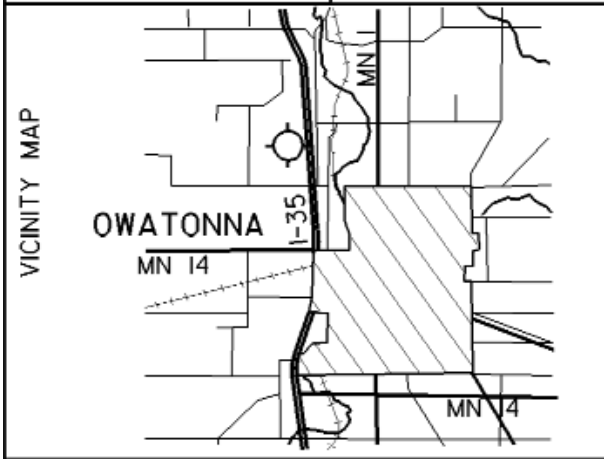

FIELD ELEV. 1146'

(OWA)

OWATONNA

SEC. CH: OMAHA NORTH
 LAT: 44°07.4'
 LONG: 93°15.6'
 COMM: CTAF: 122.7(L)
 AWOS: 128.325 VHF
 RCO FSS: 122.25
 ROCHESTER APP/DEP: 119.8
 MPLS CTR: 132.35
 RNAV: (FOW III.2) RI34 D6.8
 TPA: 1998' (852')
 APPROACH: ILS, RNAV, VOR,
 VOR/DME, GPS