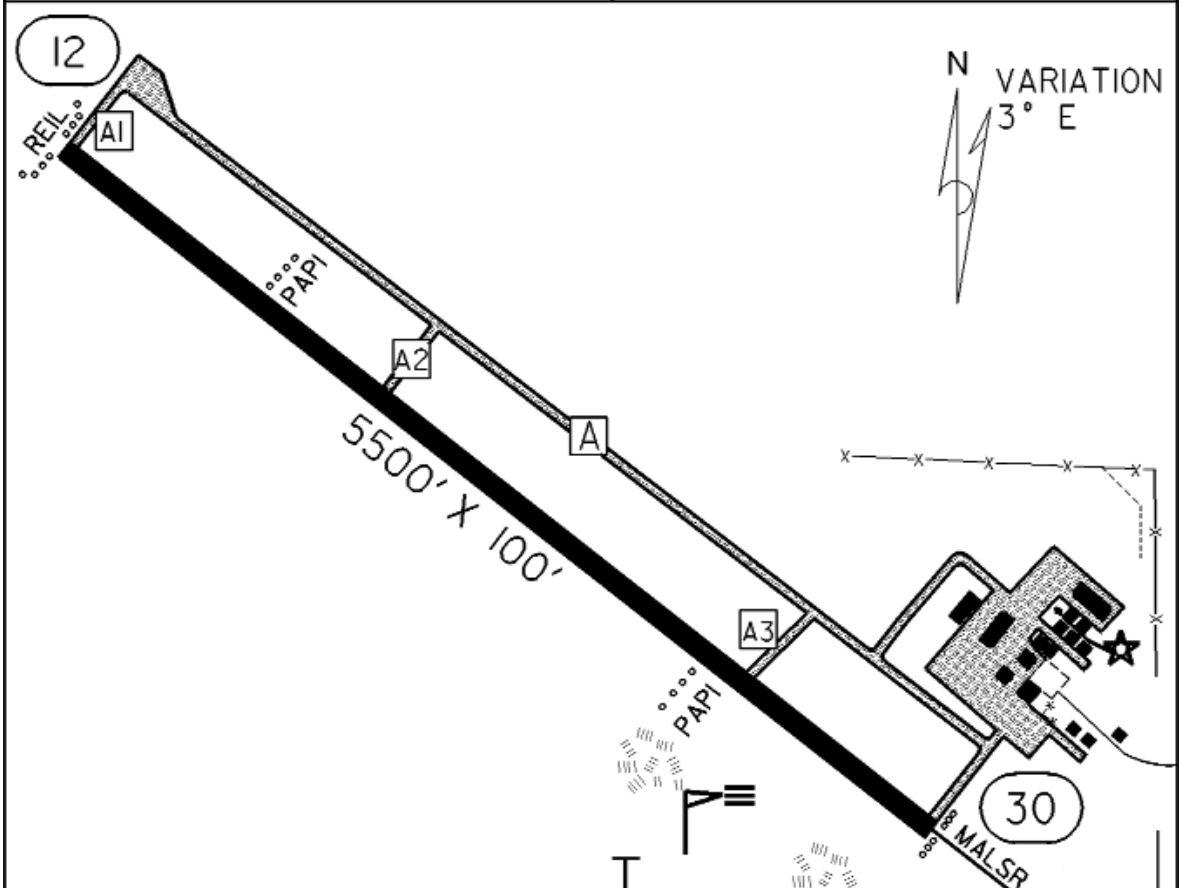

FIELD ELEV. 1146'

(OWA)

OWATONNA

SEC. CH: OMAHA NORTH
 LAT: 44°07.4'
 LONG: 93°15.6'
 COMM: CTAF: 122.7(L)
 AWOS: 128.325 VHF
 RCO FSS: 122.25
 ROCHESTER APP/DEP: 119.8
 MPLS CTR: 132.35
 RNAV: (FOW III.2) RI34 D6.8
 TPA: 1998' (852')
 APPROACH: ILS, RNAV, VOR,
 VOR/DME, GPS

RUNWAY	12 - 30		
	CLICKS ON 122.7		
	3	5	7
LIGHTS	LOW	MED	HIGH
REIL(12)	OFF	OFF	ON
MALSR	LOW	MED	HIGH
PAPI	ON	ON	ON

OWATONNA-DEGNER REGIONAL AIRPORT

OWATONNA