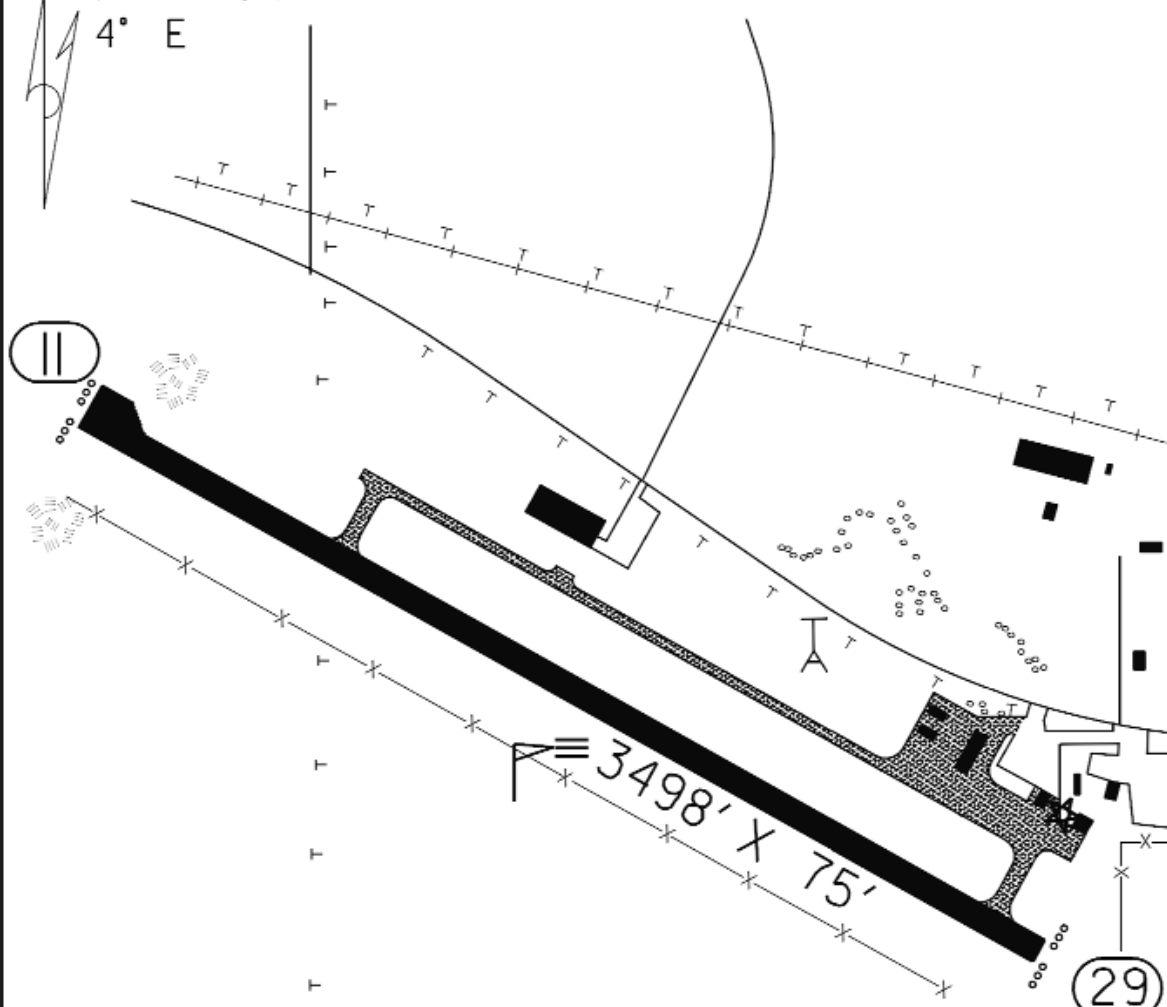

N

SEC. CH: TWIN CITIES (S)

LAT: 44° 46.7'

LONG: 95° 02.0'

COMM: CTAF: 122.8

ASOS: 119.275 VHF

MPLS CTR: 127.1

TPA: 1880' (804')

APPROACH: RNAV, GPS,
VOR/DME

N

VARIATION

4° E