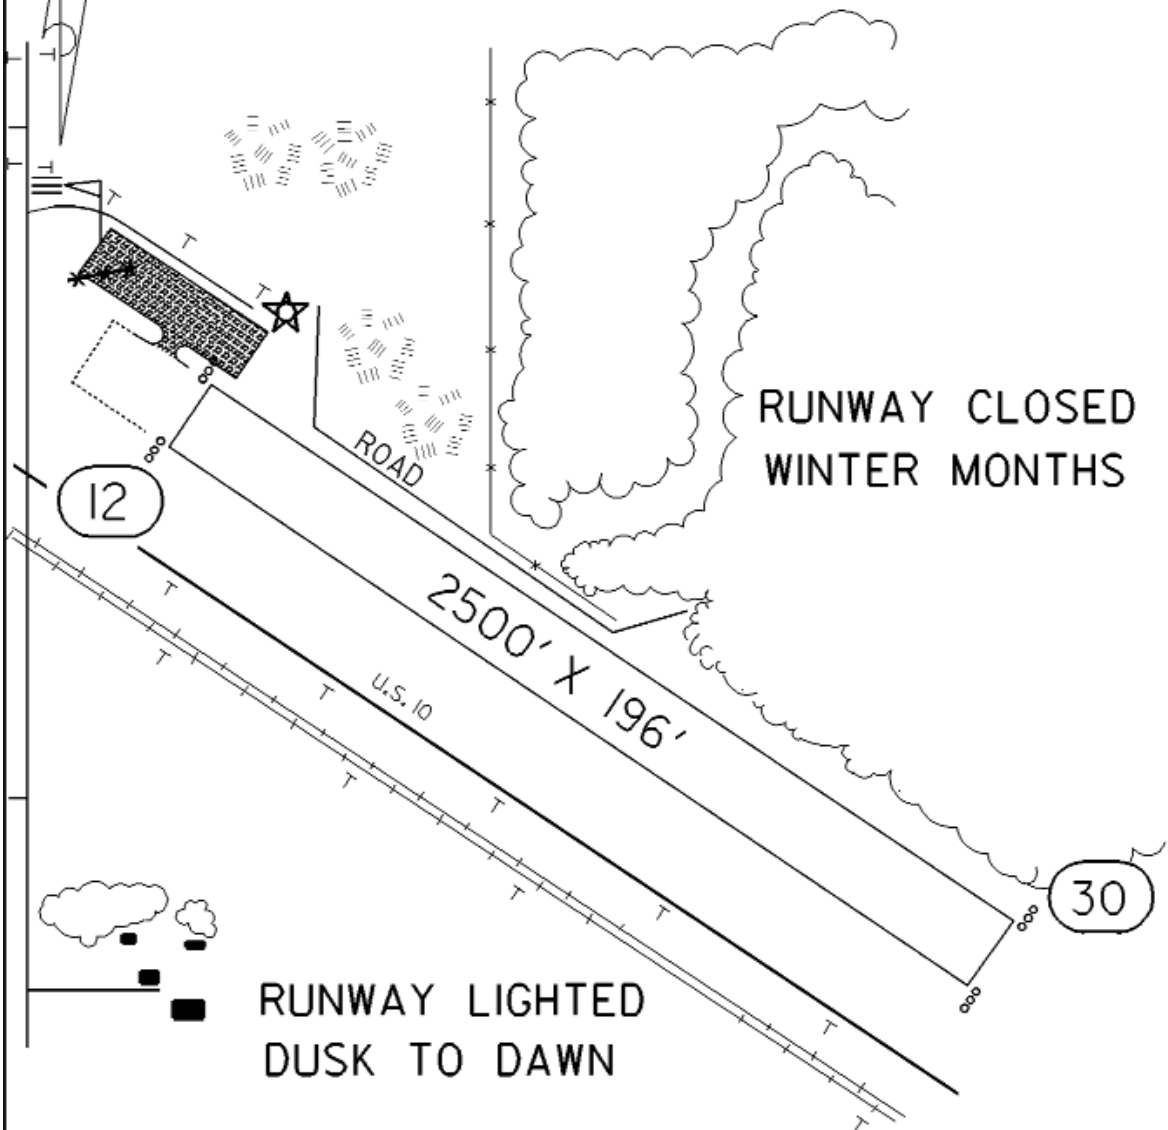

SEC. CH: TWIN CITIES (S)

LAT: 46° 30.1'

LONG: 95° 20.3'

COMM: CTAF: 122.9

MPLS CTR: 126.1

RNAV: (PKD 110.6) R204 D26.3

TPA: 2200' (799')

N VARIATION
4° E