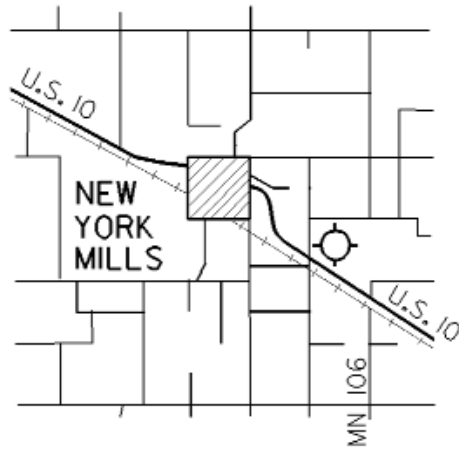

Golf Courses: Wadena - 14 miles East
Perham - 14 miles West
Henning - 20 miles SW

Local Attractions: Regional Cultural Center & Arts Retreat - 2 miles
Finn Creek Museum - 4 miles

Comments: None

FIELD ELEV. 1401'

(25Y) NEW YORK MILLS

VICINITY MAP

SEC. CH: TWIN CITIES (S)

LAT: 46° 30.1'

LONG: 95° 20.3'

COMM: CTAF: 122.9

MPLS CTR: 126.1

RNAV: (PKD 110.6) R204 D26.3

TPA: 2200' (799')

N VARIATION
4° E

NEW YORK MILLS MUNICIPAL AIRPORT NEW YORK MILLS