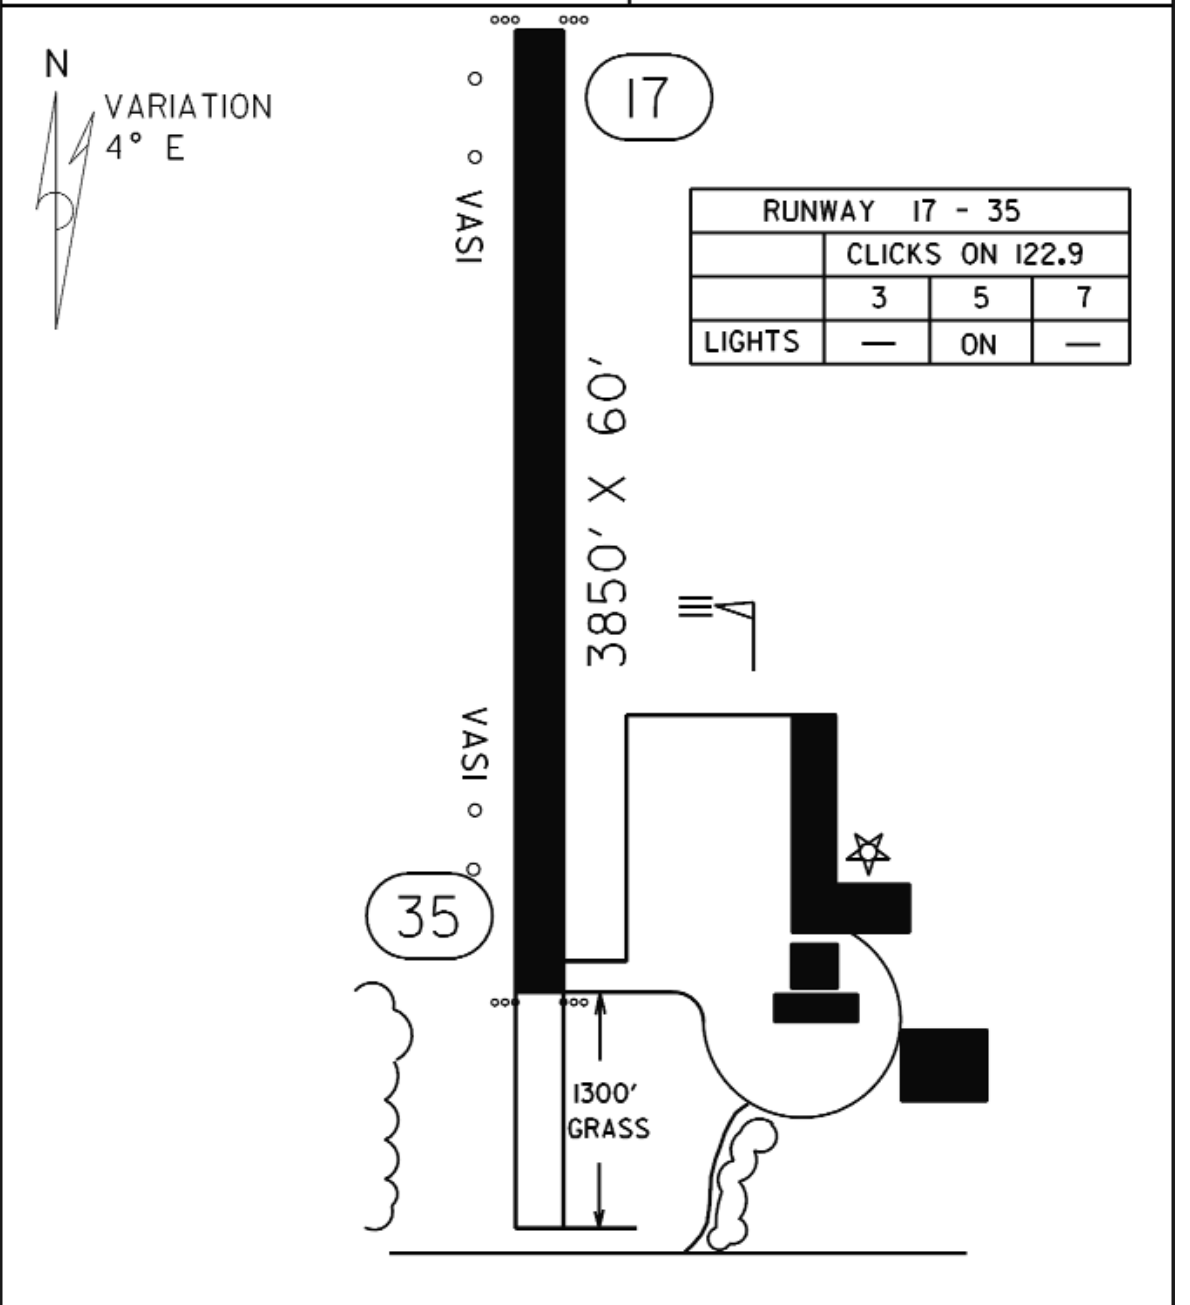

NARY NATIONAL AIRPORT (SHEFLAND FIELD)

NARY