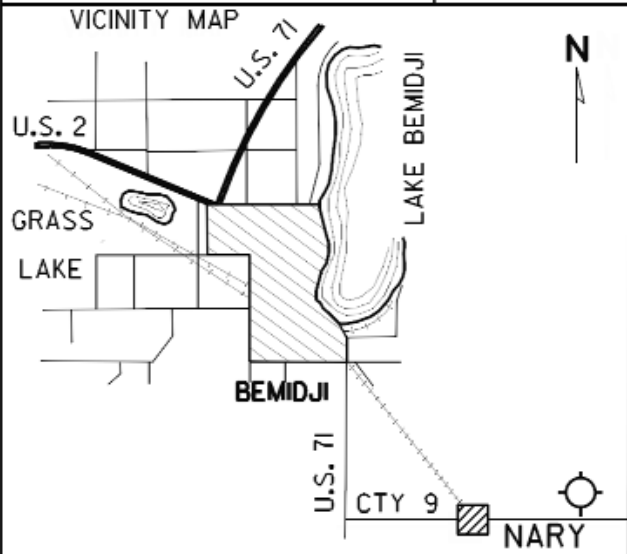

Lodging: None

Airport Events: None reported

Underwing Camp: Yes

Campgrounds: None

Local Attractions: Maple Ridge Golf Course - 3 miles

Comments: Fuel is not always available.
Please fly over the runway before landing to check
for deer. There is no deer fence.

FIELD ELEV. 1389'

(5C3)

NARY

SEC. CH: TWIN CITIES (N)

LAT: 47° 22.5'

LONG: 94° 47.9'

COMM: CTAF: 122.8

ACTIVATE 122.9 (L)