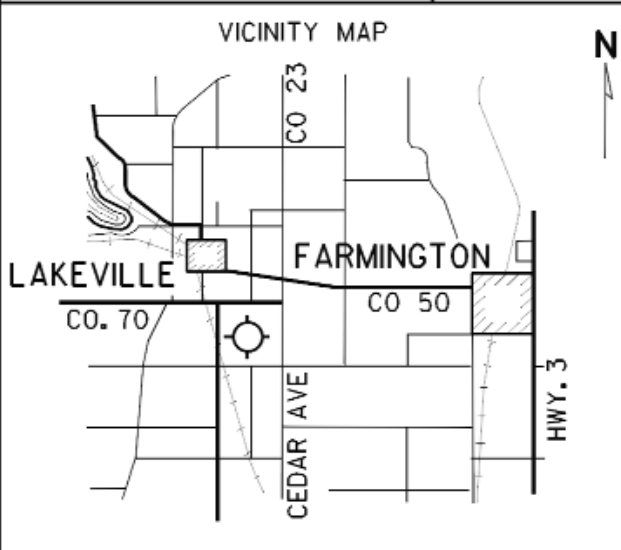

FIELD ELEV. 960'

(L VN)

MINNEAPOLIS

SEC. CH: TWIN CITIES (S)  
 LAT: 44° 37.7'  
 LONG: 93° 13.7'  
 COMM: CTAF: 123.0 (L)  
 AWOS: 118.0 VHF  
 RCO FSS: 122.1R 115.7T  
 CLNC DEL: 118.95  
 MPLS APP: 134.7  
 TPA: 1760' (800')  
 RWY 12 RGT TFC  
 APPROACH: ILS, GPS & VOR