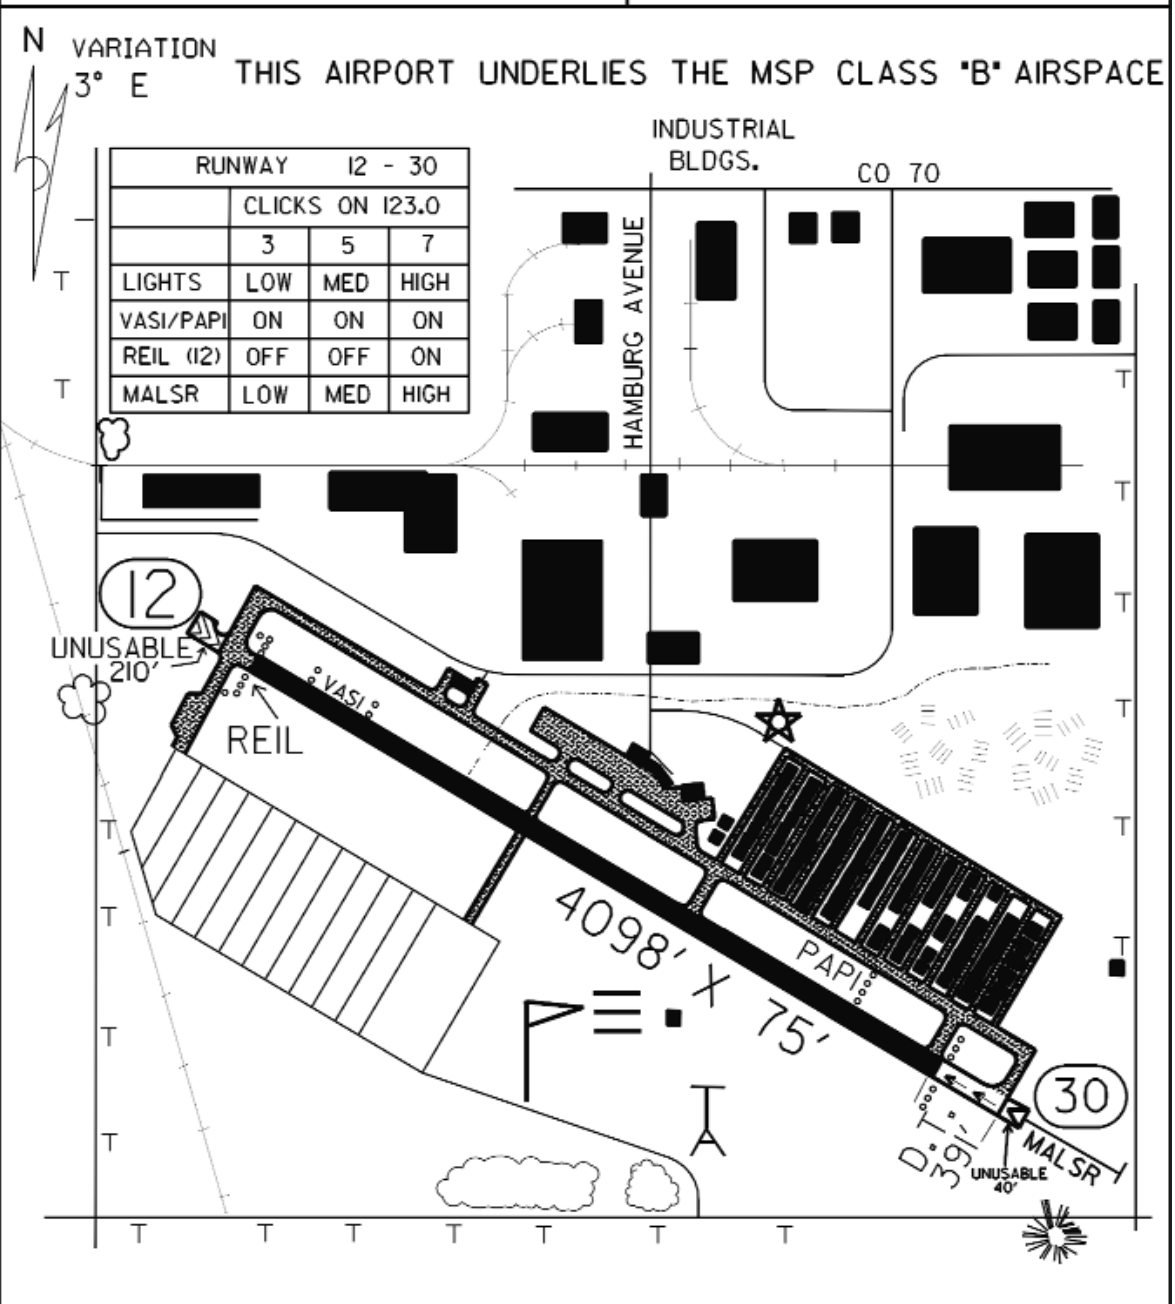

FIELD ELEV. 960'

(L VN)

MINNEAPOLIS

SEC. CH: TWIN CITIES (S)  
 LAT: 44° 37.7'  
 LONG: 93° 13.7'  
 COMM: CTAF: 123.0 (L)  
 AWOS: 118.0 VHF  
 RCO FSS: 122.1R 115.7T  
 CLNC DEL: 118.95  
 MPLS APP: 134.7  
 TPA: 1760' (800')  
 RWY 12 RGT TFC  
 APPROACH: ILS, GPS & VOR