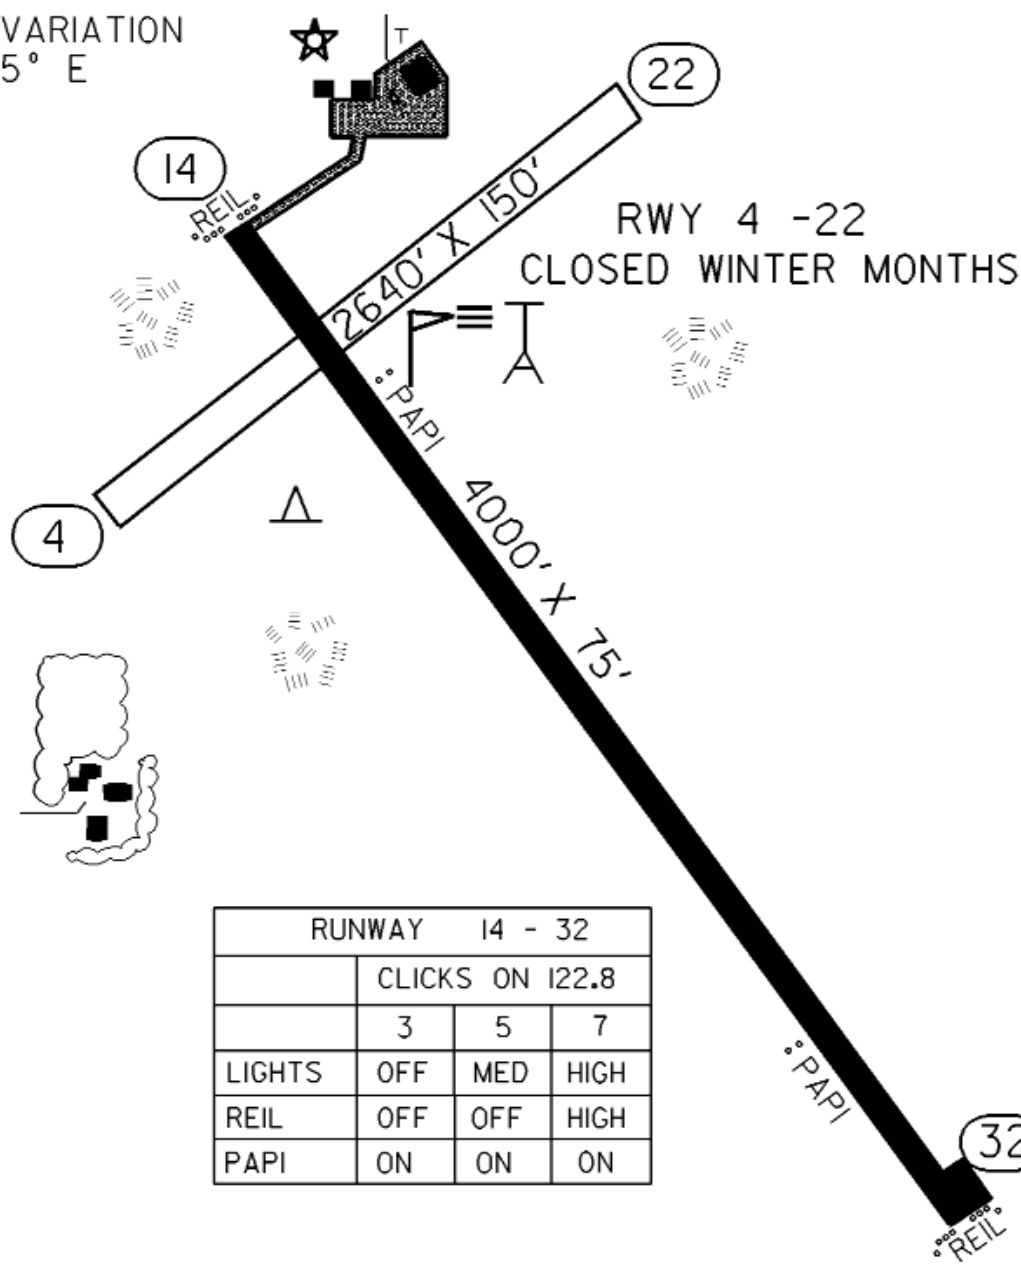

FIELD ELEV. 1138'

(MOX)

MORRIS

SEC. CH: TWIN CITIES (S)  
 LAT: 45° 34.0'  
 LONG: 95° 58.1'  
 COMM: CTAF: 122.8(L)  
 AWOS: 109.6 VOR  
 RCO FSS: 122.25  
 MPLS CTR: 126.1  
 RNAV: (MOX 109.6) ON AIRPORT  
 TPA: 1890' (752')  
 APPROACH: GPS, RNAV  
 VOR

N VARIATION  
 5° E

RUNWAY 14 - 32			
CLICKS ON 122.8			
	3	5	7
LIGHTS	OFF	MED	HIGH
REIL	OFF	OFF	HIGH
PAPI	ON	ON	ON

MORRIS MUNICIPAL AIRPORT

MORRIS