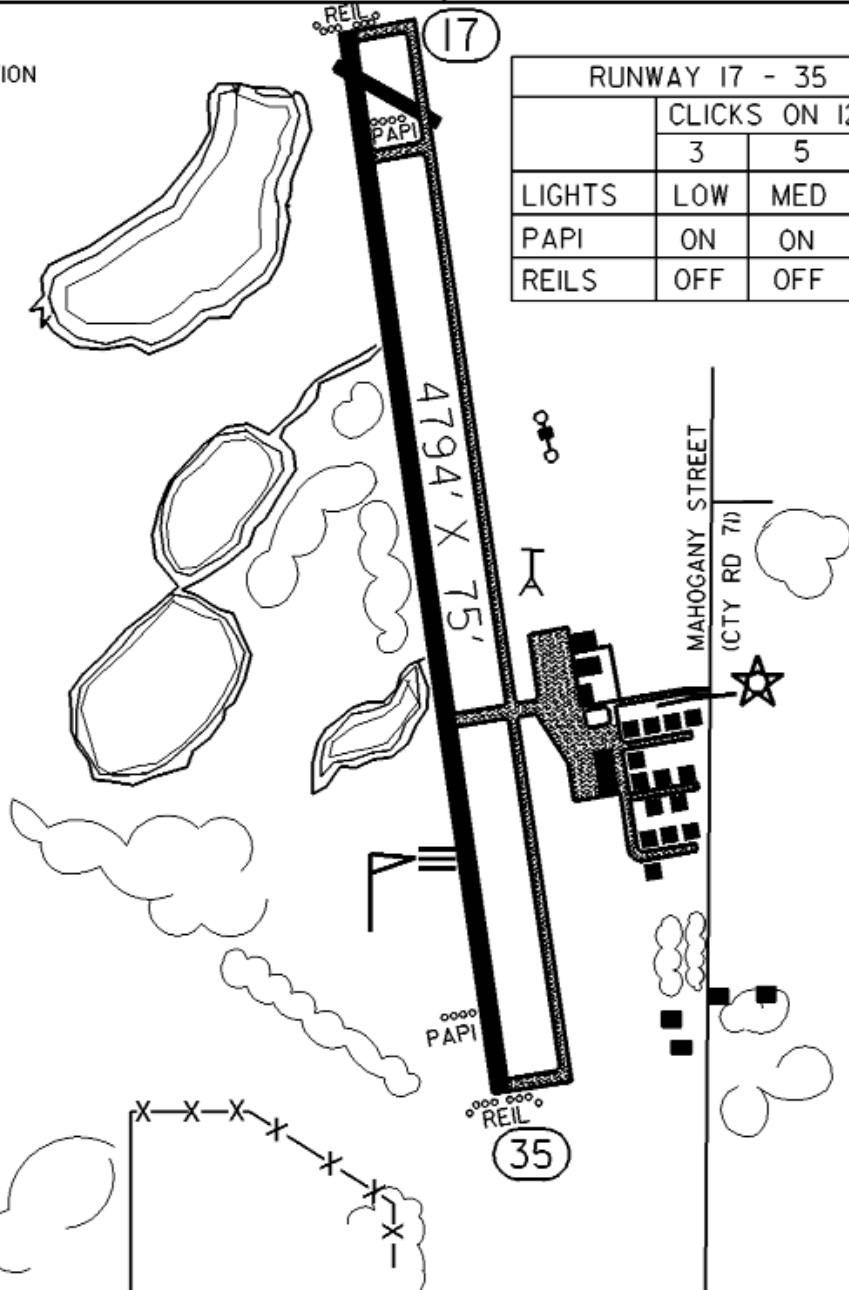

Local Attractions: Vasaloppet Ski Race
Kanabec History Center
Fishing & boating on various lakes
Grand Casino Hinckley

Comments: None

FIELD ELEV. 1012'

(JMR)

MORA

VICINITY MAP

SEC. CH: TWIN CITIES (S)
 LAT: 45° 53.2'
 LONG: 93° 16.3'
 COMM: CTAF: 122.8 (L)
 AWOS: 327 NDB
 RCO FSS: 122.4
 MPLS CTR: 121.05
 RNAV: (STC 112.1) R55 D38.8
 NDB: (JMR) 327
 TPA: 2012' (1000')
 APPROACH: GPS & NDB
 RNAV