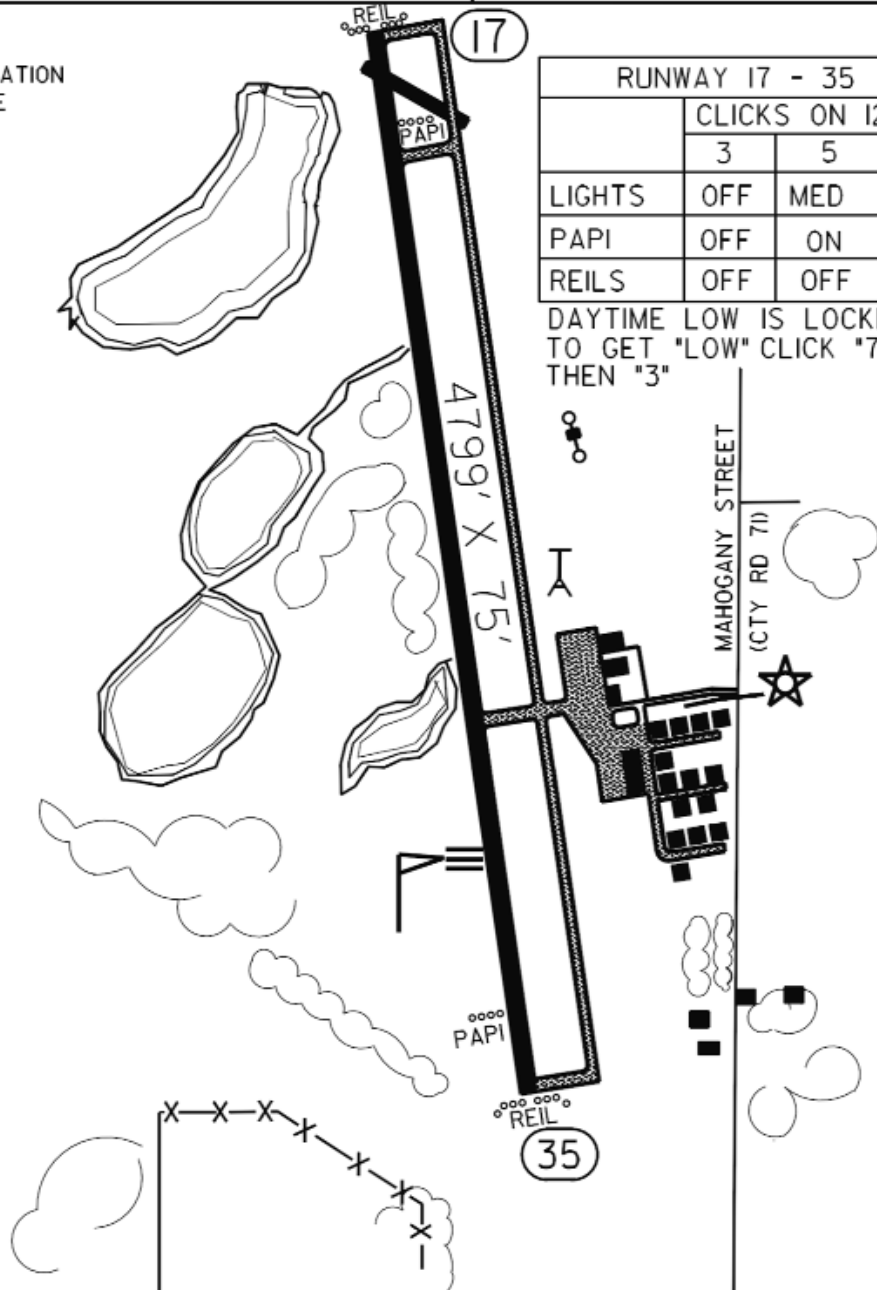

FIELD ELEV. 1012'

(JMR)

MORA

VICINITY MAP

SEC. CH: TWIN CITIES (S)  
 LAT: 45° 53.2'  
 LONG: 93° 16.3'  
 COMM: CTAF: 122.8 (L)  
 AWOS: 327 NDB  
 RCO FSS: 122.4  
 MPLS CTR: 121.05  
 NDB: (JMR) 327  
 TPA: 2012' (1000')  
 APPROACH: GPS & NDB

VARIATION  
2° E

RUNWAY 17 - 35			
	CLICKS ON 122.8		
	3	5	7
LIGHTS	OFF	MED	HIGH
PAPI	OFF	ON	ON
REILS	OFF	OFF	ON

DAYTIME LOW IS LOCKED OUT TO GET "LOW" CLICK "7" FIRST THEN "3"

MORA MUNICIPAL AIRPORT

MORA