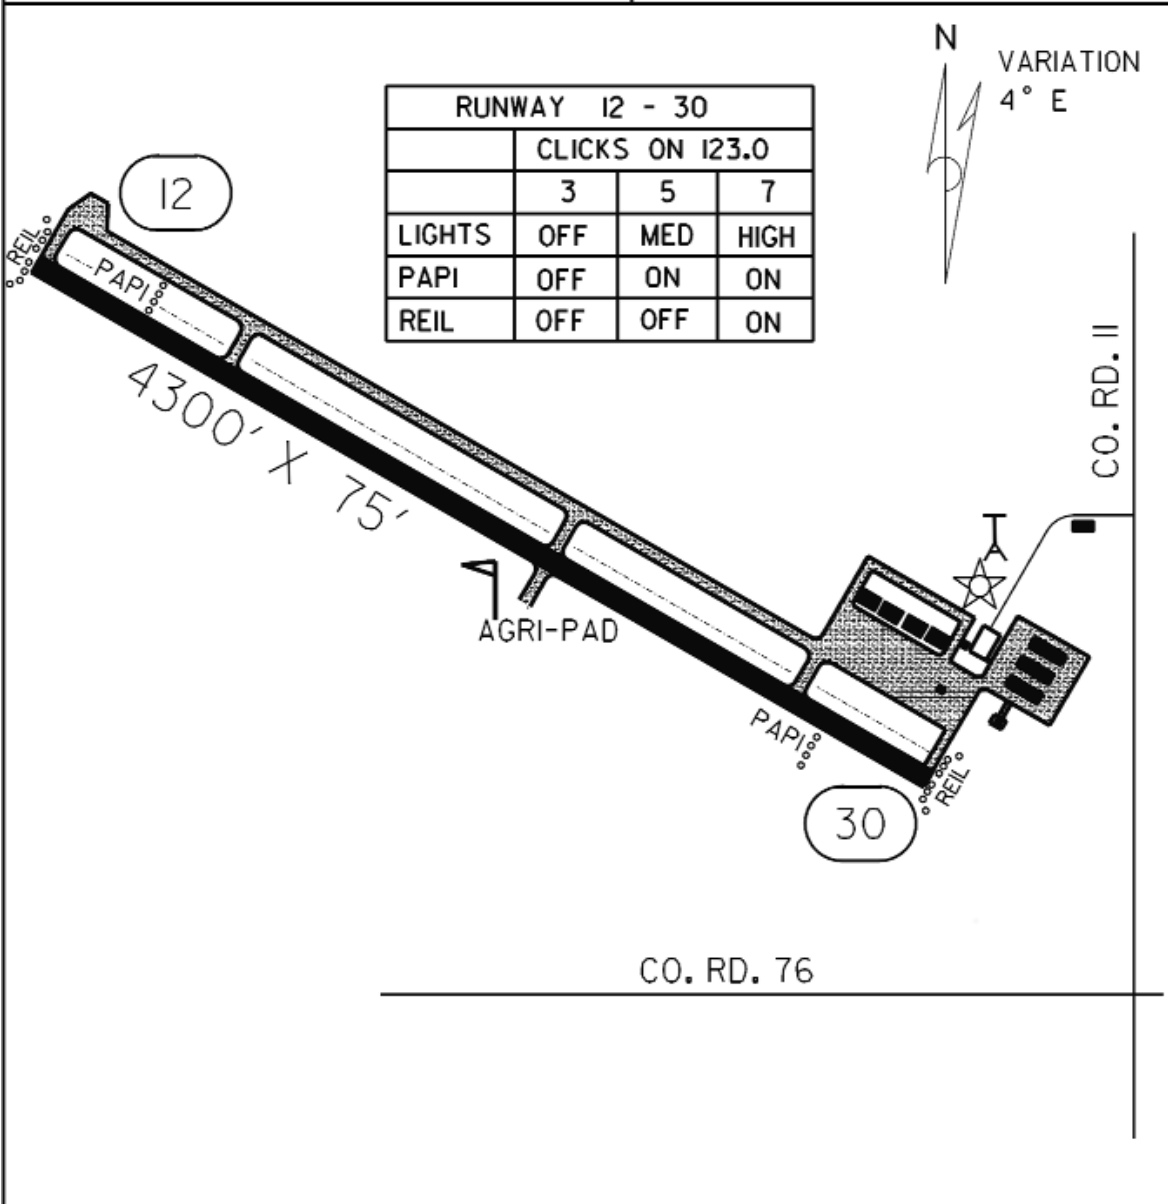

FIELD ELEV. 917'

(JKJ)

MOORHEAD

SEC. CH: TWIN CITIES (N)
 LAT: 46° 50.4'
 LONG: 96° 39.8'
 COMM: CTAF: 123.0 (L)
 AWOS: 120.0 VHF
 FARGO APP: 120.4
 MPLS CTR: 127.35
 GCO: 121.725
 TPA: 1717' (800')
 APPROACH: VOR, GPS, RNAV