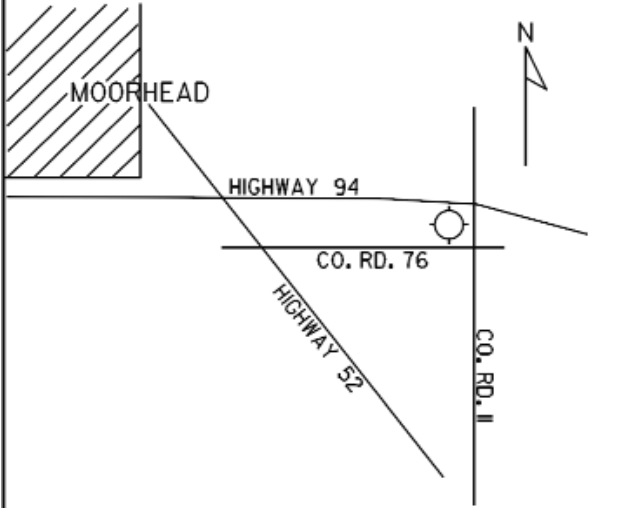

FIELD ELEV. 917'

(JKJ)

MOORHEAD

SEC. CH: TWIN CITIES (N)
 LAT: 46° 50.4'
 LONG: 96° 39.8'
 COMM: CTAF: 123.0 (L)
 AWOS: 120.0 VHF
 FARGO APP: 120.4
 MPLS CTR: 127.35
 GCO: 121.725
 TPA: 1717' (800')
 APPROACH: VOR, GPS, RNAV