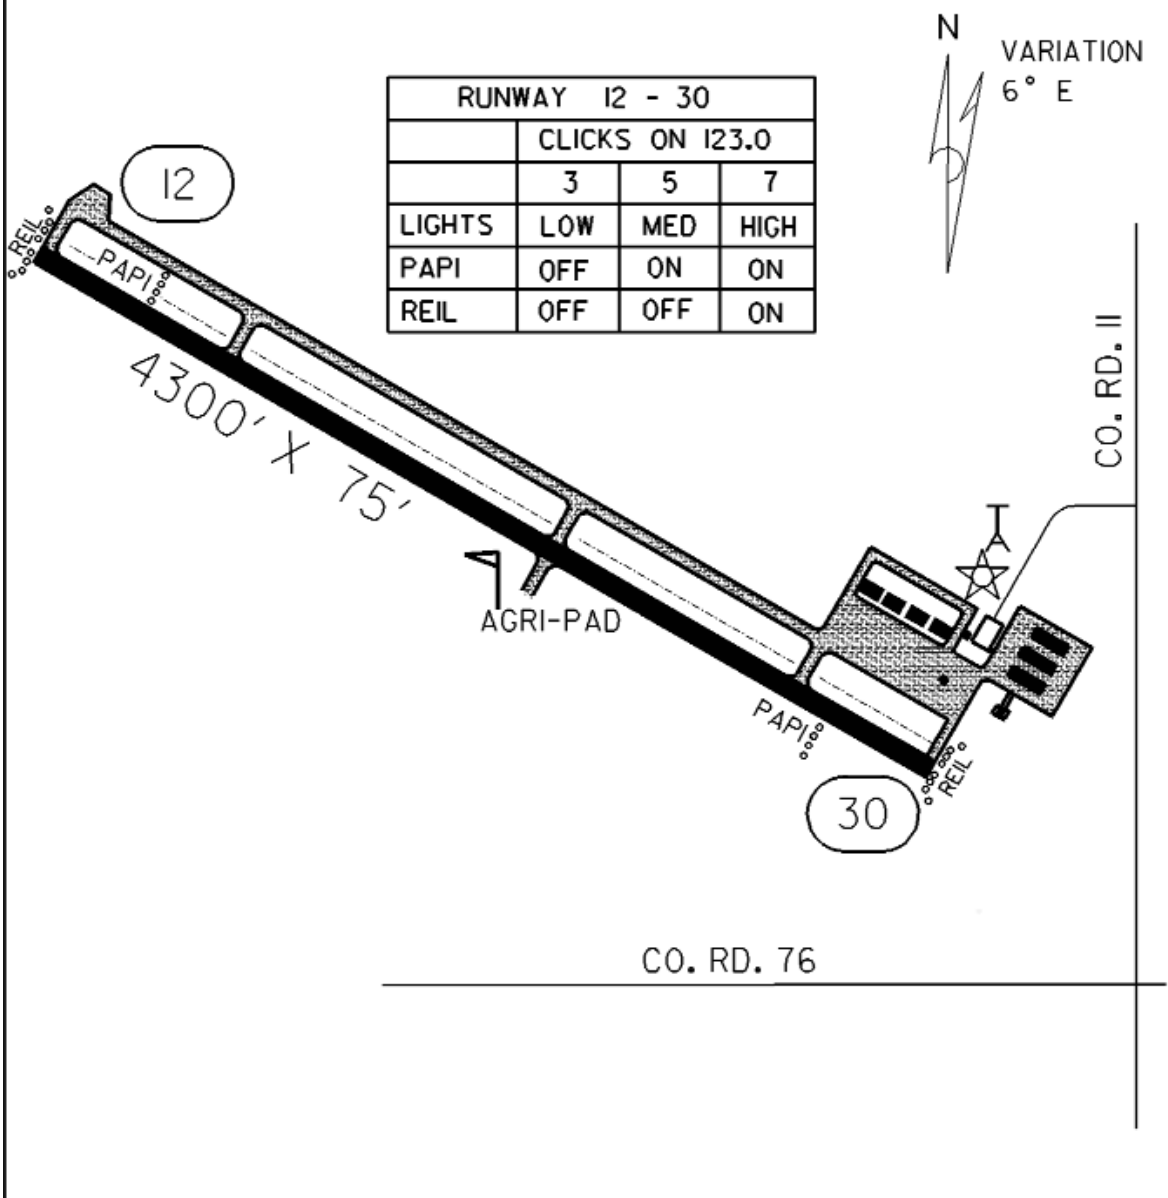

Fargo/Moorhead Baseball Team

Comments: City web site - www.cityofmoorhead.com

When Fargo approach is closed use MPLS CTR -
127.35

FIELD ELEV. 917'

(JKJ)

MOORHEAD

SEC. CH: TWIN CITIES (N)
 LAT: 46° 50.4'
 LONG: 96° 39.8'
 COMM: CTAF: 123.0 (L)
 AWOS: 120.0 VHF
 FARGO APP: 120.4
 MPLS CTR: 127.35
 GCO: 121.725
 RNAV: (FAR 116.2) R047 D9.2
 TPA: 1717' (800')
 APPROACH: VOR, GPS, RNAV