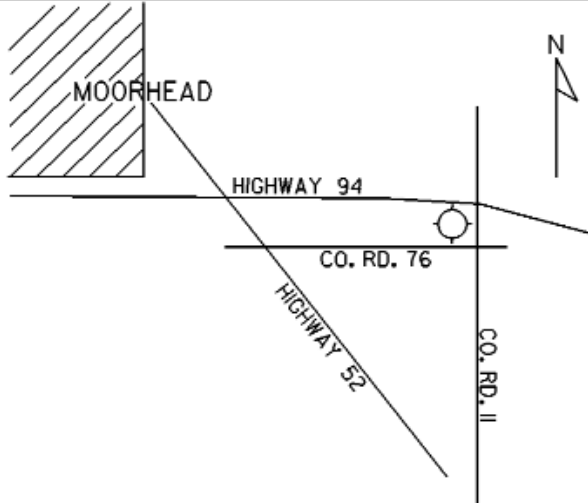

Fargo/Moorhead Baseball Team

Comments: City web site - www.cityofmoorhead.com

When Fargo approach is closed use MPLS CTR -
127.35

FIELD ELEV. 917'

(JKJ)

MOORHEAD

SEC. CH: TWIN CITIES (N)
 LAT: 46° 50.4'
 LONG: 96° 39.8'
 COMM: CTAF: 123.0 (L)
 AWOS: 120.0 VHF
 FARGO APP: 120.4
 MPLS CTR: 127.35
 GCO: 121.725
 RNAV: (FAR 116.2) R047 D9.2
 TPA: 1717' (800')
 APPROACH: VOR, GPS, RNAV