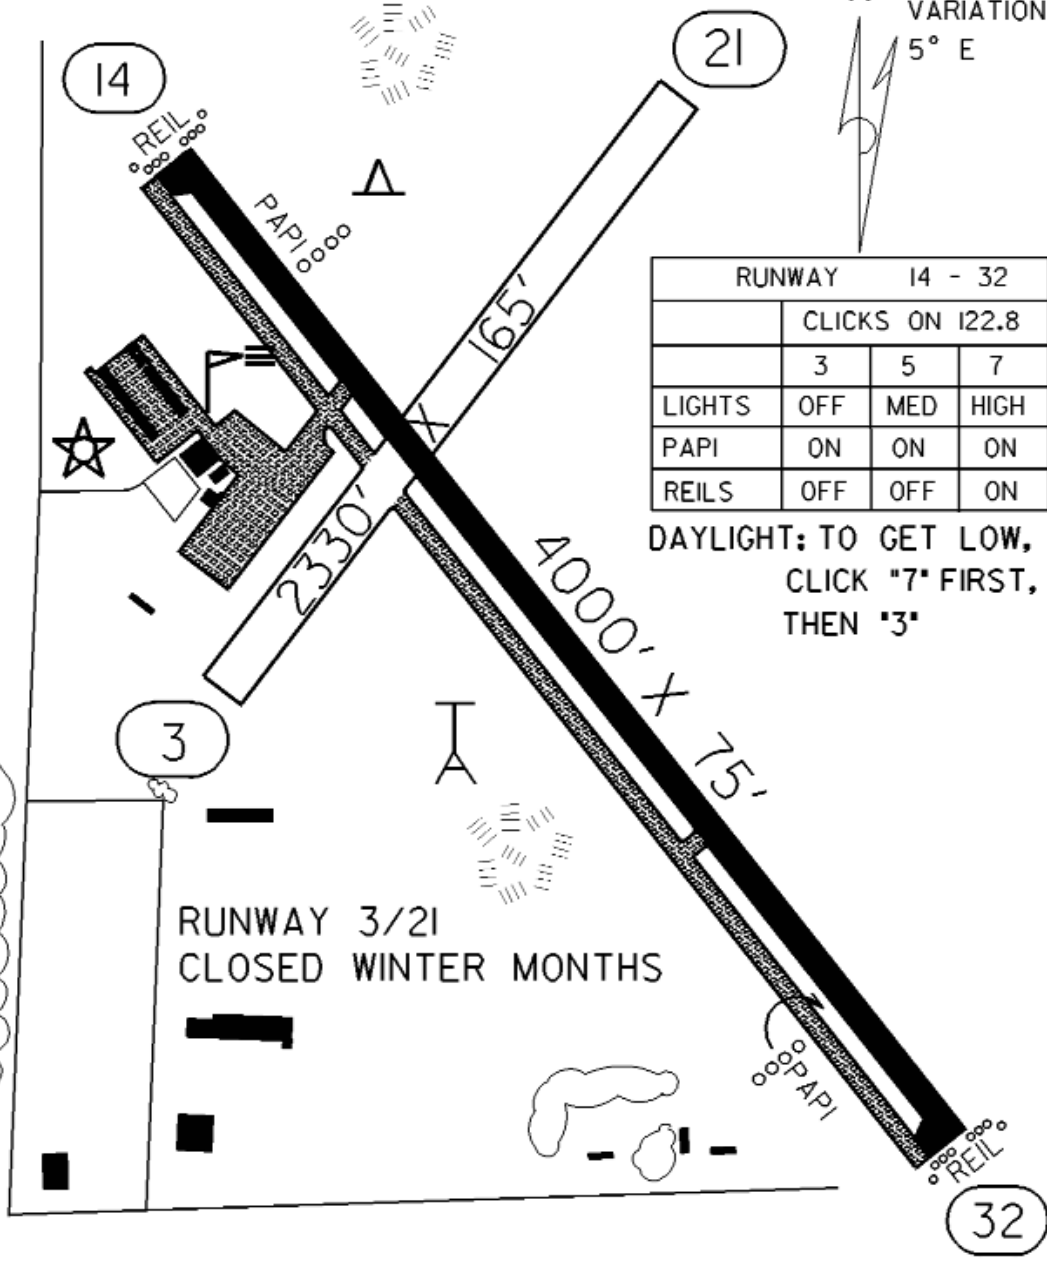

SEC. CH: TWIN CITIES (S)

LAT: 44° 58.1'

LONG: 95° 42.6'

COMM: CTAF: 122.8 (L)

AWOS: III.6 VOR

RCO FSS: 122.45

MPLS CTR: 125.5

RNAV: (MVE III.6) ON AIRPORT

TPA: 1900' (866')

APPROACH: GPS & VOR

VARIATION
5° E