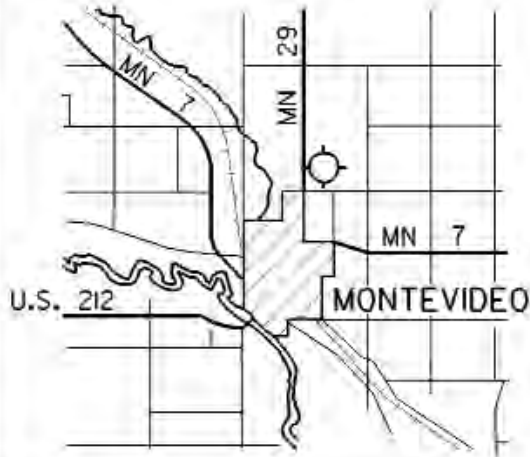

FIELD ELEV. 1034'

(MVE)

MONTEVIDEO

VICINITY MAP

N  
 SEC. CH: TWIN CITIES (S)  
 LAT: 44° 58.1'  
 LONG: 95° 42.6'  
 COMM: CTAF: 122.8 (L)  
 AWOS: III.6 VOR  
 RCO FSS: 122.45  
 MPLS CTR: 125.5  
 RNAV: (MVE III.6) ON AIRPORT  
 TPA: 1900' (866')  
 APPROACH: GPS & VOR

MONTEVIDEO