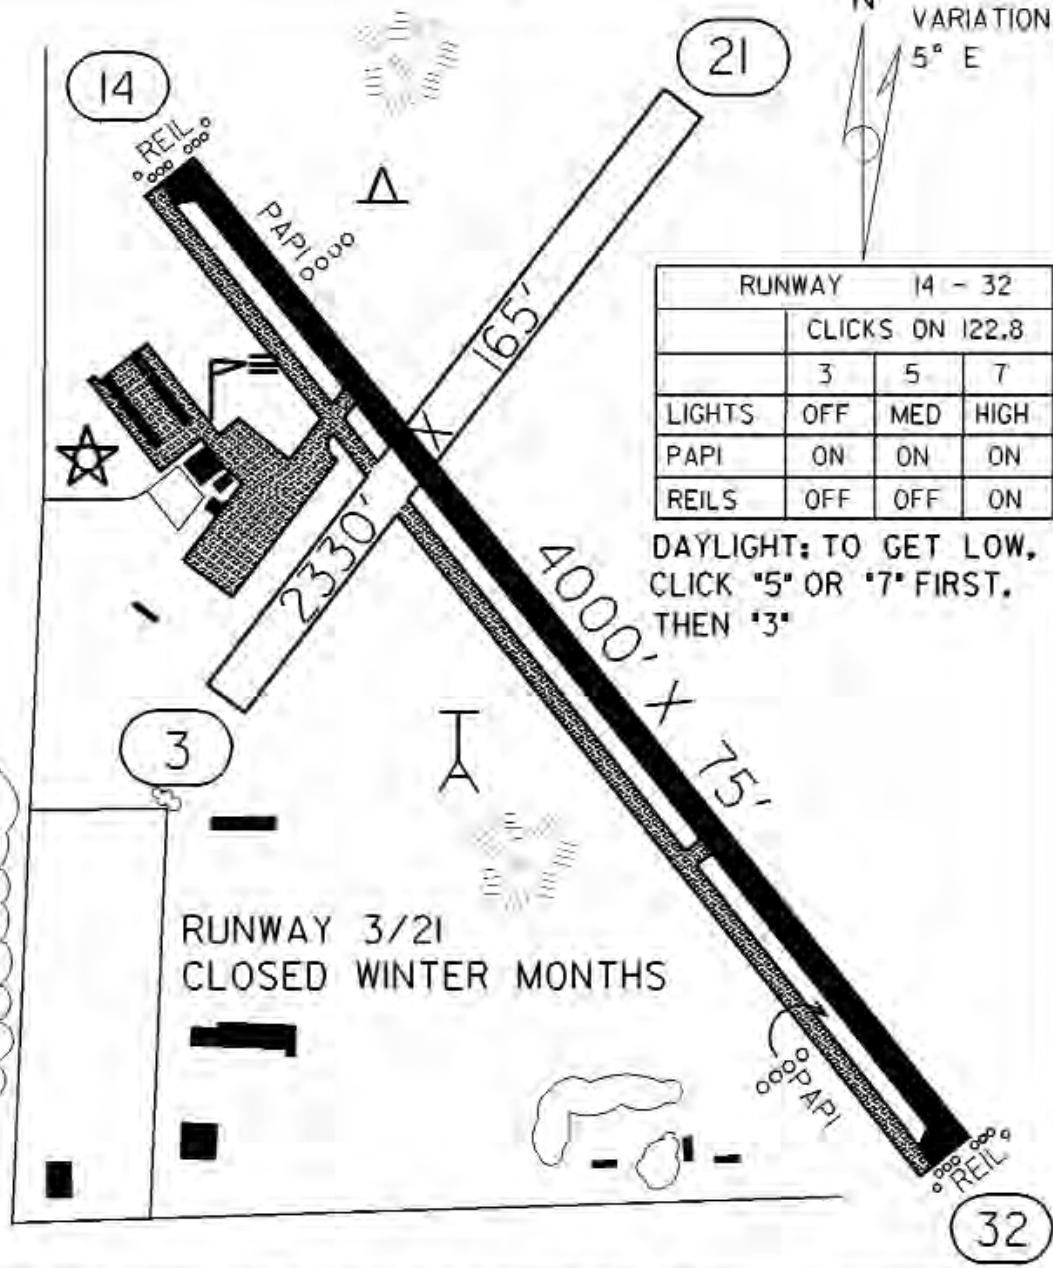

FIELD ELEV. 1034'

(MVE)

MONTEVIDEO

VICINITY MAP

N  
 SEC. CH: TWIN CITIES (S)  
 LAT: 44° 58.1'  
 LONG: 95° 42.6'  
 COMM: CTAF: 122.8 (L)  
 AWOS: III.6 VOR  
 RCO FSS: 122.45  
 MPLS CTR: 125.5  
 RNAV: (MVE III.6) ON AIRPORT  
 TPA: 1900' (866')  
 APPROACH: GPS & VOR

RUNWAY 14 - 32			
CLICKS ON 122.8			
	3	5	7
LIGHTS	OFF	MED	HIGH
PAPI	ON	ON	ON
REILS	OFF	OFF	ON

DAYLIGHT: TO GET LOW,  
 CLICK '5' OR '7' FIRST,  
 THEN '3'

RUNWAY 3/21  
 CLOSED WINTER MONTHS

MONTEVIDEO - CHIPPEWA CO. AIRPORT