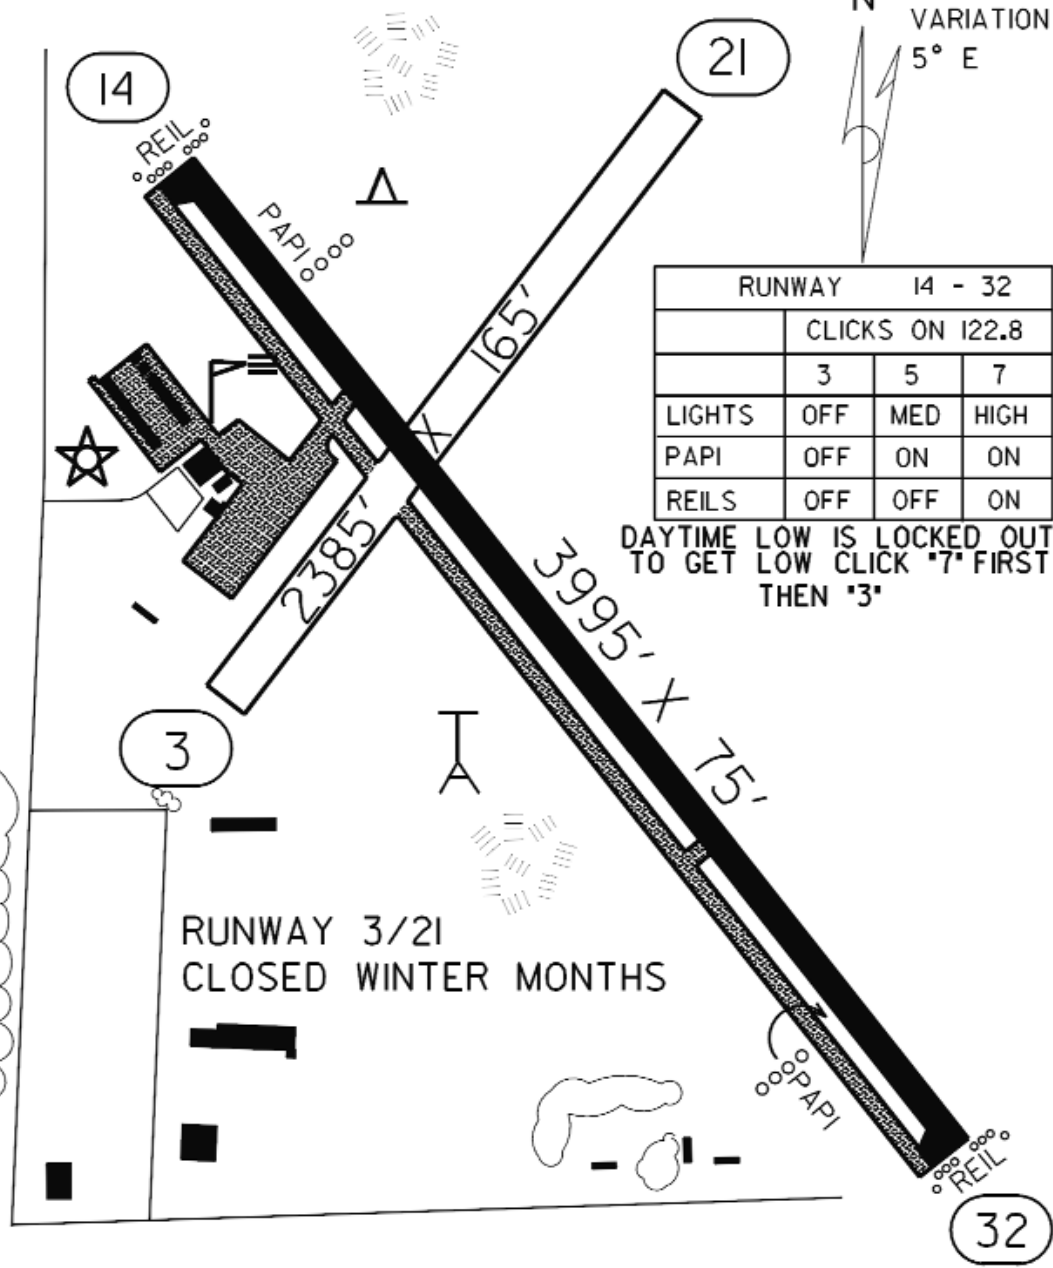

FIELD ELEV. 1034'

(MVE)

MONTEVIDEO

VICINITY MAP

SEC. CH: TWIN CITIES (S)  
 LAT: 44° 58.1'  
 LONG: 95° 42.6'  
 COMM: CTAF: 122.8 (L)  
 AWOS: III.6 VOR  
 RCO FSS: 122.45  
 MPLS CTR: 125.5  
 TPA: 1900' (866')  
 APPROACH: GPS & VOR