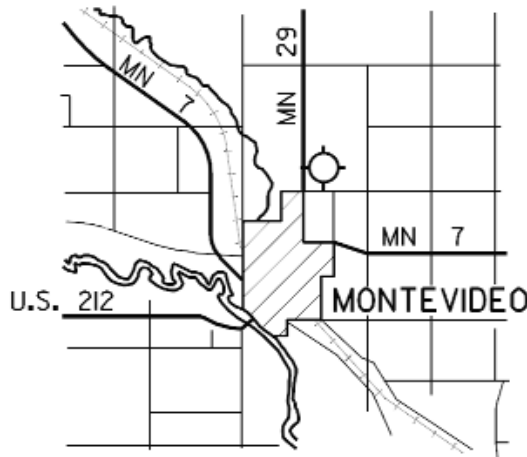

**Underwing Camp:** Yes

**Campgrounds:** Lagoon Park Campgrounds

**Local Attractions:** Montevideo Country Club  
Fiesta Days - June  
Pioneer Village - 320-269-7636

**Comments:** Airport manager's cell phone - 320-841-0479

FIELD ELEV. 1034'

(MVE)

MONTEVIDEO

VICINITY MAP

SEC. CH: TWIN CITIES (S)  
 LAT: 44° 58.1'  
 LONG: 95° 42.6'  
 COMM: CTAF: 122.8 (L)  
 AWOS: III.6 VOR  
 RCO FSS: 122.45  
 MPLS CTR: 125.5  
 TPA: 1900' (866')  
 APPROACH: GPS & VOR

MONTEVIDEO