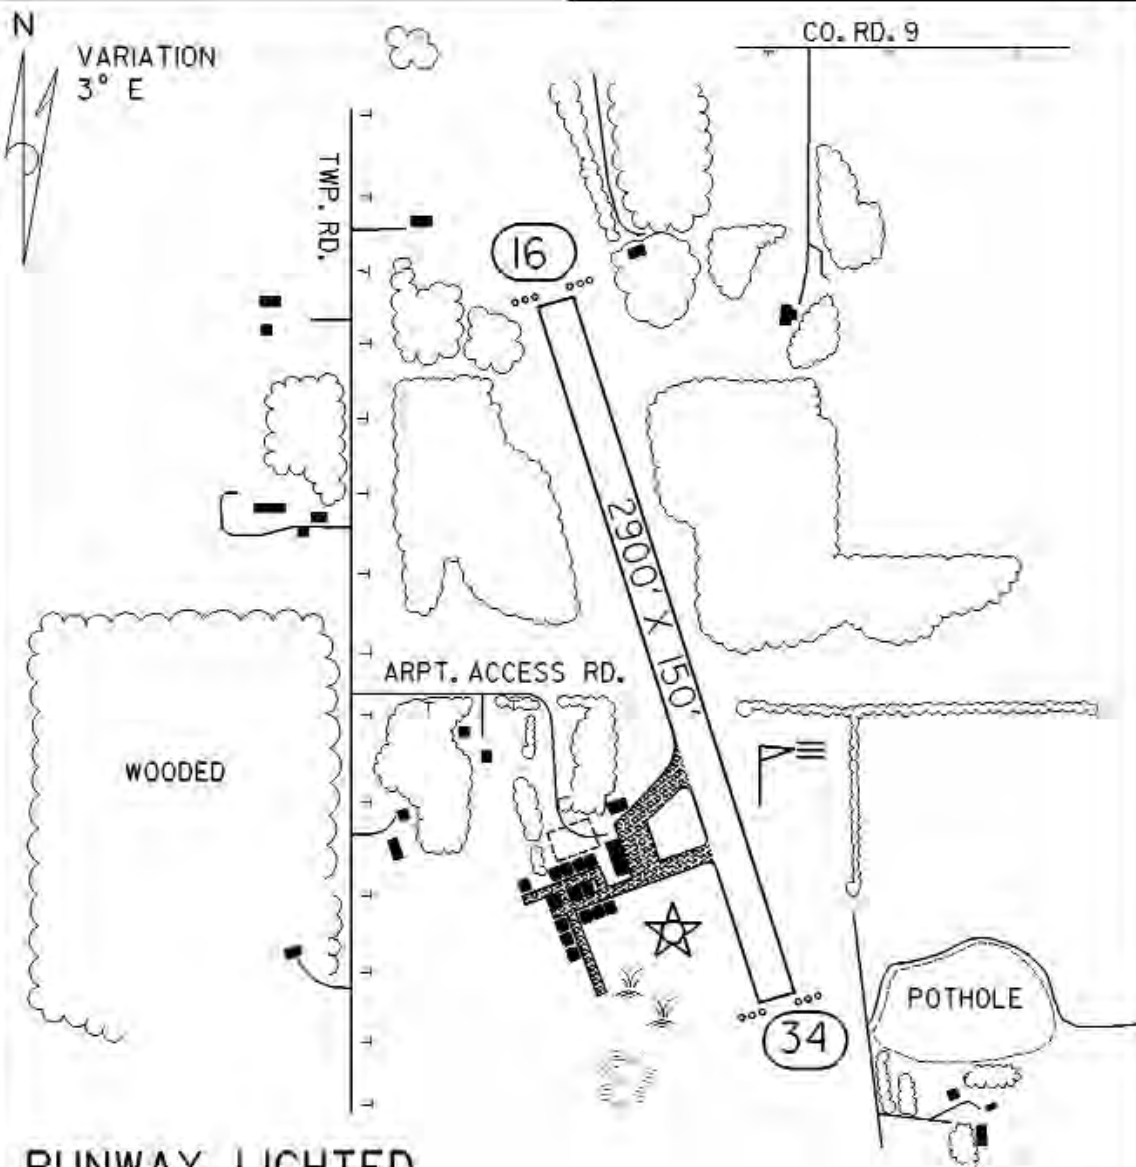

FIELD ELEV. 1100'

(18Y)

MILACA

VICINITY MAP

N

SEC. CH: TWIN CITIES (S)

LAT: 45° 46.4'

LONG: 93° 37.9'

COMM: CTAF: 122.9

MPLS CTR: 121.05

RNAV: (STC 112.1) R053 D22.4

TPA: 1900' (800')

N

VARIATION
3° E

RUNWAY LIGHTED
DUSK TO DAWN

MILACA MUNICIPAL AIRPORT