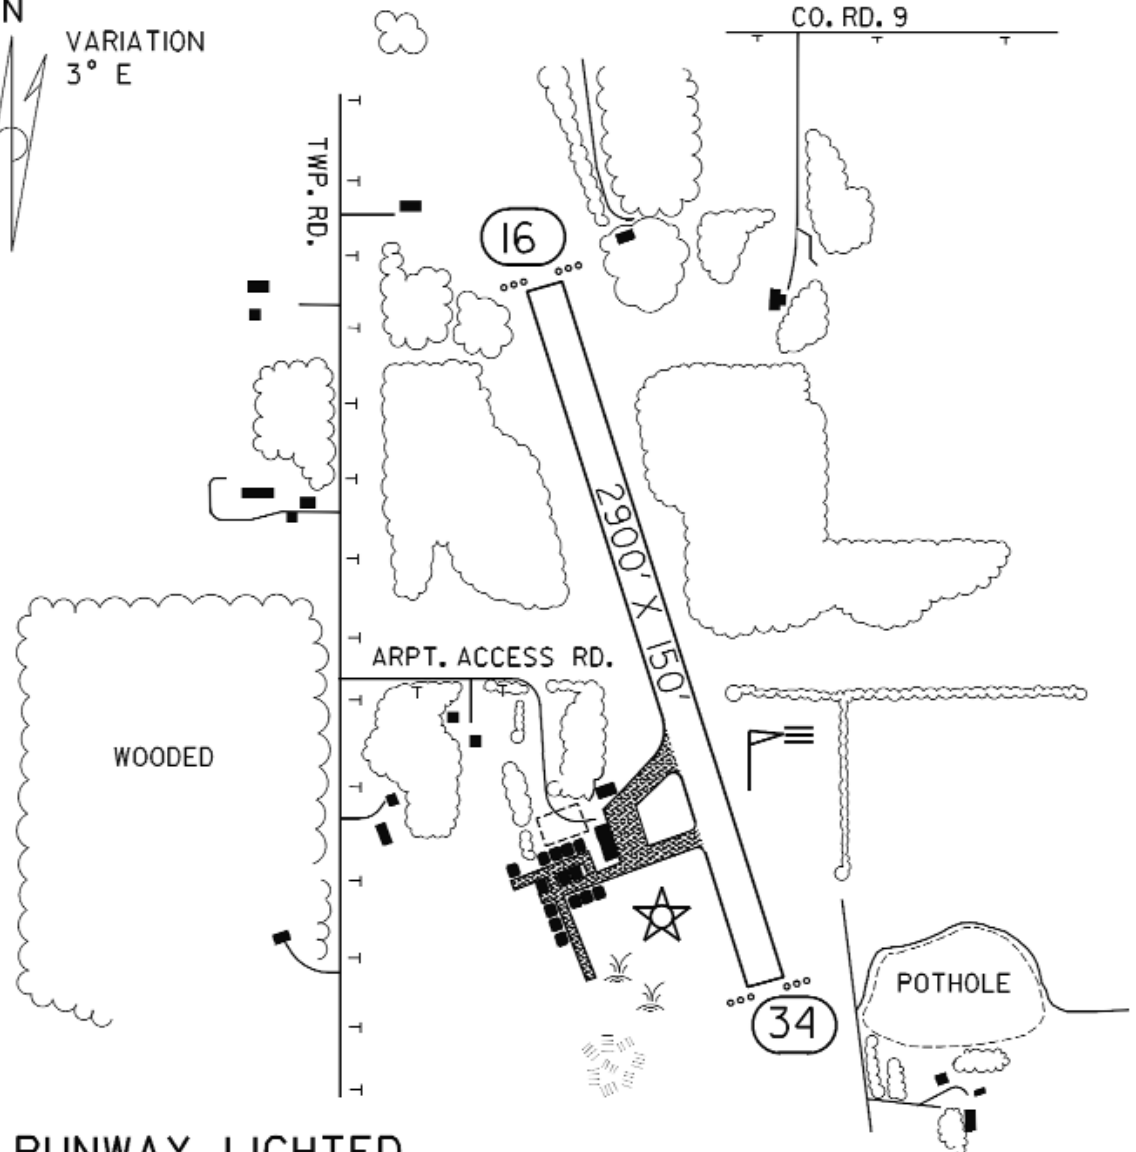

**Local Attractions:** Milaca Golf Club - 320-983-2110; Rum River; four parks; 14 miles of hiking, biking & ski trails; Museum - 320-982-1212; Cross Country Mega Meet

**Comments:** Airport manager's cell phone - 320-492-8246  
Wi-Fi, patio, grills & picnic tables available at Arrival/Departure Building  
Plane Wash Station

FIELD ELEV. 1100'

(18Y)

MILACA

VICINITY MAP

N  
 SEC. CH: TWIN CITIES (S)  
 LAT: 45° 46.4'  
 LONG: 93° 37.9'  
 COMM: CTAF: 122.9  
 MPLS CTR: 121.05  
 TPA: 1900' (800')

N

VARIATION  
3° E

RUNWAY LIGHTED  
DUSK TO DAWN