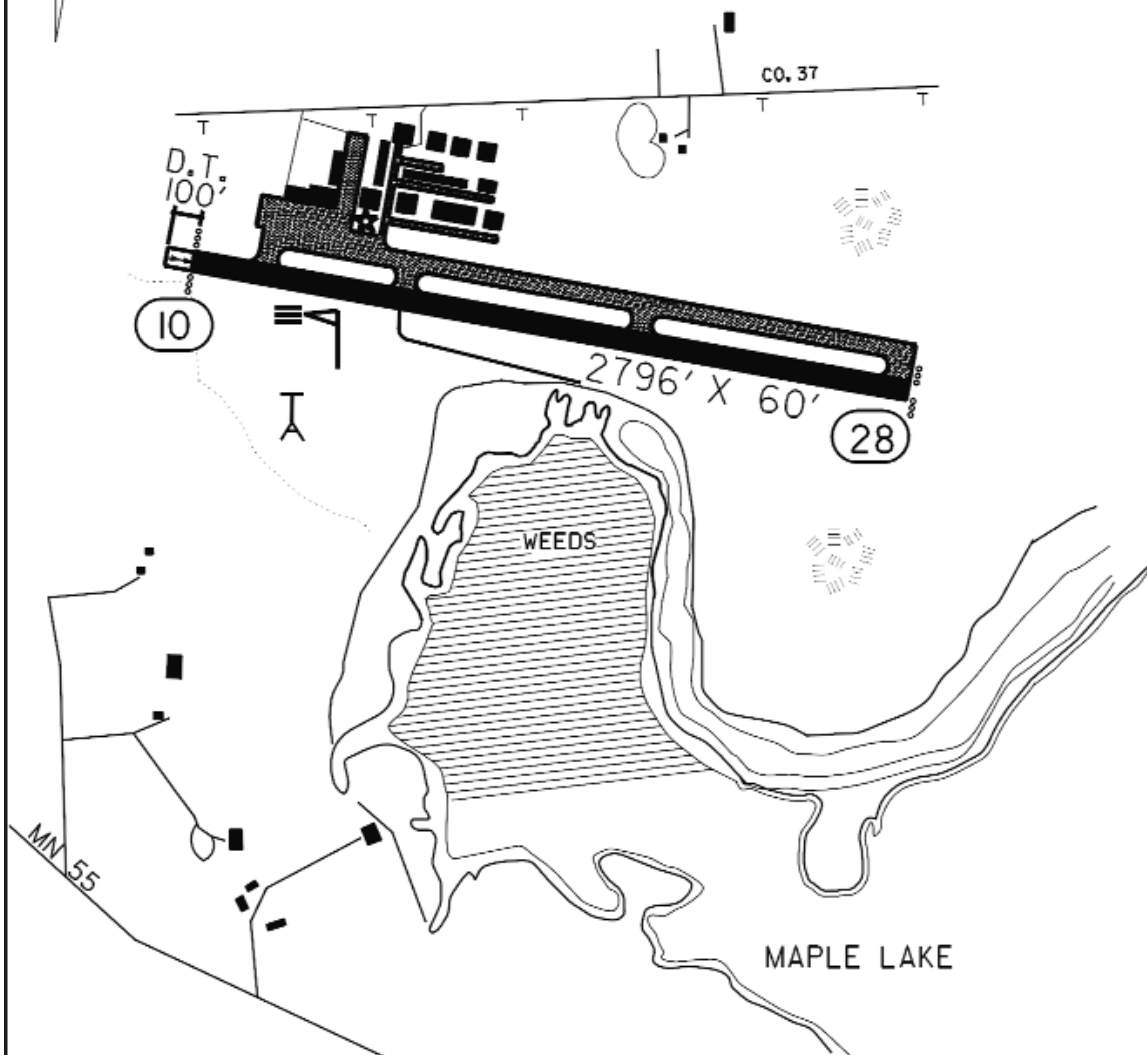

Comments: None

FIELD ELEV. 1028'

(MGG)

MAPLE LAKE

VICINITY MAP

SEC. CH: TWIN CITIES (S)
 LAT: 45° 14.2'
 LONG: 93° 59.1'
 COMM: CTAF: 122.8
 AWOS: 128.325 VHF
 MPLS APP: 126.5
 TPA: 1828' (800'/828')
 APPROACH: GPS & VOR

N

VARIATION
3° E

RUNWAY LIGHTED
DUSK TO DAWN

MAPLE LAKE MUNICIPAL AIRPORT

MAPLE LAKE