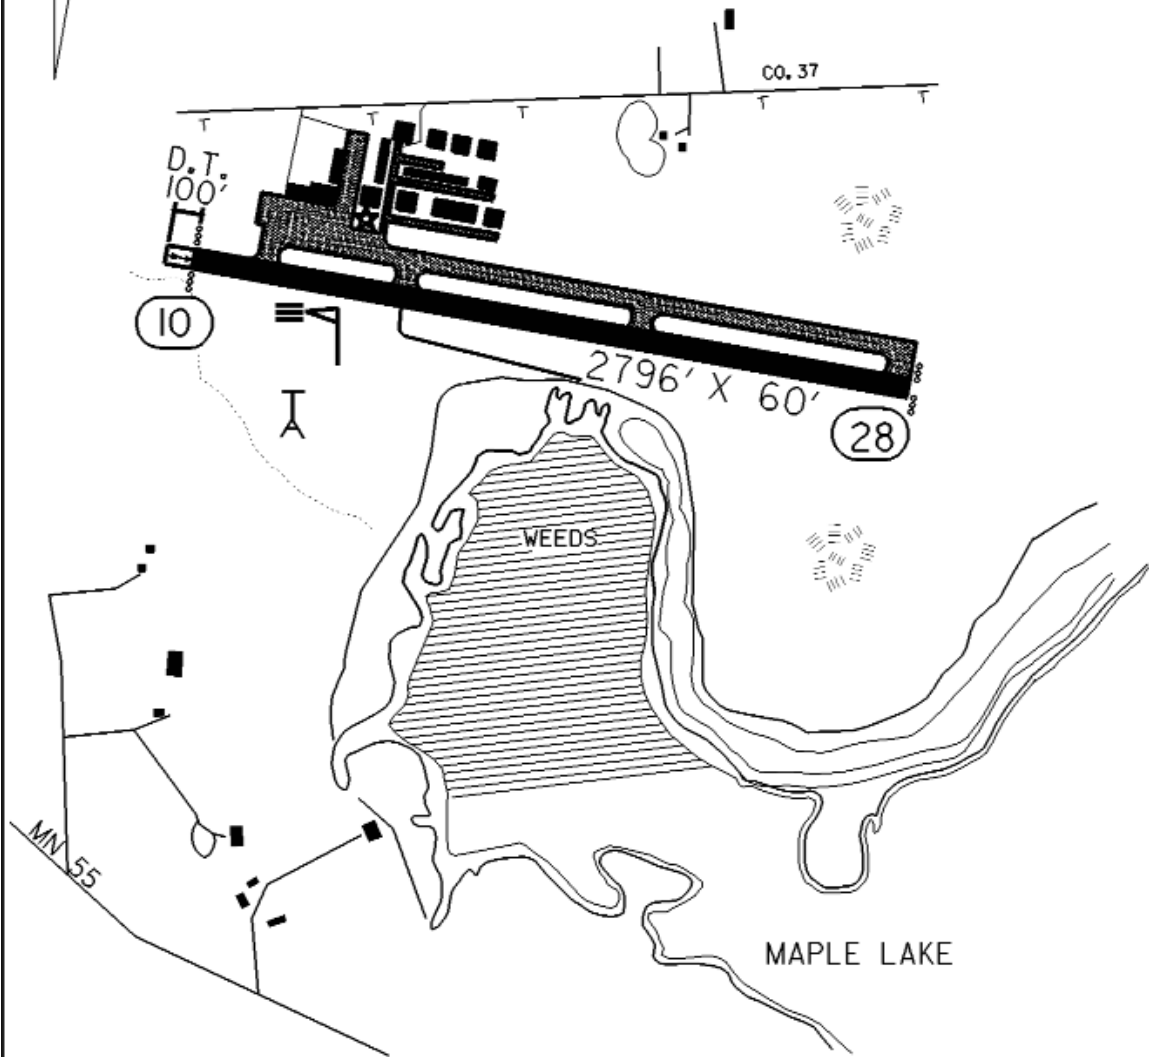

Comments: None

FIELD ELEV. 1028'

(MGG)

MAPLE LAKE

VICINITY MAP

SEC. CH: TWIN CITIES (S)

LAT: 45°14.2'

LONG: 93°59.1'

COMM: CTAF: 122.8

AWOS: 128.325 VHF

MPLS APP: 126.5

RNAV: (DWN 109.0) R059 D21.8

TPA: 1828' (800'/828')

APPROACH: GPS & VOR

N

VARIATION
3° E

RUNWAY LIGHTED
DUSK TO DAWN

MAPLE LAKE MUNICIPAL AIRPORT

MAPLE LAKE